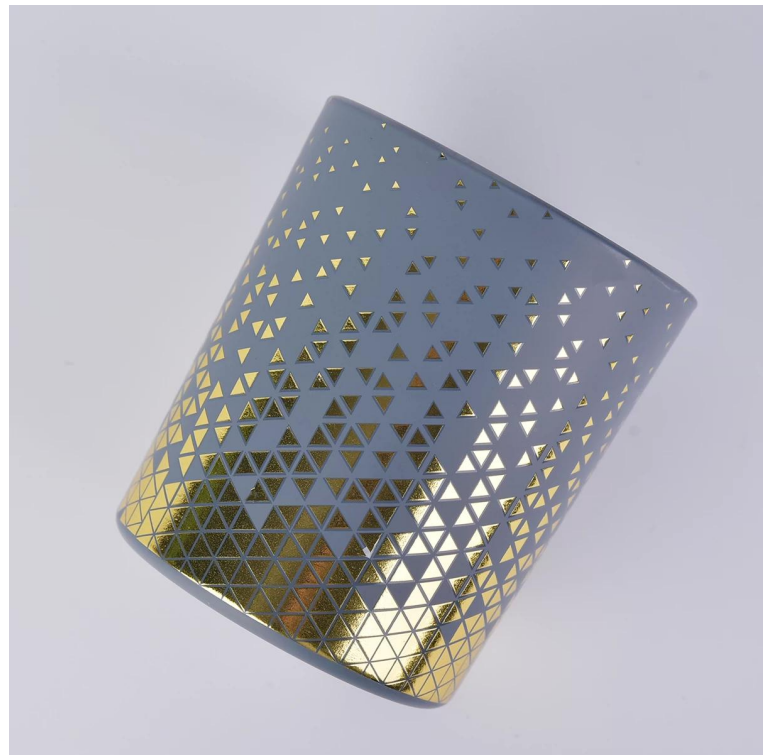

Ceremony design awareness

Designed by award winning professional in SG

- . Received a very admirable NEST fragrance
- . Friend or business relationship gift
- . Relaxation and romantic life