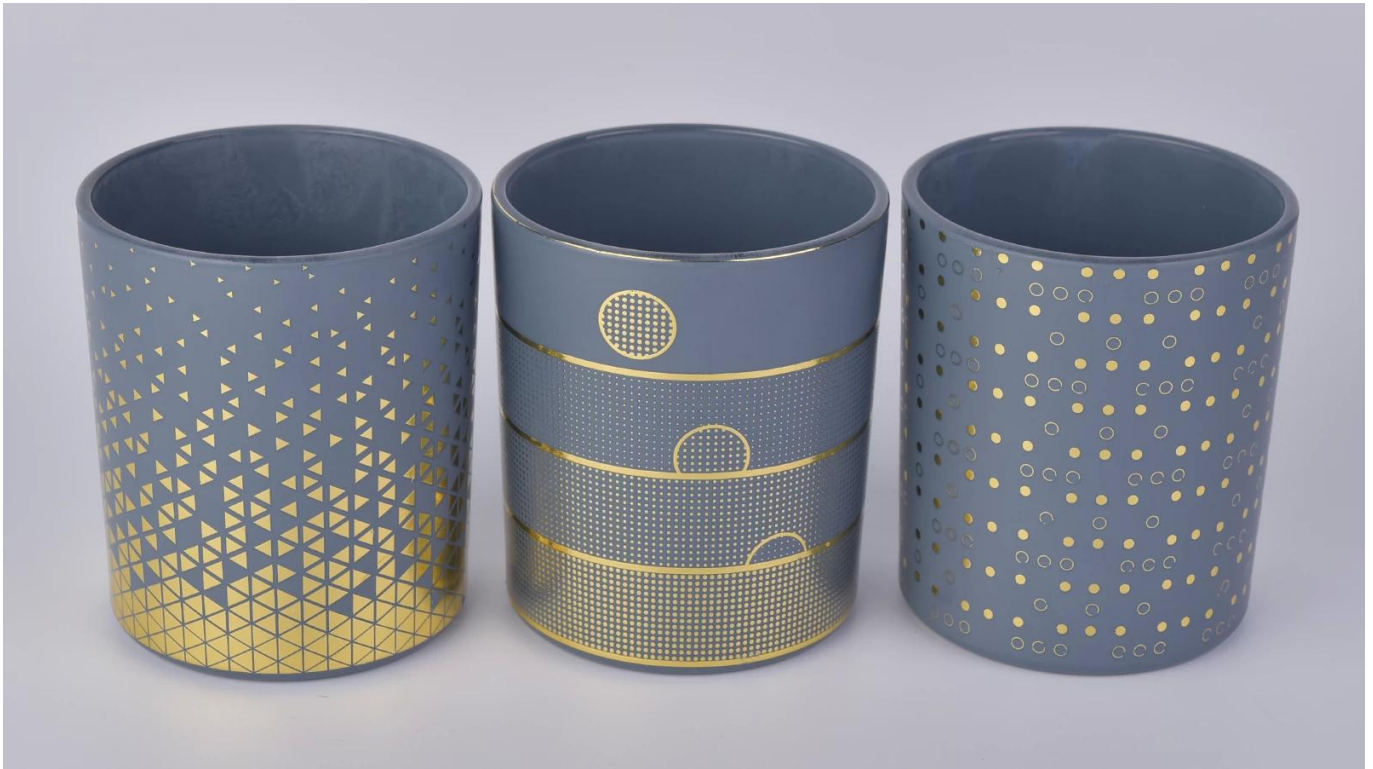

Item No.:SG88100-1
Top dia:88mm
Bottom dia:80mm
Height:100mm
Weight:394g
Capacity:395ml Custom designs and different sizes available

With our strong support, our customers are growing rapidly, from small labs to industry leaders.