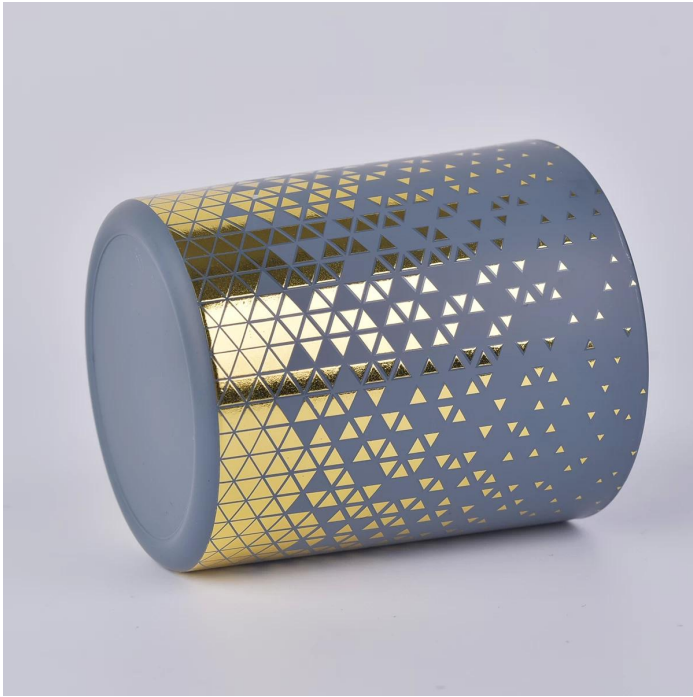

Flexible size design allows your market to grow rapidly

Item No.:SG88100-1
Top dia:88mm
Bottom dia:80mm
Height:100mm
Weight:394g
Capacity:395ml Custom designs and different sizes available

With our strong support, our customers are growing rapidly, from small labs to industry leaders.