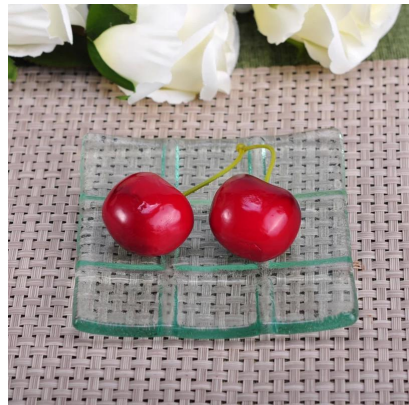

Similar Products Link