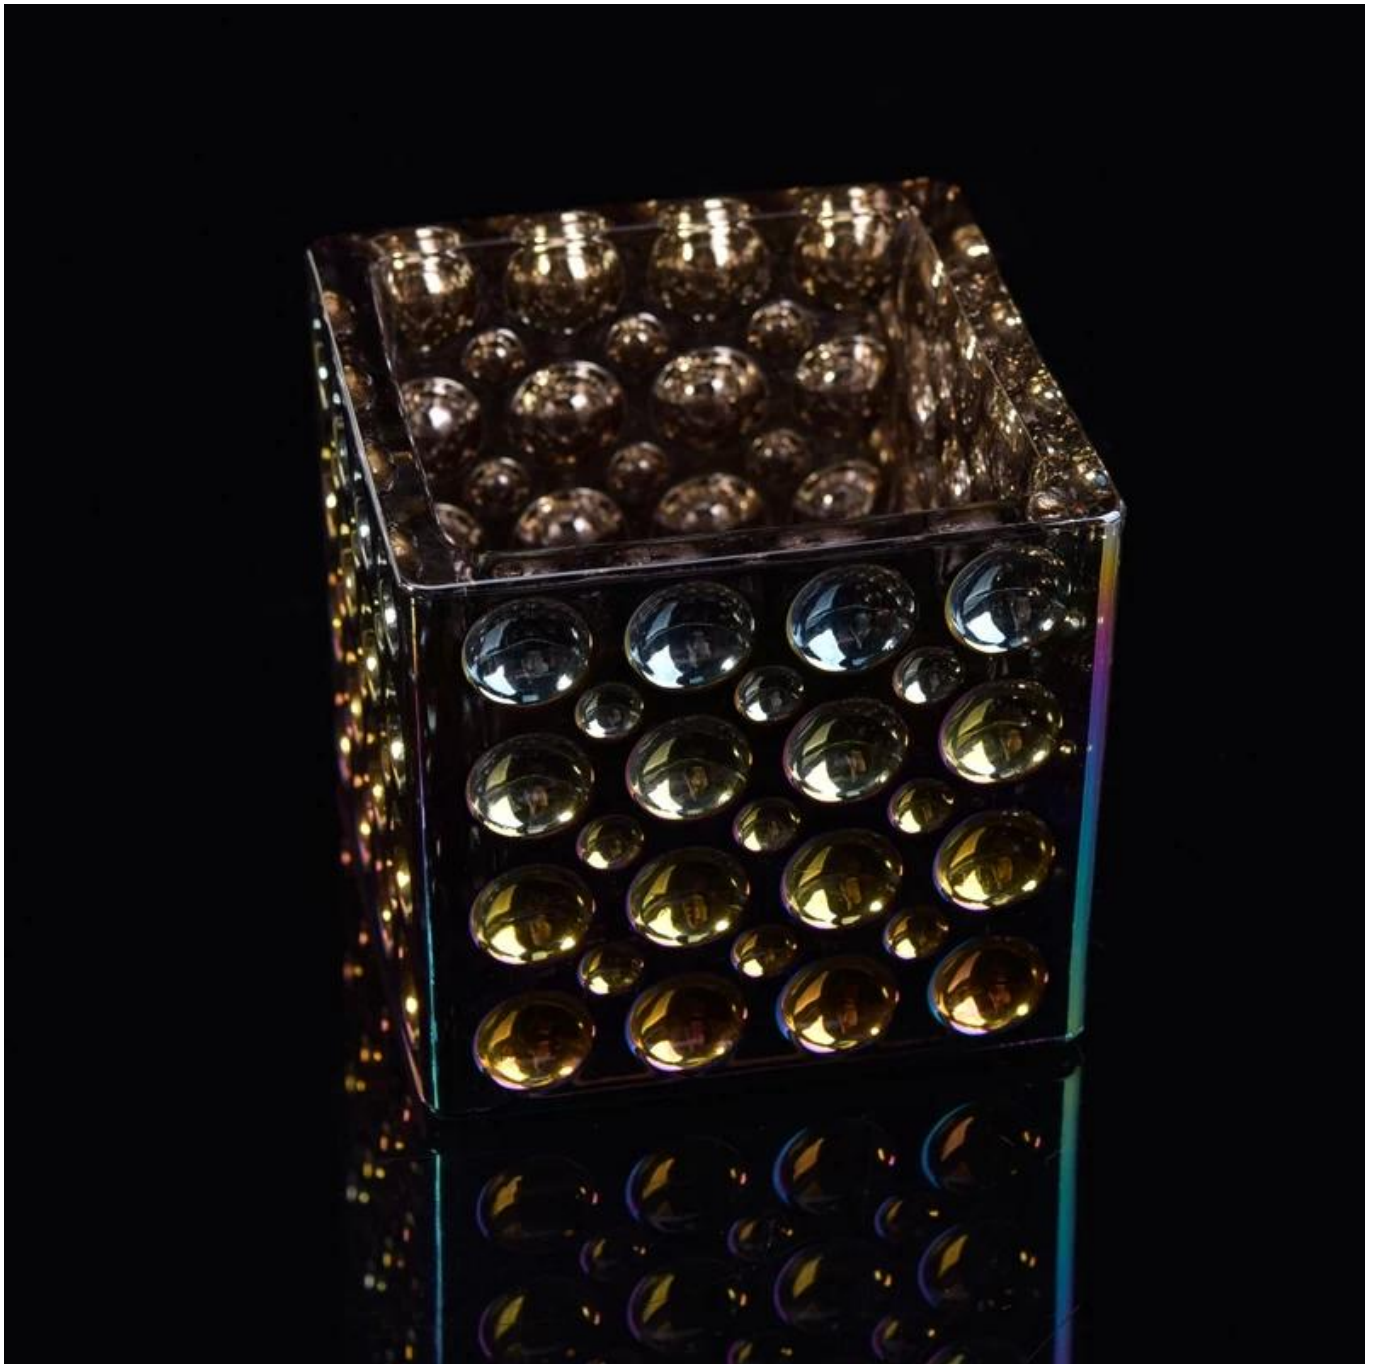

# Beautiful christmas' gift color square glass candle holders

## Product Details

Item Name	<a href="#">Beautiful christmas' gift color square glass candle holders</a>
Item No.	SGLYP17042229
Size	Top dia:100mm Bottom dia:100mm Height:100mm Weight:743g Capacity:568ml
Brand name	Sunny Glassware
Sample time	1. 5 days to exist in the shape and size of the products 2. 15 days if you need new shape and size of products
Packing	Security packaging normal 24pcs / 36pcs / 48pcs per carton etc. export with egg divider
Moq	10,000pcs
Delivery time	Within 35 days after order confirmed
Payment terms	30% deposit by T / T in advance, the balance after showing the copy of B / L
Product Feature	1.High quality and competitive prices 2.Meet FDA, SGS, LFGB test etc. 3.Eco-friendly 4.Widely applies to wedding, party, house, bar etc. 5.Machine made

## More Product Pictures

[Similar Products Link](#)

[Cylinder tealight candle holder](#)

[Round small tealight holder](#)

[Flower shape cylinder jade amber color decorative glass candle jar candle holder](#)