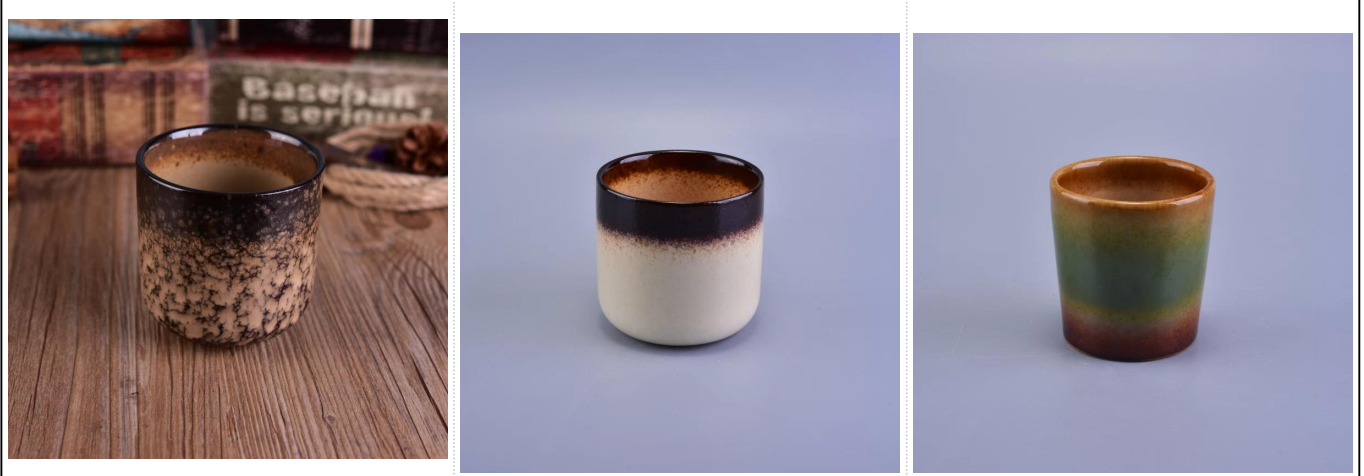

Product Usage

---

1. Perfect for wedding decoration, home decoration, party, banquet ect,
2. Perfect as a gorgeous centerpiece for an event
3. It can decorate your indoors and outdoors with this delicated rose figure glass [candle holder](#).
4. It is wonderful gift as housewarmings and other events.

More Product Pictures

Office & Sample Room

[Shenzhen Sunny Glassware Co.,Ltd](#) was established in 1992. We have been in this industry area for more than 20 years, as a professional manufacturer, we specialized in designing glassware, manufacturing glassware as well as exporting. Our products lines range from handmade to machine made. We already produced abundant products such as [glass tumbler](#), [borosilicate glass](#), [shot glass](#), [vase](#), [bowl](#), [candle holder](#), [stemware](#), [ashtray](#), [tabkeware](#), [driking glass](#), etc. all the daily use glassware, in total there are more than 4,000 different styles. We have an excellent design team for innovative product creation and strict QC team for quality asurance. OEM/ODM serverice are supported as well.