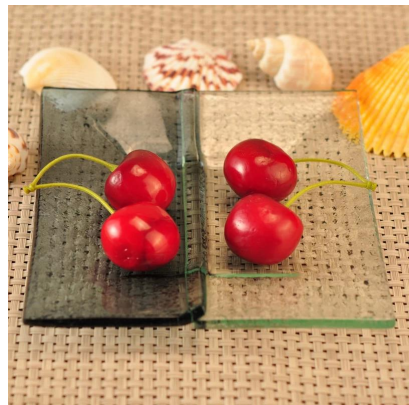

Everything is going on, but don't give up trying

More Product Pictures

Multiple Design For Your Choice

Similar Products Link

Office & Sample Room

[Shenzhen Sunny Glassware Co.,Ltd](#) was established in 1992. We have been in this industry area for more than 20 years, as a professional manufacturer, we specialized in designing glassware, manufacturing glassware as well as exporting. Our products lines range from handmade to machine made. We already produced abundant products such as [glass tumbler](#), [borosilicate glass](#), [shot glass](#), [vase](#), [bowl](#), [candle holder](#), [stemware](#), [ashtray](#), [tabkeware](#), [driking glass](#), etc. all the daily use glassware, in total there are more than 4,000 different styles. We have an excellent design team for innovative product creation and strict QC team for quality asurance. OEM/ODM serverice are supported as well.