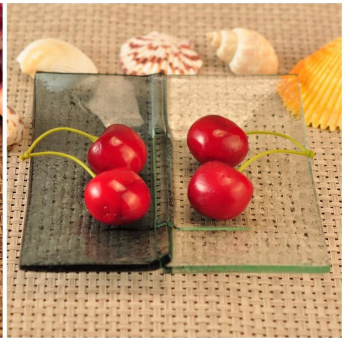

Everything is going on, but don't give up trying

More Product Pictures

Multiple Design For Your Choice

Similar Products Link

Office & Sample Room

[Shenzhen Sunny Glassware Co.,Ltd](#) was established in 1992. We have been in this industry area for more than 20 years, as a professional manufacturer, we specialized in designing glassware, manufacturing glassware as well as exporting. Our products lines range from handmade to machine made. We already produced abundant products such as [glass tumbler](#), [borosilicate glass](#), [shot glass](#), [vase](#), [bowl](#), [candle holder](#), [stemware](#), [ashtray](#), [tabkeware](#), [driking glass](#), etc. all the daily use glassware, in total there are more than 4,000 different styles. We have an excellent design team for innovative product creation and strict QC team for quality asurance. OEM/ODM serverice are supported as well.