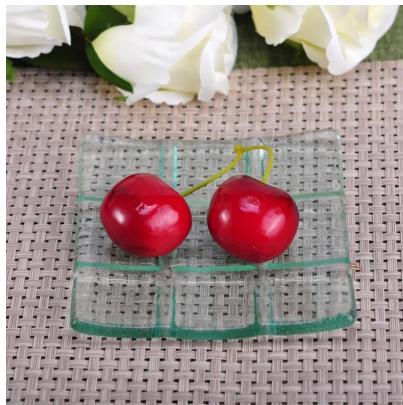

Similar Products Link