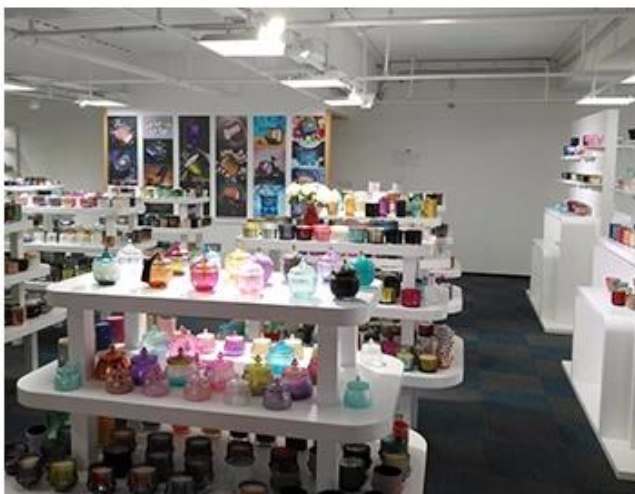

SAMPLE ROOM

There are more than 5000 products in
sample room of Sunny Glassware
for your reference. No second Co. in China!

Factory Show

Below are photos of the main online transactions. For more information on the factory, see: [Factory tour](#)