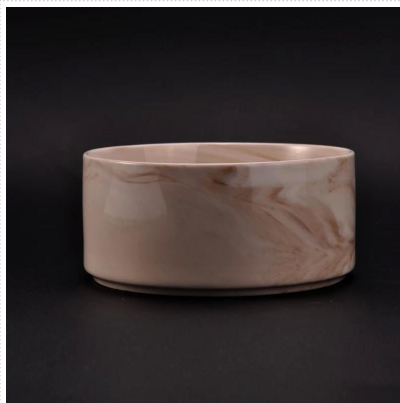

## Usage of Product

1. Ceramic canlde holders can be used in wedding decoration, home decoration, party,banquet etc,
2. This candle container is very great as a gorgeous centerpiece for an event
3. The pottery candle jars can decorate your indoors and outdoors with this delicated rose figure glass candle holder.

4. The ceramic candle vessel is wonderful gift as housewarmings and other events.

More Product Pictures

Similar Products Link

Decorative handmade soy wax ceramic scented candle jar

Hot sale matte white marble candle bowl for home fragrance