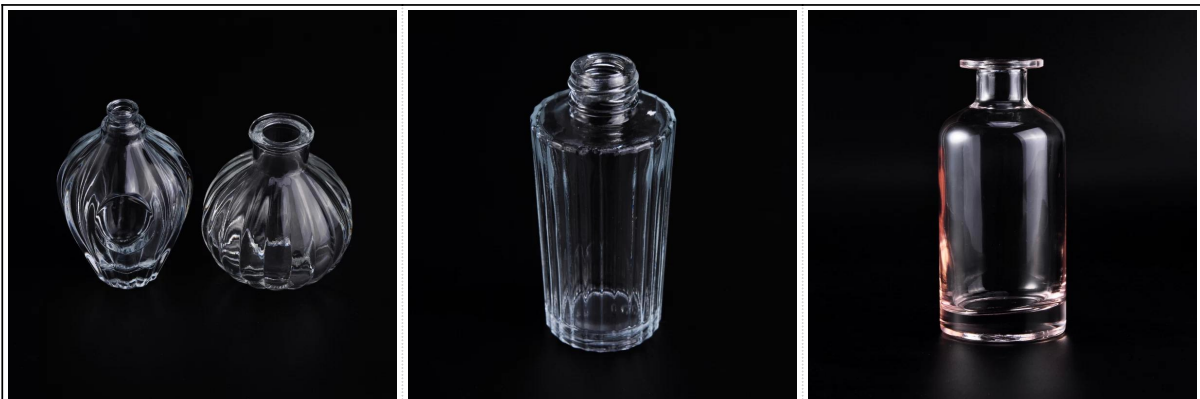

Similar Products Link