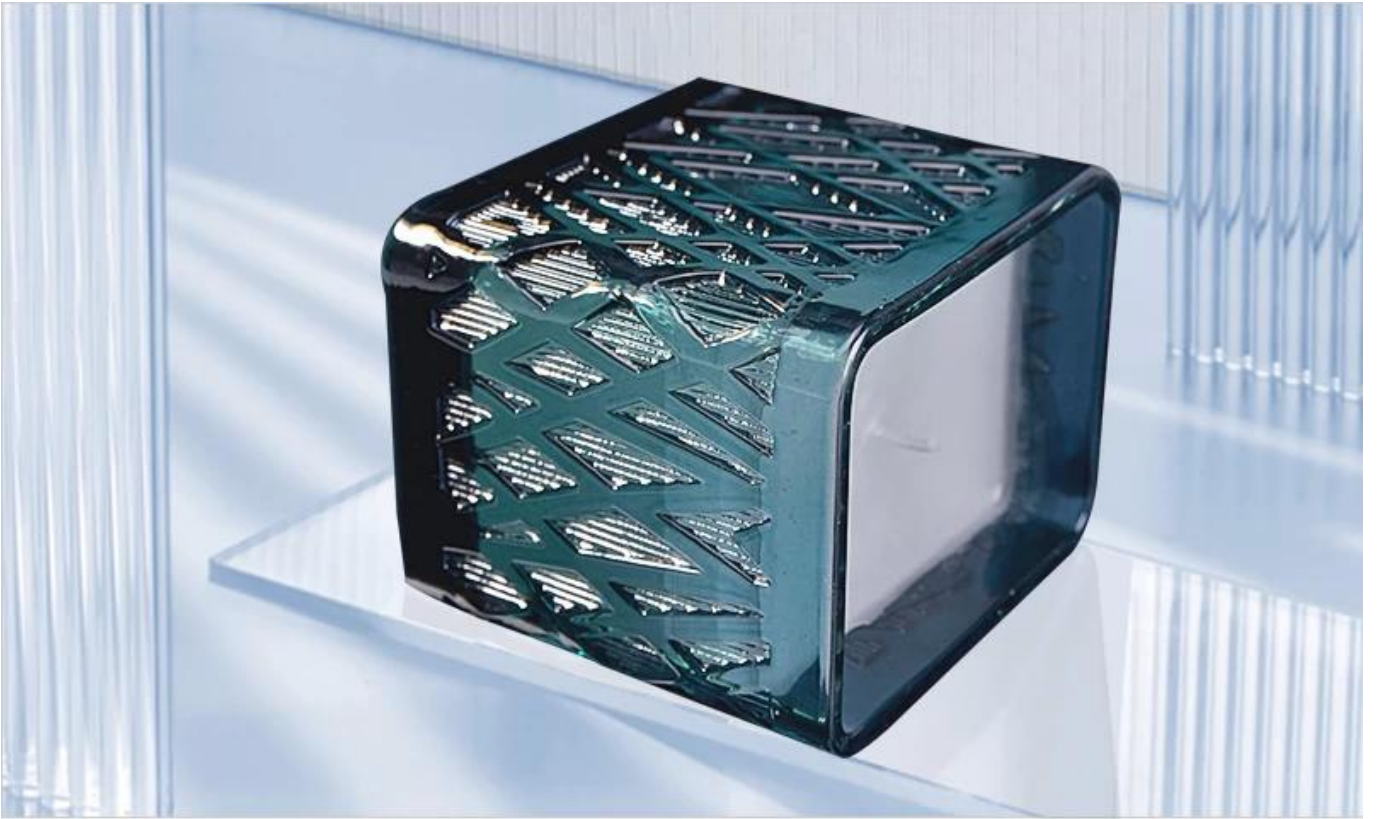

**550ml 19oz 20oz empty rectangle glass candle containers
wholesale gridlines design**

Exquisite Embossed Pattern

Length	95mm
Capacity	350ml
Weight	500g
Wall thickness	5mm

PS:

Sunny Glassware had applied the patent for our own designs they are protected by copyright and not allowed to show any other vendors to quote or copy. Meanwhile, it can be your private label product and won't supply others once you place order with defined qty.