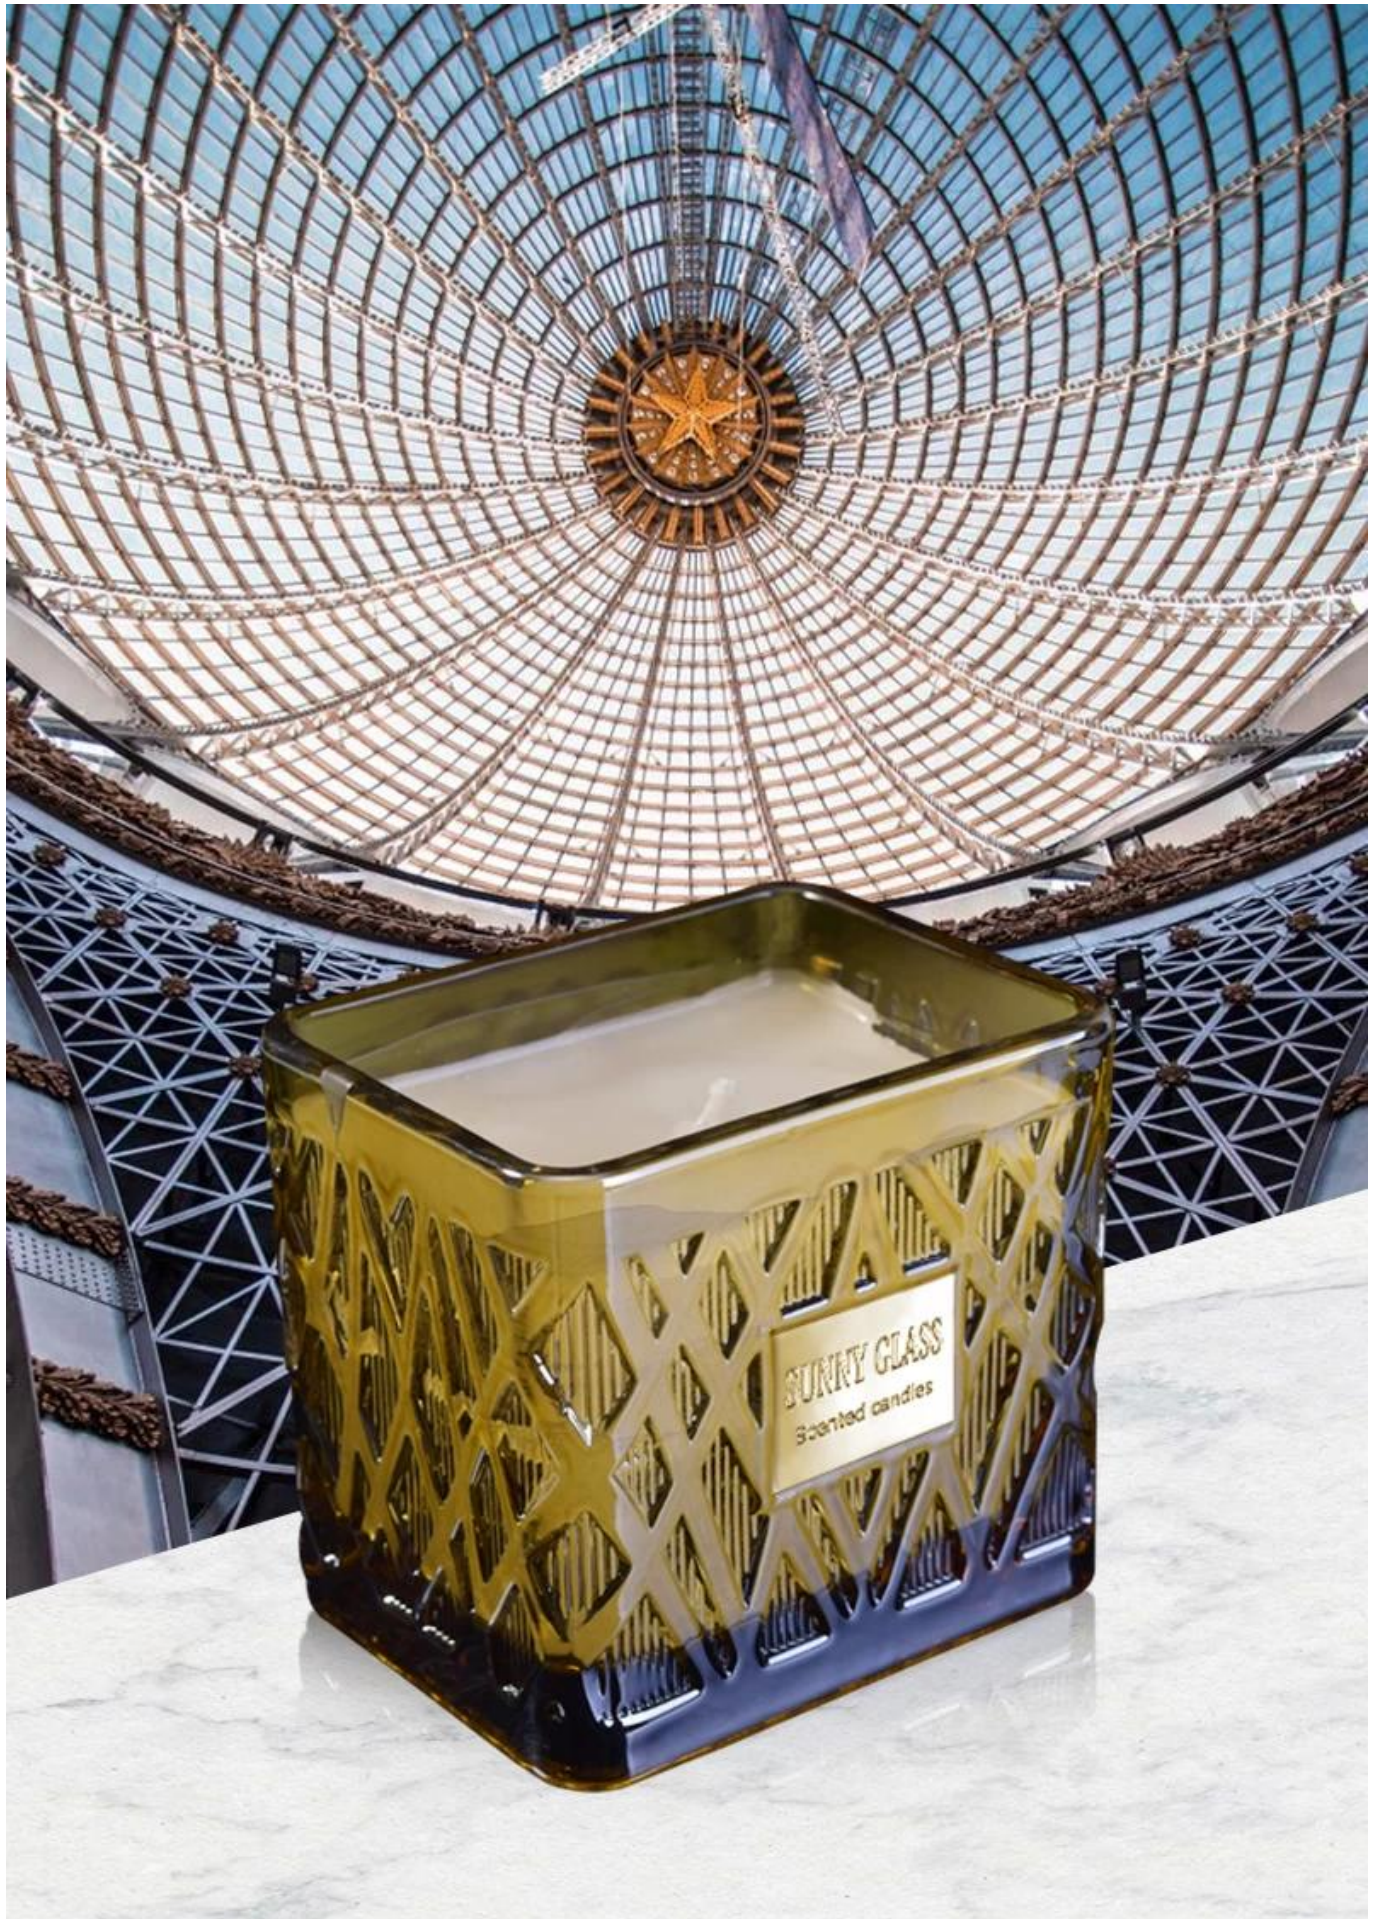

**550ml 19oz 20oz empty rectangle glass candle containers
wholesale gridlines design**

Exquisite Embossed Pattern

Length	95mm
Capacity	350ml
Weight	500g
Wall thickness	5mm

PS:

Sunny Glassware had applied the patent for our own designs they are protected by copyright and not allowed to show any other vendors to quote or copy. Meanwhile, it can be your private label product and won't supply others once you place order with defined qty.