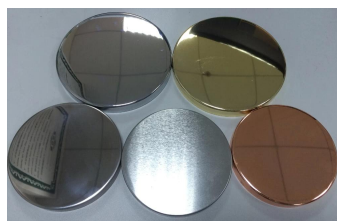

## In stock glassware

	SGGOHP19.1914 Dia.:96mm H:125mm	Sample available delivery time:7days	2000pcs In stock
	SGHPG816.3106 52x60x151 max dia for bowl: 62.9mm 170ml 200g MACHINE MAKE	Sample available delivery time:7days	2000pcs In stock
	G051.4823 81x84x211 max dia for bowl: 107.9mm 643ml 252g MACHINE MAKE	Sample available delivery time:7days	2000pcs In stock
	G051.1873 45X70X230 max dia for bowl: 55.6mm 252ml 242g MACHINE MAKE	Sample available delivery time:7days	2000pcs In stock