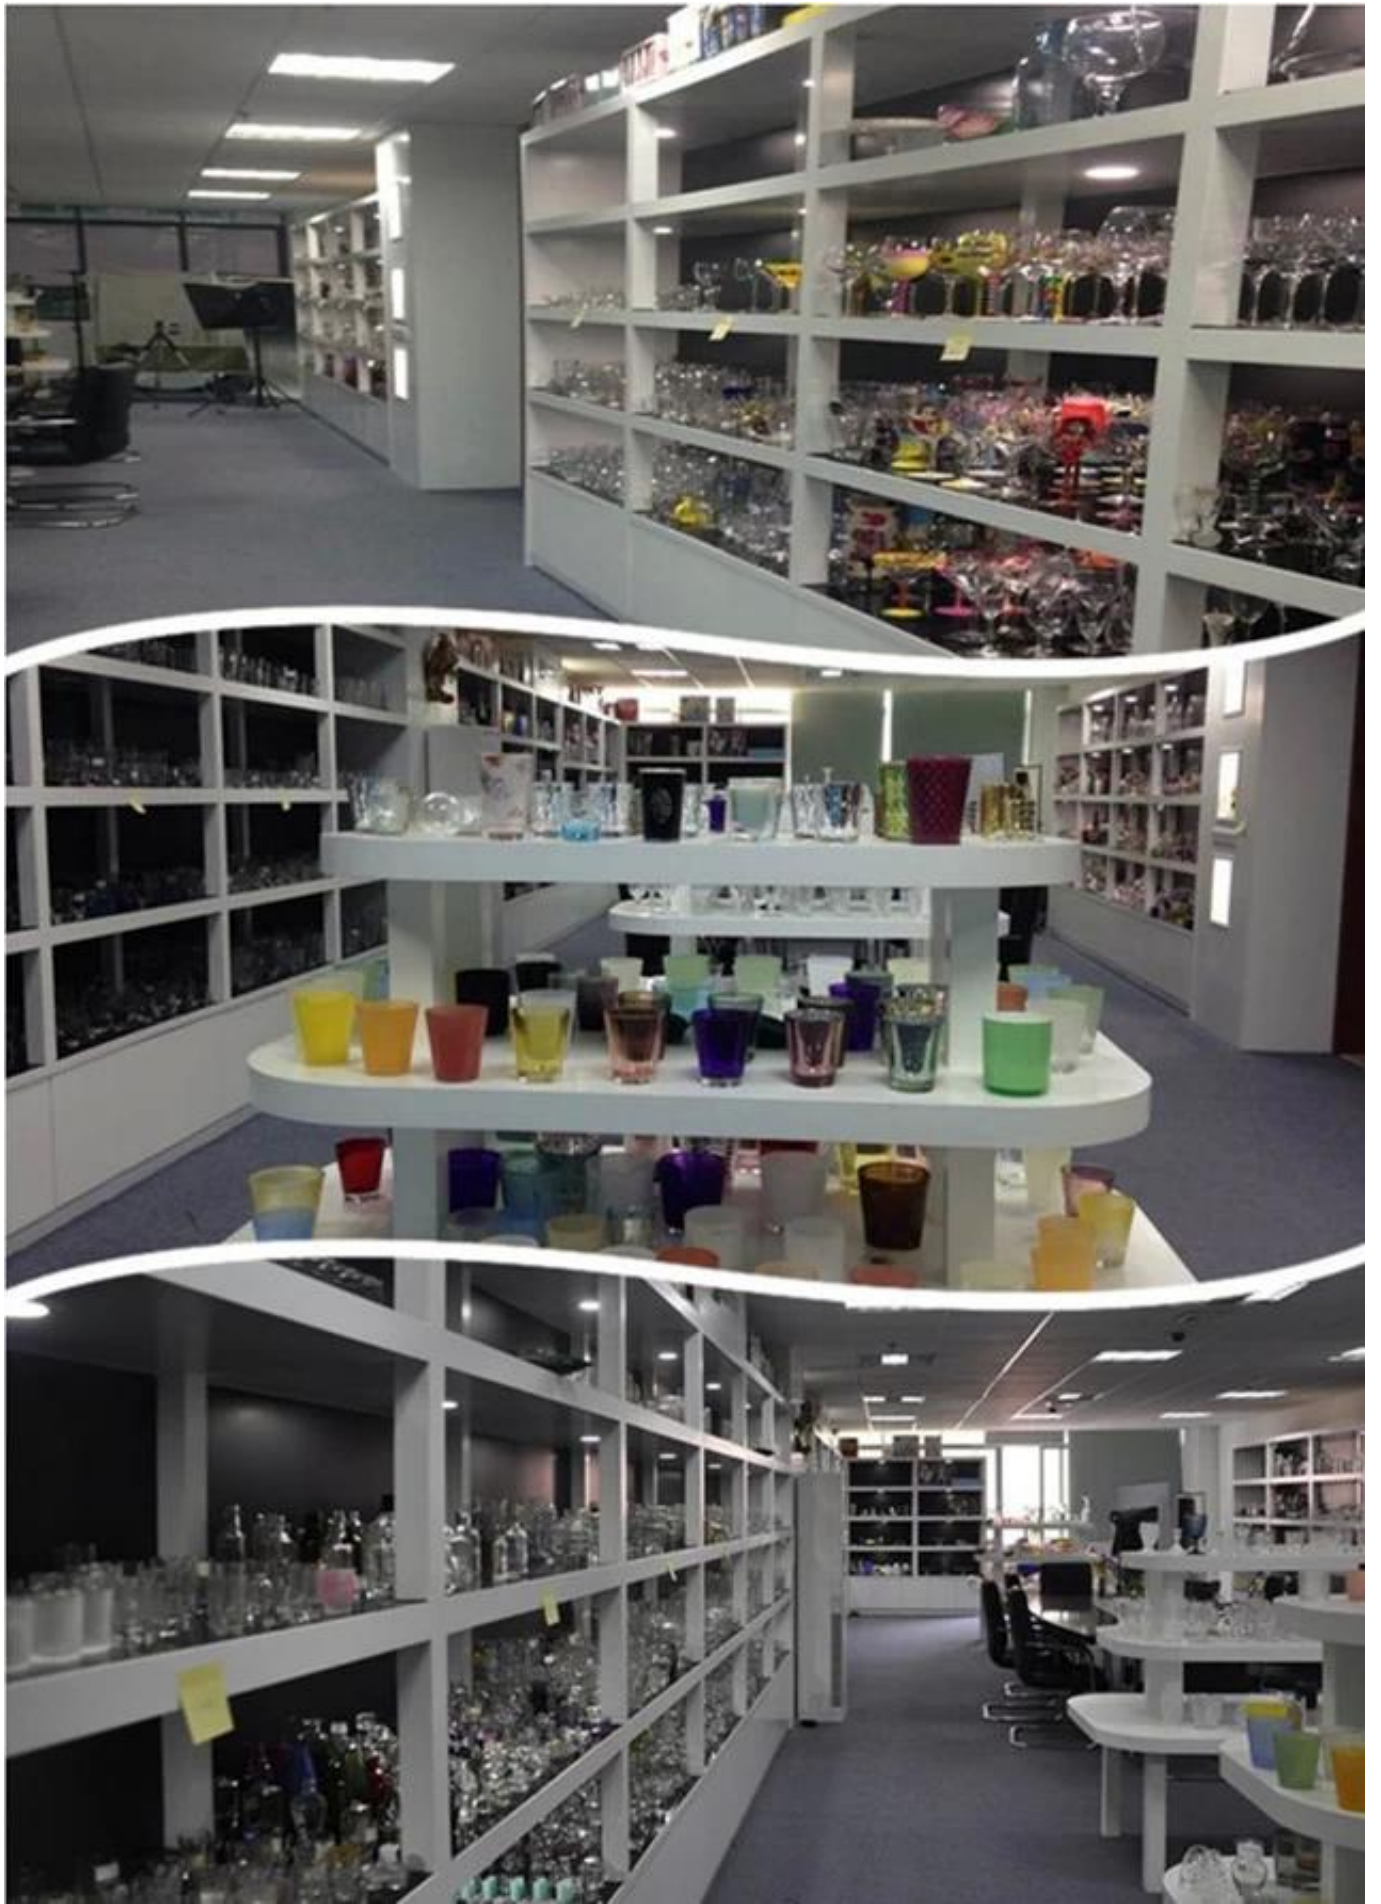

- Our service
- \* Reply you within 24 hours
  - \* Ranges of products for your selections
  - \* Completely production system
  - \* Skilled factory workers
  - \* Both machine line and handmade line for your service
  - \* Experienced QC team inspect the products comprehensively and strictly according to AQL standard
  - \* Creative designer innovate newly products over 15 styles monthly
  - \* Professional Logistic department supply to door service

**Our Factory:**

**Production:**

**Our Team:**

Happy day!

**Our Showroom:**

**Certificate:**