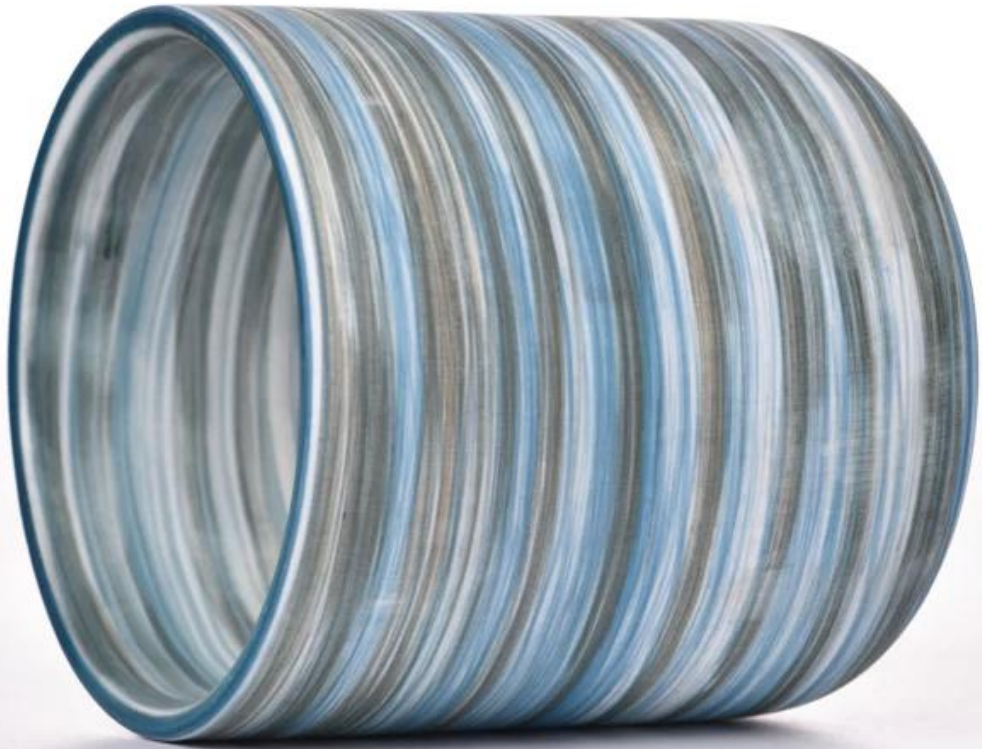

400ml color stripe ceramic candle vessels supplier

Sunny Glasswares not only places OEM / ODM orders, but also helps many brands to start with product concepts.

Why choose Sunny.

product name	400ml color stripe ceramic candle vessels supplier
Sample time	1. 5 days if there is glass shape and size 2. 15 days, if you need new shapes and sizes glass

Measure	Item:SGMK23041518 Top dia: 87mm Bottom dia: 50mm Height: 96mm Weight: 300g Capacity: 391ml
Packing	Normal packing,Individual gift box, PVC box, window box, color box, white box, etc
Delivery time	Within 35 days after the sample and order confirmed
Payment term	30% deposit by T/T in advance and the balance against the copy of B/L
Shipment	By sea,by air,by Express and your shipping agent is acceptable
Usage Occasion	Home decor,Wedding Decoration,Wedding Favors,Decoration enhancement