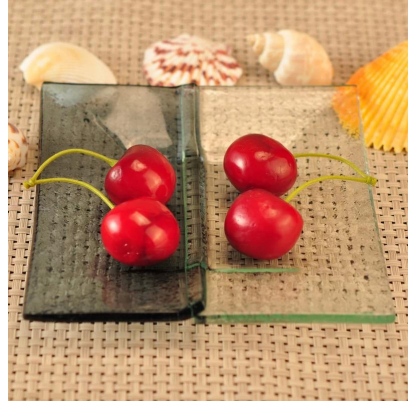

Everything is going on, but don't give up trying.

More Product Pictures

Multiple Design For Your Choice

Similar Products Link

Office & Sample Room

[Shenzhen Sunny Glassware Co.,Ltd](#) was established in 1992. We have been in this industry area for more than 20 years, as a professional manufacturer, we specialized in designing glassware, manufacturing glassware as well as exporting. Our products lines range from handmade to machine made. We already produced abundant products such as [glass tumbler](#), [borosilicate glass](#), [shot glass](#), [vase](#), [bowl](#), [candle holder](#), [stemware](#), [ashtray](#), [tabkeware](#), [driking glass](#), etc. all the daily use glassware, in total there are more than 4,000 different styles. We have an excellent design team for innovative product creation and strict QC team for quality assurance. OEM/ODM service are supported as well.