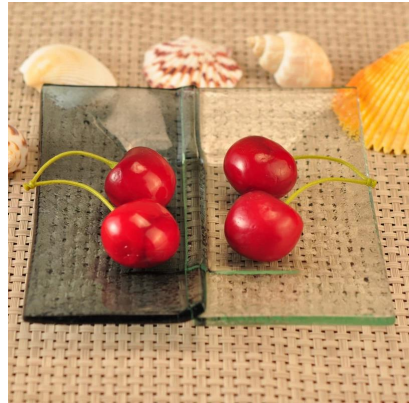

Everything is going on, but don't give up trying.

More Product Pictures

Multiple Design For Your Choice

Similar Products Link

Office & Sample Room

[Shenzhen Sunny Glassware Co.,Ltd](#) was established in 1992. We have been in this industry area for more than 20 years, as a professional manufacturer, we specialized in designing glassware, manufacturing glassware as well as exporting. Our products lines range from handmade to machine made. We already produced abundant products such as [glass tumbler](#), [borosilicate glass](#), [shot glass](#), [vase](#), [bowl](#), [candle holder](#), [stemware](#), [ashtray](#), [tabkeware](#), [driking glass](#), etc. all the daily use glassware, in total there are more than 4,000 different styles. We have an excellent design team for innovative product creation and strict QC team for quality asurance. OEM/ODM serverice are supported as well.