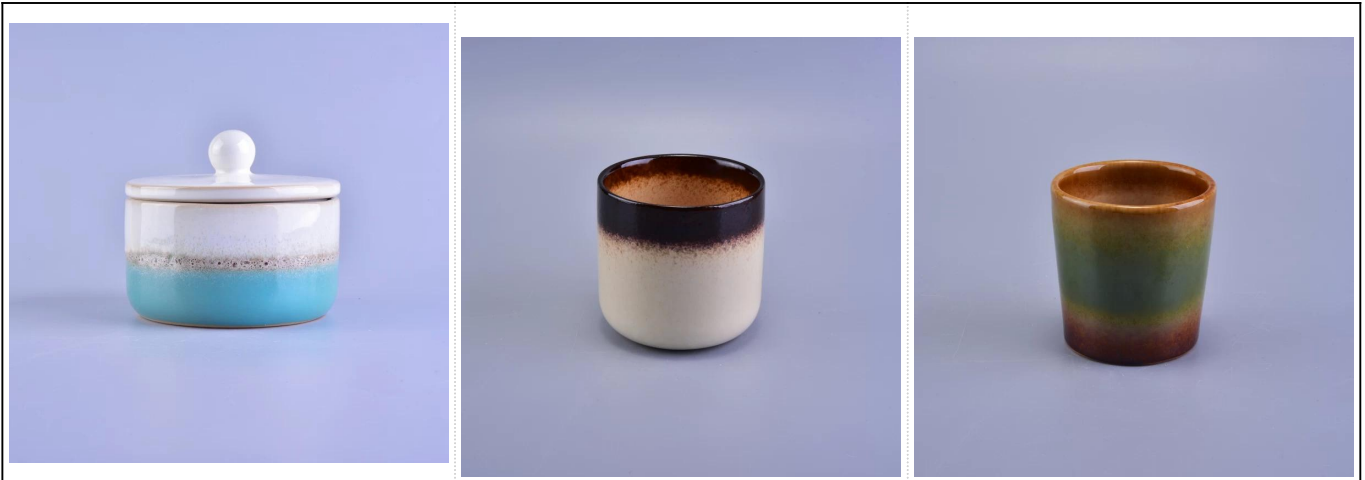

Product Usage

---

1. Perfect for wedding decoration, home decoration, party, banquet ect,
2. Perfect as a gorgeous centerpiece for an event
3. It can decorate your indoors and outdoors with this delicated rose figure glass [candle holder](#).
4. It is wonderful gift as housewarmings and other events.

More Product Pictures

Office & Sample Room

[Shenzhen Sunny Glassware Co.,Ltd](#) was established in 1992. We have been in this industry area for more than 20 years, as a professional manufacturer, we specialized in designing glassware, manufacturing glassware as well as exporting. Our products lines range from handmade to machine made. We already produced abundant products such as [glass tumbler](#), [borosilicate glass](#), [shot glass](#), [vase](#), [bowl](#), [candle holder](#), [stemware](#), [ashtray](#), [tabkeware](#), [driking glass](#), etc. all the daily use glassware, in total there are more than 4,000 different styles. We have an excellent design team for innovative product creation and strict QC team for quality asurance. OEM/ODM serverice are supported as well.