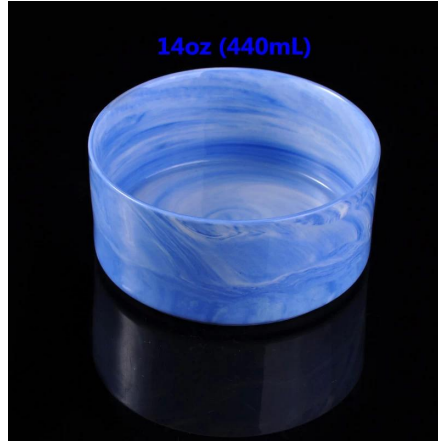

Everything is going on, but don't give up trying

More Product Pictures

[More Marble Ceramic Candles Holders](#)

 Similar Products Link

Office & Sample Room

[Shenzhen Sunny Glassware Co.,Ltd](#) was established in 1992. We have been in this industry area for more than 20 years, as a professional manufacturer, we specialized in designing glassware, manufacturing glassware as well as exporting. Our products lines range from handmade to machine made. We already produced abundant products such as [glass tumbler](#), [borosilicate glass](#), [shot glass](#), [vase](#), [bowl](#), [candle holder](#), [stemware](#), [ashtray](#), [tabkeware](#), [driking glass](#), etc. all the daily use glassware, in total there are more than 4,000 different styles. We have an excellent design team for innovative product creation and strict QC team for quality asurance. OEM/ODM serverice are supported as well.