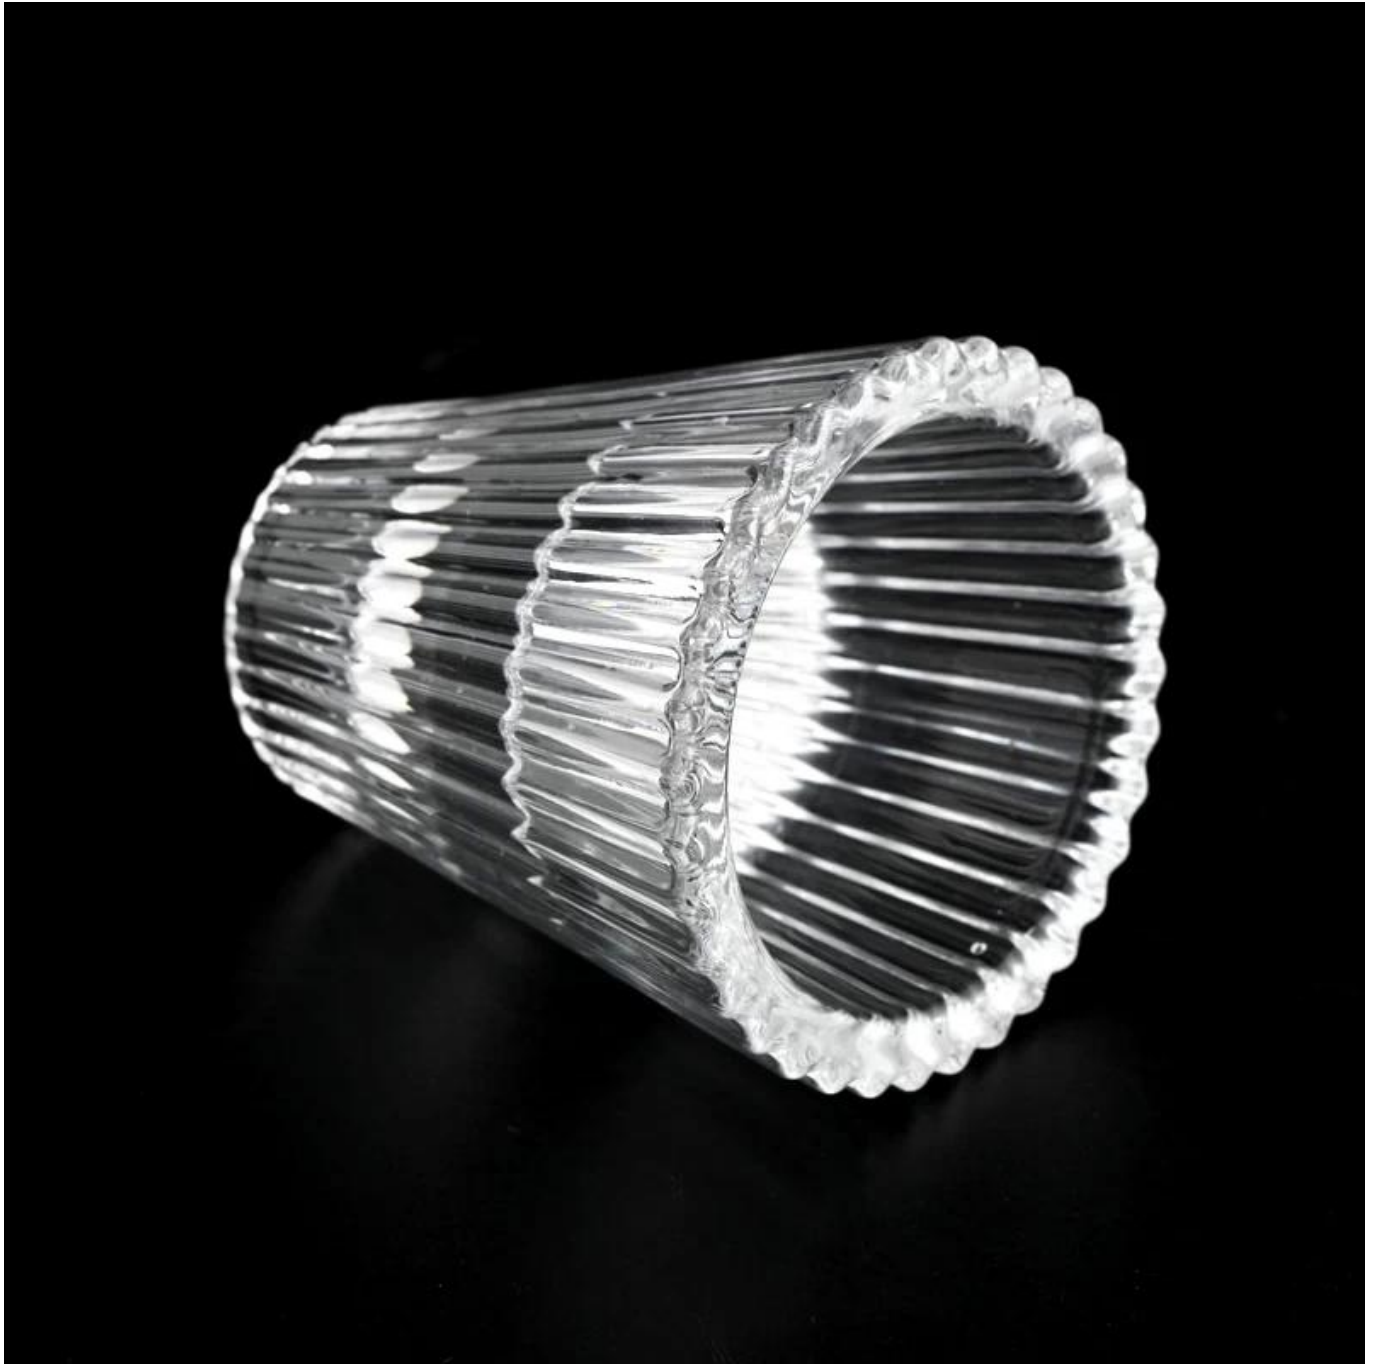

30ml 1oz V shape glass candle jar with stripe pattern

Sunny Glasswares not only places OEM / ODM orders, but also helps many brands to start with product concepts.

Why choose Sunny.

product name	30ml 1oz V shape glass candle jar with stripe pattern
Sample time	1. 5 days if there is glass shape and size 2. 15 days, if you need new shapes and sizes glass

Measure	Item:SGHY22090117 Top dia: 53mm Bottom dia: 38mm Height: 104mm Weight: 195g Capacity: 36ml
Packing	Normal packing,Individual gift box, PVC box, window box, color box, white box, etc
Delivery time	Within 35 days after the sample and order confirmed
Payment term	30% deposit by T/T in advance and the balance against the copy of B/L
Shipment	By sea,by air,by Express and your shipping agent is acceptable
Usage Occasion	Home decor,Wedding Decoration,Wedding Favors,Decoration enhancement