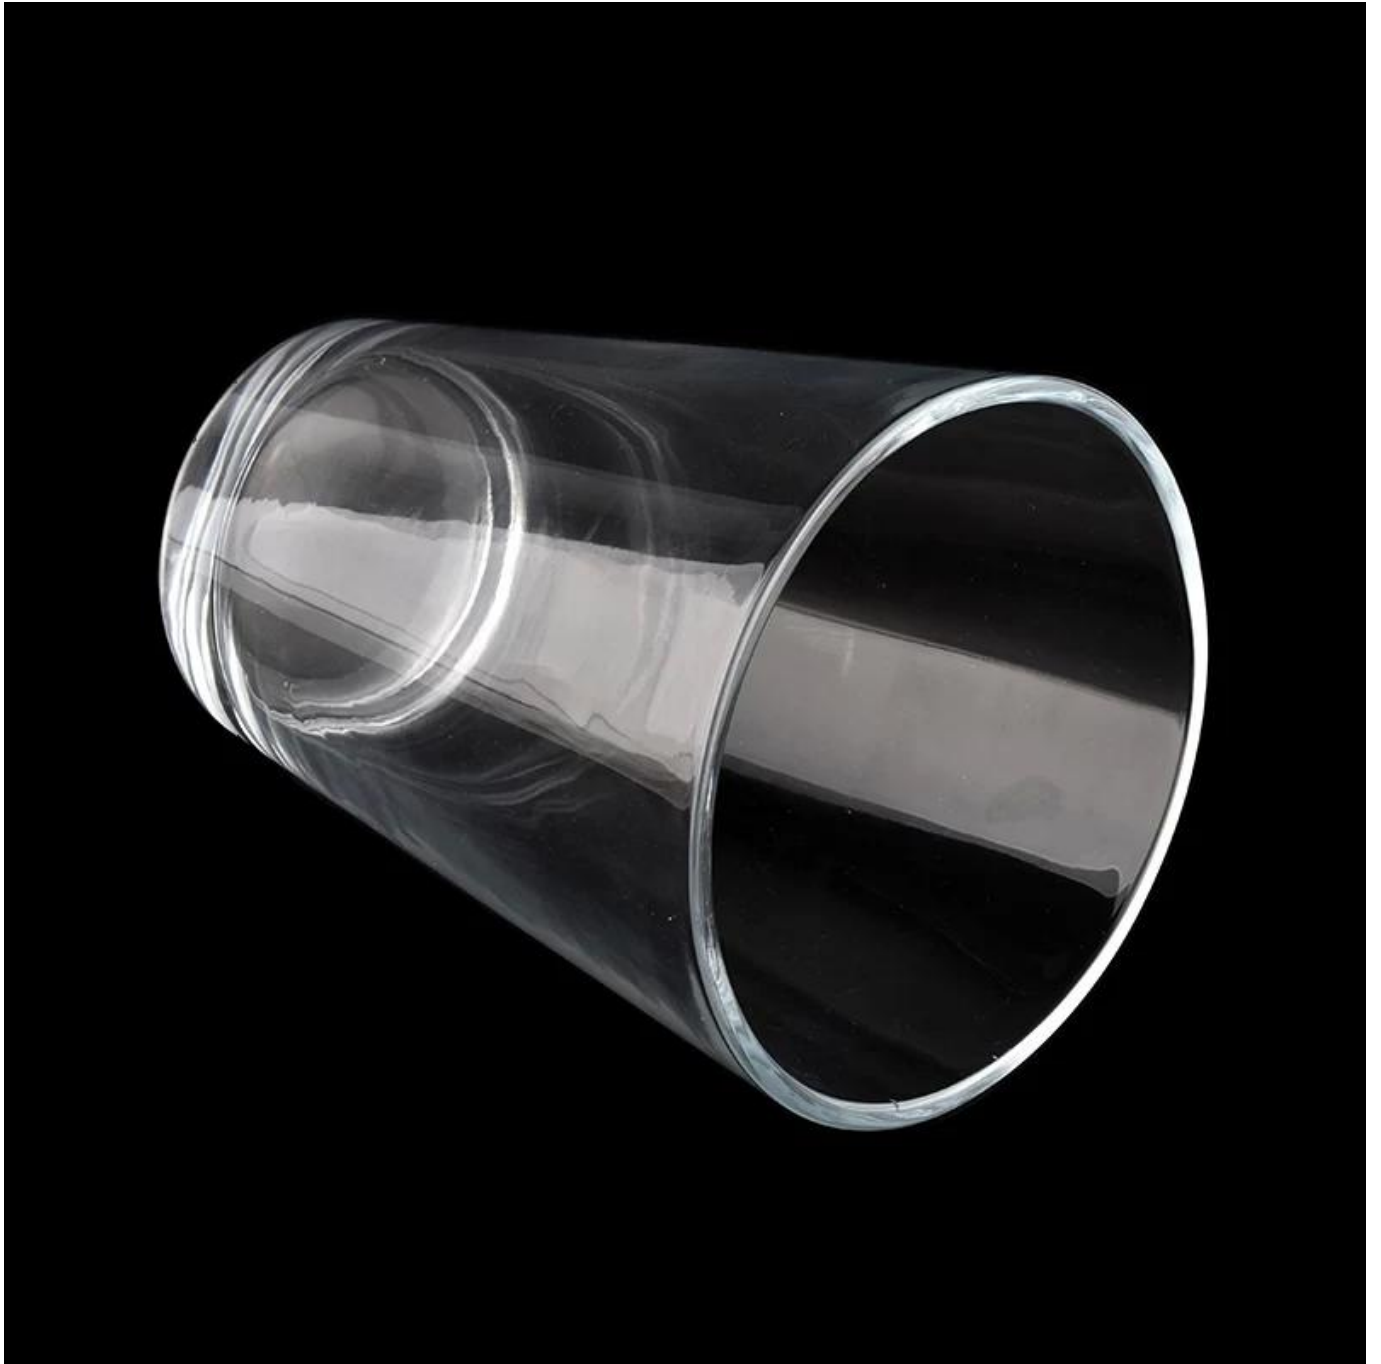

3000ml giant V shape empty candle jar from [Sunny Glassware](#)

Award-winning team of designers has won the trust of many upscale brands like NEST Fragrance. The talented design team is unmatched in China.

## Product description

product name	3000ml giant V shape empty candle jar from <a href="#">Sunny Glassware</a>
--------------	--

Sample time	1. 5 days if there is glass shape and size 2. 15 days, if you need new shapes and sizes glass
Measure	Item No.:SGJD21101601 Top dia: 186 mm Bottom dia: 120 mm Height:230mm Weight: 2410g Capcity: 3000ml
Packing	Normal packing,Individual gift box, PVC box, window box, color box, white box, etc
Delivery time	Within 35 days after the sample and order confirmed
Payment term	30% deposit by T/T in advance and the balance against the copy of B/L
Shipment	By sea,by air,by Express and your shipping agent is acceptable
Usage Occasion	Home decor,Wedding Decoration,Wedding Favors,Decoration enhancement,