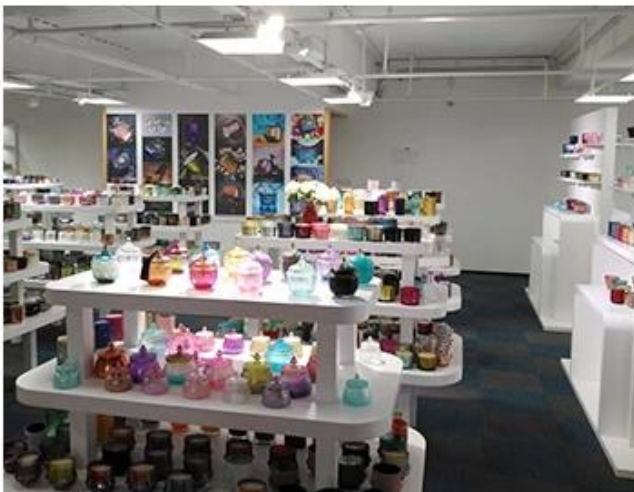

# CERTIFICATES

Sample Room and Trade Show

# SAMPLE ROOM

---

There are more than 5000 products in  
sample room of Sunny Glassware  
for your reference. No second Co. in China!