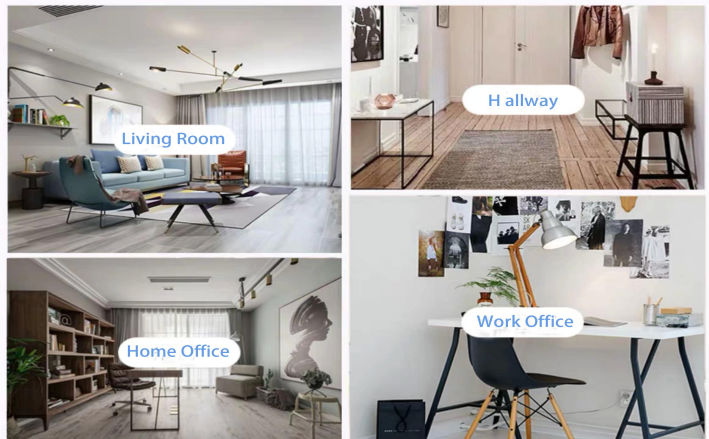

Life scene

- . Coffee or bar
- . Perfect for families, hotels or gardens
- . Sweet lover's gift
- . Every renovation

Range of the application

Office & Sample Room

We purchased an international office of 1,800 square meters in Shenzhen.

Sample room display

Meiyang Glass provides more than just **Shenzhen sample room has 5000 pieces** A wide range of options. He won a big card [Customer Reviews](#). Welcome to the Shenzhen office! The image is as follows **Just part of our design candle holders** Welcome to the Shenzhen office to find your favorite, it will bring you a lot of surprises, because it is difficult to find such another supplier in China.