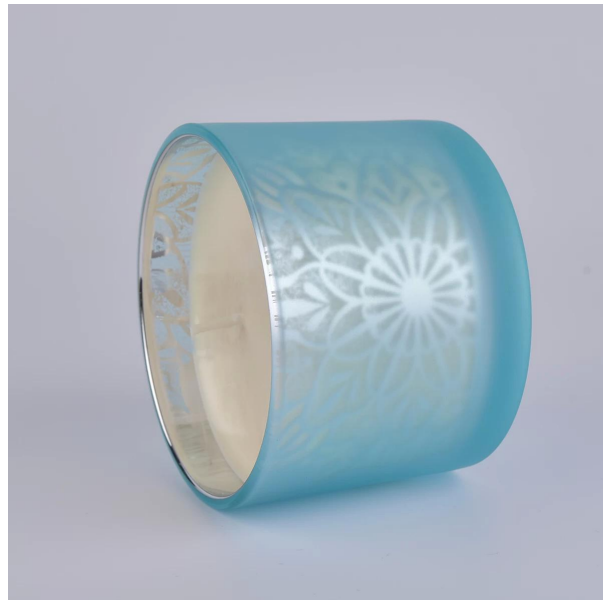

Ceremony design awareness

- . Won the "Made in China" award
- . Received a very admirable NEST fragrance
- . Friend or business relationship gift
  - . Relaxation and romantic life