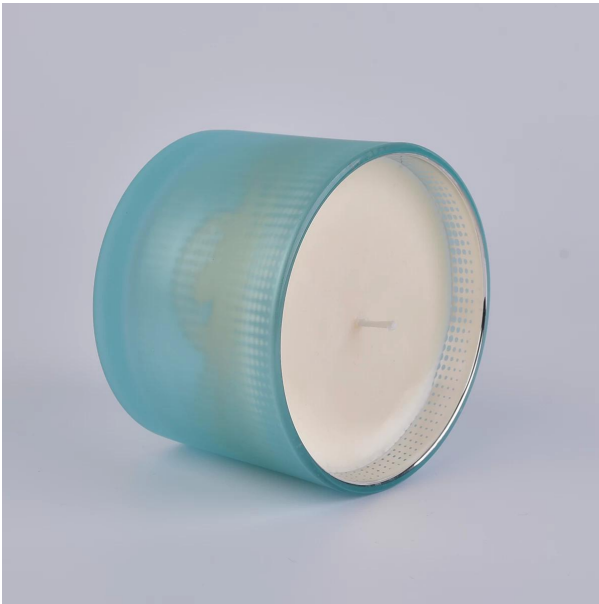

Jar
Top dia:92*80mm
Bottom dia: 92*80mm
Height: 50mm
Weight:225g
Capacity: 140ml
Lid:
Top dia:90*80mm
Height: 25mm
Weight:108g

Custom designs and different sizes available

With our strong support, our customers are growing rapidly, from small labs to industry leaders.