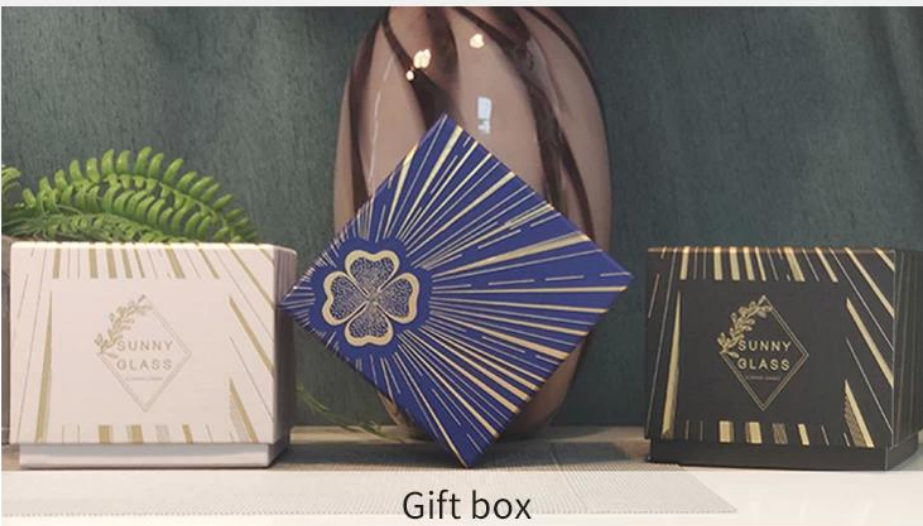

250ml ceramic diffuser bottles onion-shaped design

This ceramic [diffuser bottle](#) with onion shape as the design element, matching the same style [candle jar](#), plus a gold-lined decoration which used for home decoration, make life full of daily necessities.

Whether you put it in the bedroom, living room, bathroom, office, or shop, it will be a beautiful piece of art.

Capacity	250ml
weight	211g
Max Dia	88mm

A narrow mouth design helps to reduce the evaporation of essential oils, and the fragrance lasts longer.

PACKING

Pallet

Wooden case

Carton

We have Normal packing, PVC box
Window box, carton box, pallet
Color box, White box, ect.

of course, we can customize
Individual gift box for you.

Gift box

REMINDER