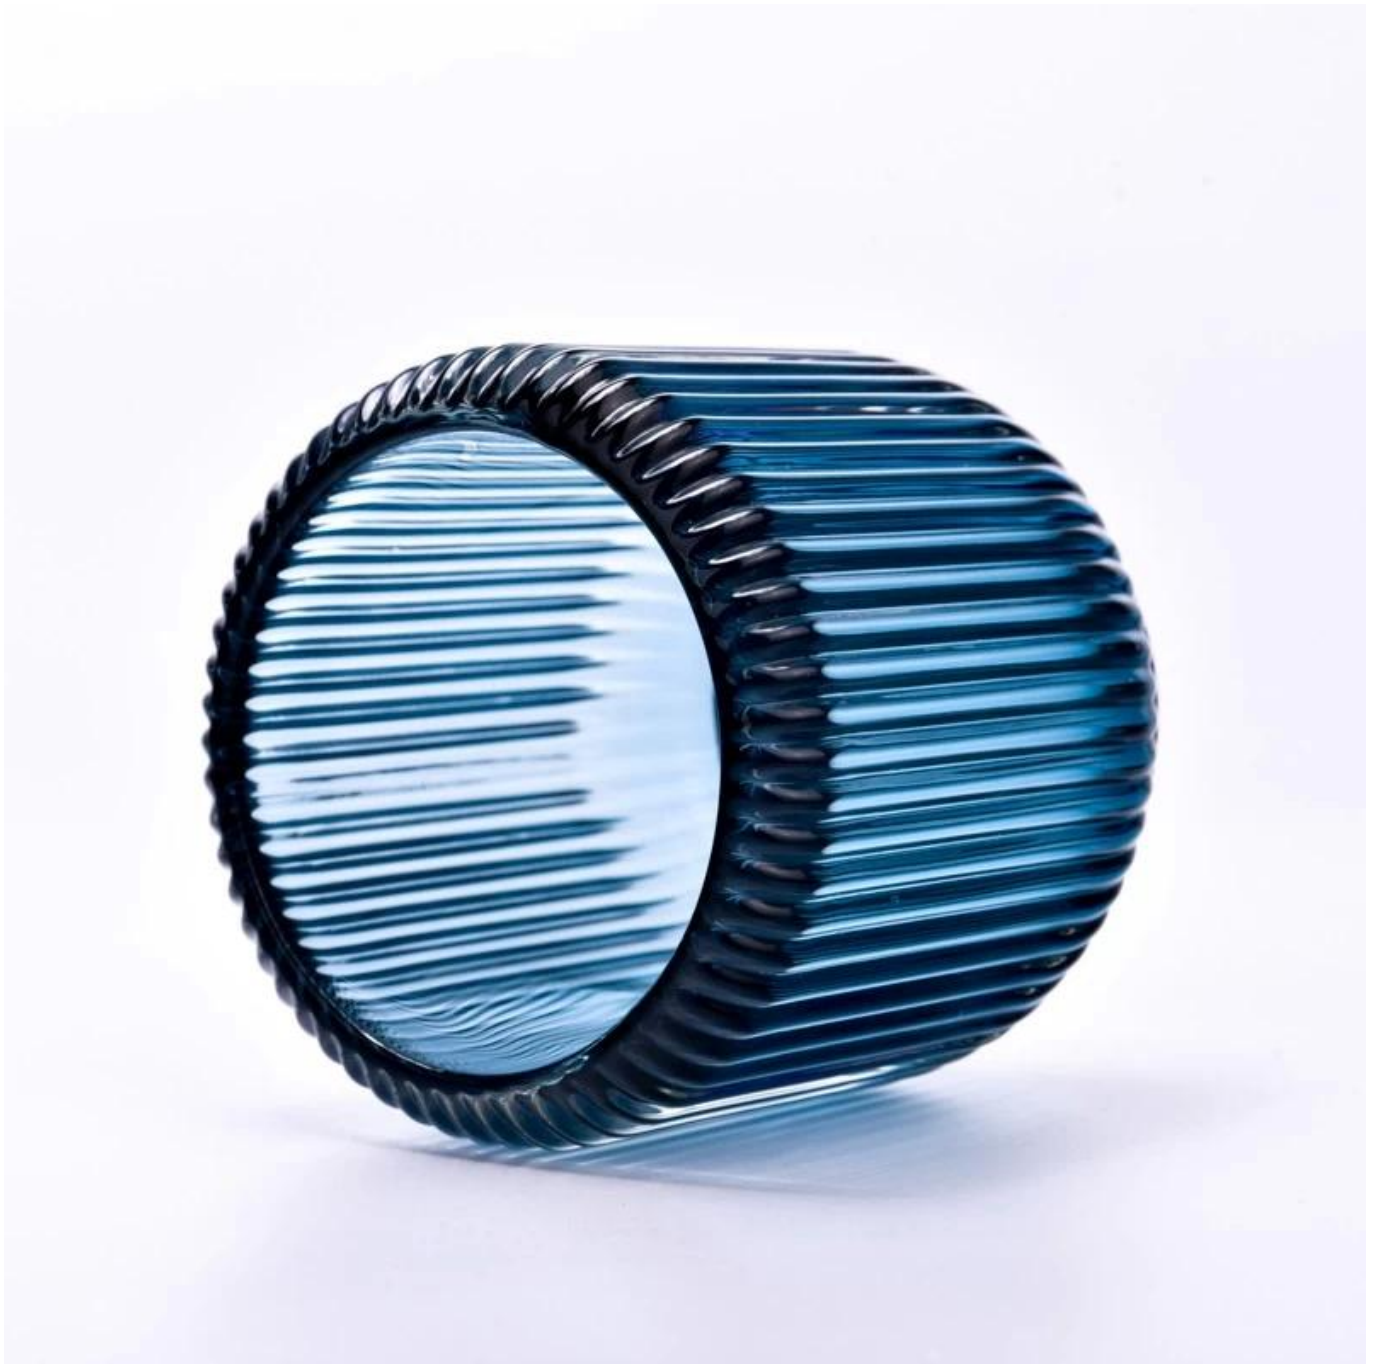

product description

| | |
|-----------------------|--|
| product name | 248ml blue vertical line glass candle jar for candle making |
| Sample time | 1. 5 days if there is glass shape and size 2. 15 days, if you need new shapes and sizes glass |
| Measure | Item No.:SGCX23042701 Top dia: 68mm Bottom dia: 60mm Height: 85mm Max dia: 84mm Weight: 407g Capacity: 248ml |
| Packing | Normal packing, Individual gift box, PVC box, window box, color box, white box, etc |
| Delivery time | Within 35 days after the sample and order confirmed |
| Payment term | 30% deposit by T/T in advance and the balance against the copy of B/L |
| Shipment | By sea, by air, by Express and your shipping agent is acceptable |
| Usage Occasion | Home decor, Wedding Decoration, Wedding Favors, Decoration enhancement, |

Unusual shapes and simple style-perfect for presenting your style in any room. Quality, impressive style and these [glass candle jar](#) so very gift worthy.

This [glass candle jars](#) tumbler is a fantastic choice for high end scented poured candles. [glass candle jars](#) is highly versatile for use around the home, [glass candle jars](#) restaurant or retail setting as a tumbler, water glass, or as vase for wedding centerpieces.