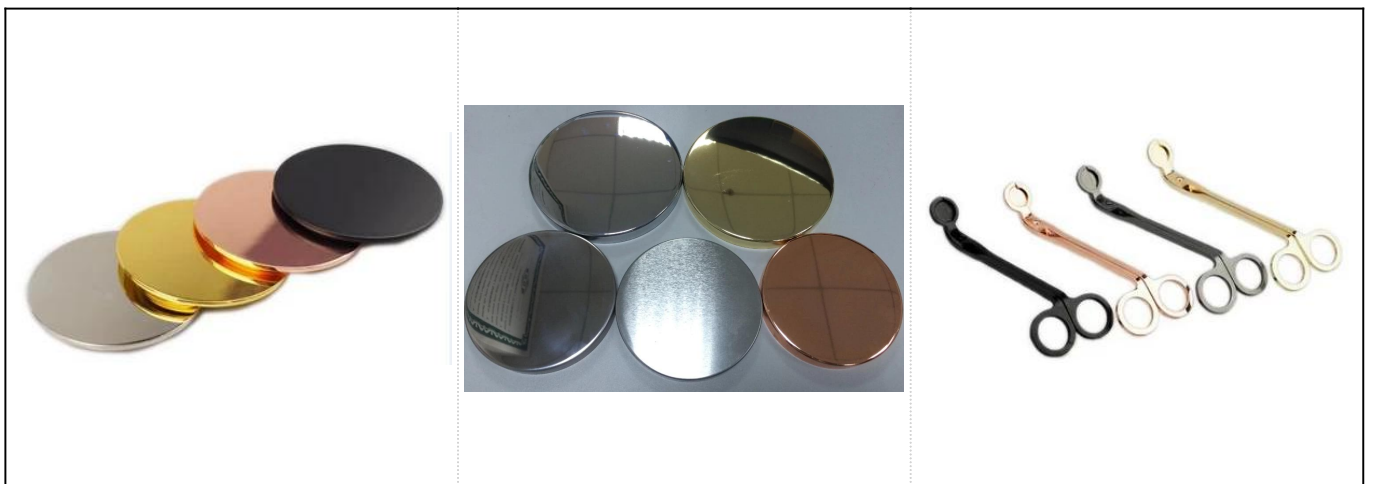

Matched accessories: