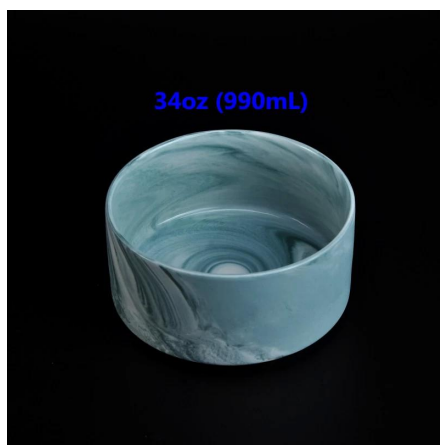

Everything is going on, but don't give up trying

More Product Pictures

[More Marble Ceramic Candles Holders](#)

 Similar Products Link

Office & Sample Room

[Shenzhen Sunny Glassware Co.,Ltd](#) was established in 1992. We have been in this industry area for more than 20 years, as a professional manufacturer, we specialized in designing glassware, manufacturing glassware as well as exporting. Our products lines range from handmade to machine made. We already produced abundant products such as [glass tumbler](#), [borosilicate glass](#), [shot glass](#), [vase](#), [bowl](#), [candle holder](#), [stemware](#), [ashtray](#), [tabkeware](#), [driking glass](#), etc. all the daily use glassware, in total there are more than 4,000 different styles. We have an excellent design team for innovative product creation and strict QC team for quality asurance. OEM/ODM serverice are supported as well.