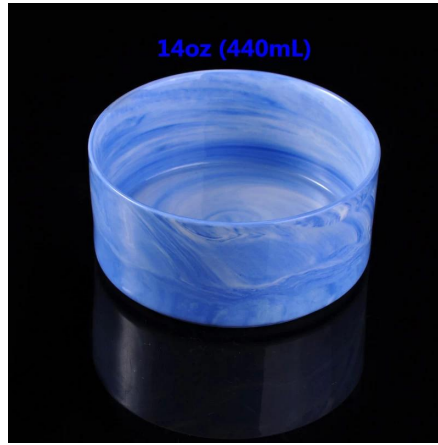

Everything is going on, but don't give up trying

More Product Pictures

[More Marble Ceramic Candles Holders](#)

 Similar Products Link

Office & Sample Room

[Shenzhen Sunny Glassware Co.,Ltd](#) was established in 1992. We have been in this industry area for more than 20 years, as a professional manufacturer, we specialized in designing glassware, manufacturing glassware as well as exporting. Our products lines range from handmade to machine made. We already produced abundant products such as [glass tumbler](#), [borosilicate glass](#), [shot glass](#), [vase](#), [bowl](#), [candle holder](#), [stemware](#), [ashtray](#), [tabkeware](#), [driking glass](#), etc. all the daily use glassware, in total there are more than 4,000 different styles. We have an excellent design team for innovative product creation and strict QC team for quality asurance. OEM/ODM serverice are supported as well.