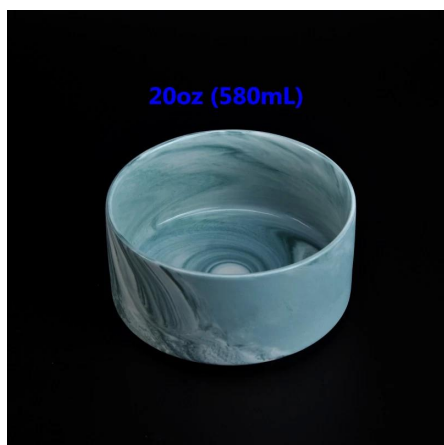

Everything is going on, but don't give up trying

More Product Pictures

[More Marble Ceramic Candles Holders](#)

 Similar Products Link

Office & Sample Room

[Shenzhen Sunny Glassware Co.,Ltd](#) was established in 1992. We have been in this industry area for more than 20 years, as a professional manufacturer, we specialized in designing glassware, manufacturing glassware as well as exporting. Our products lines range from handmade to machine made. We already produced abundant products such as [glass tumbler](#), [borosilicate glass](#), [shot glass](#), [vase](#), [bowl](#), [candle holder](#), [stemware](#), [ashtray](#), [tabkeware](#), [driking glass](#), etc. all the daily use glassware, in total there are more than 4,000 different styles. We have an excellent design team for innovative product creation and strict QC team for quality asurance. OEM/ODM serverice are supported as well.