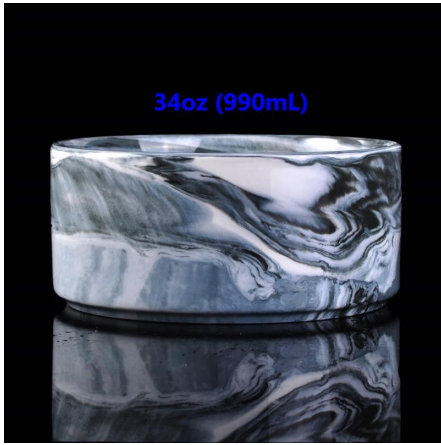

Everything is going on, but don't give up trying

More Product Pictures

[More Marble Ceramic Candles Holders](#)

 Similar Products Link

Office & Sample Room

[Shenzhen Sunny Glassware Co.,Ltd](#) was established in 1992. We have been in this industry area for more than 20 years, as a professional manufacturer, we specialized in designing glassware, manufacturing glassware as well as exporting. Our products lines range from handmade to machine made. We already produced abundant products such as [glass tumbler](#), [borosilicate glass](#), [shot glass](#), [vase](#), [bowl](#), [candle holder](#), [stemware](#), [ashtray](#), [tabkeware](#), [driking glass](#), etc. all the daily use glassware, in total there are more than 4,000 different styles. We have an excellent design team for innovative product creation and strict QC team for quality asurance. OEM/ODM serverice are supported as well.