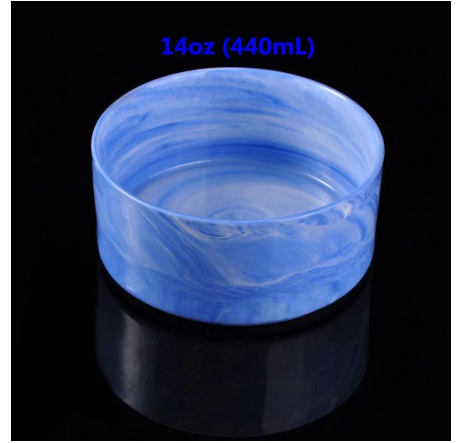

Everything is going on, but don't give up trying

More Product Pictures

More Marble Ceramic Candles Holders

 Similar Products Link

Office & Sample Room

[Shenzhen Sunny Glassware Co.,Ltd](#) was established in 1992. We have been in this industry area for more than 20 years, as a professional manufacturer, we specialized in designing glassware, manufacturing glassware as well as exporting. Our products lines range from handmade to machine made. We already produced abundant products such as [glass tumbler](#), [borosilicate glass](#), [shot glass](#), [vase](#), [bowl](#), [candle holder](#), [stemware](#), [ashtray](#), [tabkeware](#), [driking glass](#), etc. all the daily use glassware, in total there are more than 4,000 different styles. We have an excellent design team for innovative product creation and strict QC team for quality asurance. OEM/ODM serverice are supported as well.