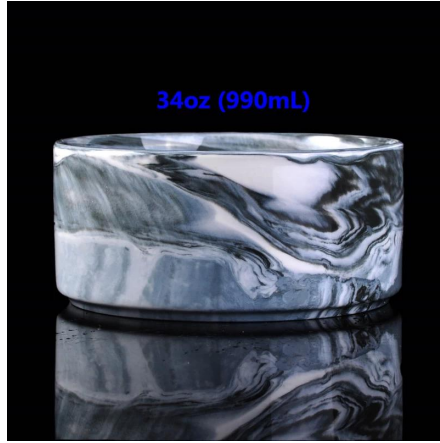

Everything is going on, but don't give up trying

More Product Pictures

More Marble Ceramic Candles Holders

 Similar Products Link

Office & Sample Room

[Shenzhen Sunny Glassware Co.,Ltd](#) was established in 1992. We have been in this industry area for more than 20 years, as a professional manufacturer, we specialized in designing glassware, manufacturing glassware as well as exporting. Our products lines range from handmade to machine made. We already produced abundant products such as [glass tumbler](#), [borosilicate glass](#), [shot glass](#), [vase](#), [bowl](#), [candle holder](#), [stemware](#), [ashtray](#), [tabkeware](#), [driking glass](#), etc. all the daily use glassware, in total there are more than 4,000 different styles. We have an excellent design team for innovative product creation and strict QC team for quality asurance. OEM/ODM serverice are supported as well.