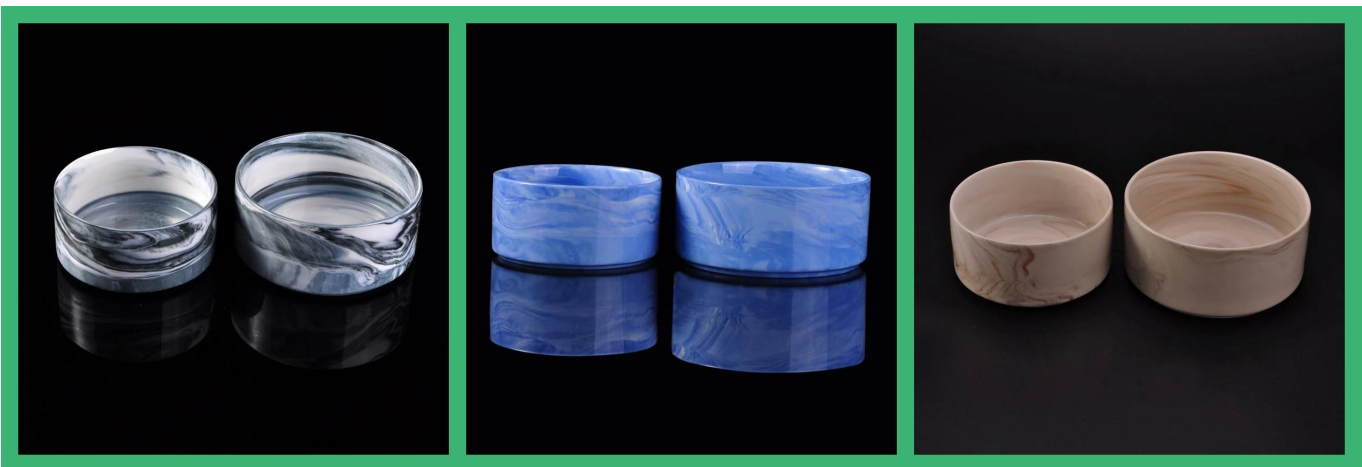

Everything is going on, but don't give up trying

More Product Pictures

More Marble Ceramic Candles Holders

 Similar Products Link

Office & Sample Room

[Shenzhen Sunny Glassware Co.,Ltd](#) was established in 1992. We have been in this industry area for more than 20 years, as a professional manufacturer, we specialized in designing glassware, manufacturing glassware as well as exporting. Our products lines range from handmade to machine made. We already produced abundant products such as [glass tumbler](#), [borosilicate glass](#), [shot glass](#), [vase](#), [bowl](#), [candle holder](#), [stemware](#), [ashtray](#), [tabkeware](#), [driking glass](#), etc. all the daily use glassware, in total there are more than 4,000 different styles. We have an excellent design team for innovative product creation and strict QC team for quality asurance. OEM/ODM serverice are supported as well.