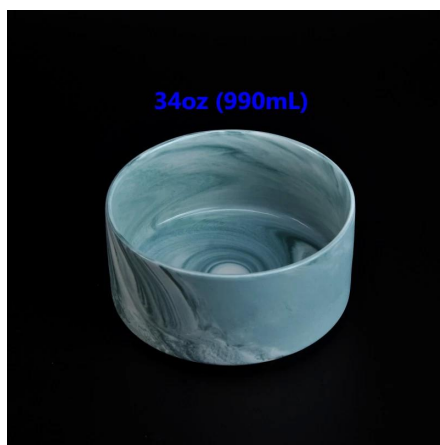

Everything is going on, but don't give up trying

More Product Pictures

More Marble Ceramic Candles Holders

 Similar Products Link

Office & Sample Room

[Shenzhen Sunny Glassware Co.,Ltd](#) was established in 1992. We have been in this industry area for more than 20 years, as a professional manufacturer, we specialized in designing glassware, manufacturing glassware as well as exporting. Our products lines range from handmade to machine made. We already produced abundant products such as [glass tumbler](#), [borosilicate glass](#), [shot glass](#), [vase](#), [bowl](#), [candle holder](#), [stemware](#), [ashtray](#), [tabkeware](#), [driking glass](#), etc. all the daily use glassware, in total there are more than 4,000 different styles. We have an excellent design team for innovative product creation and strict QC team for quality asurance. OEM/ODM serverice are supported as well.