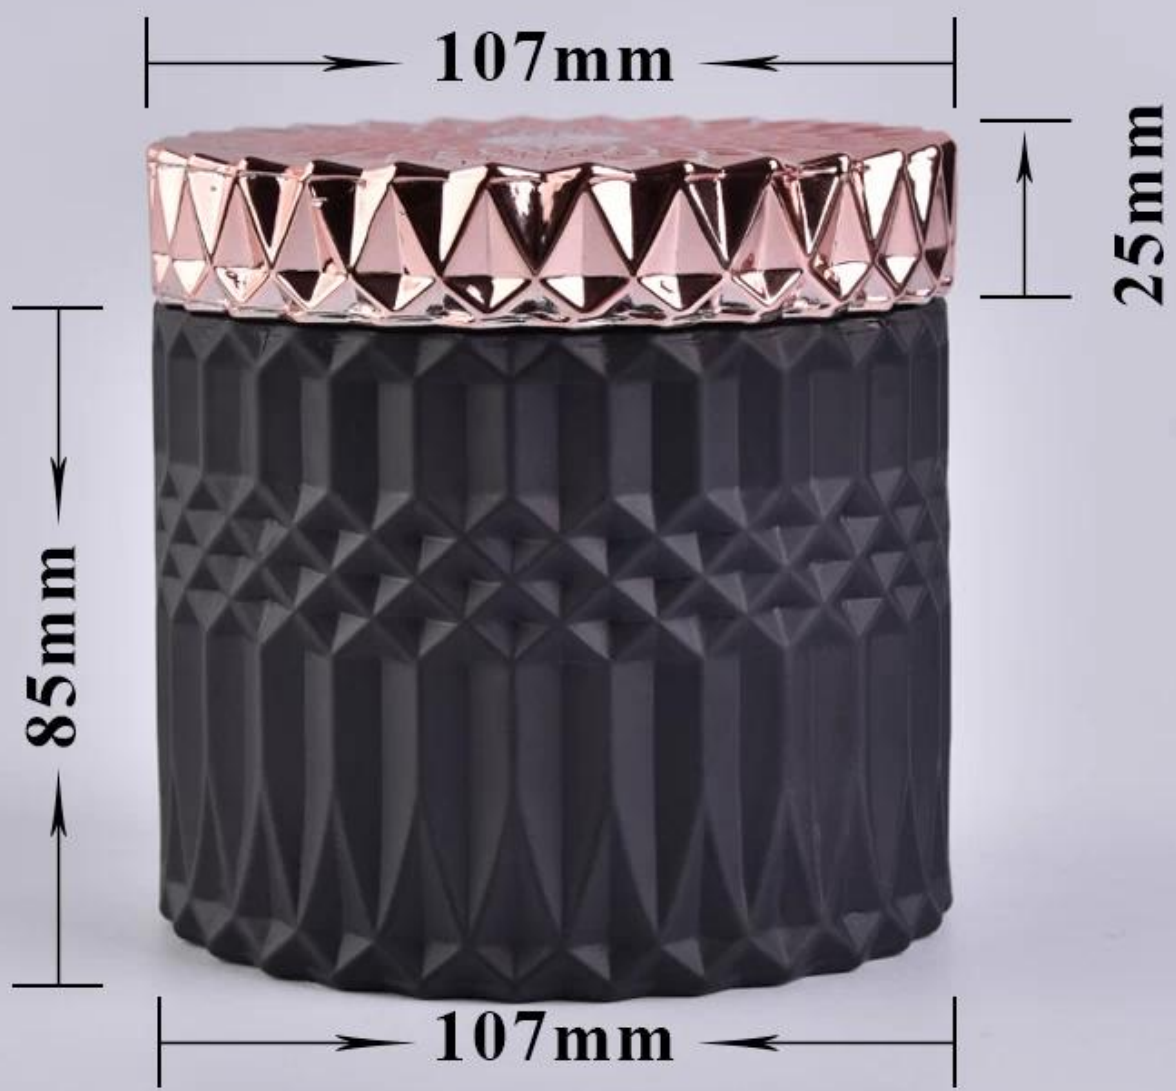

16oz decorative black candle jar with rose gold lid wholesale

Sunny Glatwares not only places OEM / ODM orders, but also helps many brands to start with product concepts.

Why choose Sunny.

product name	16oz decorative black candle jar with rose gold lid wholesale
Sample time	1. 5 days if there is glass shape and size 2. 15 days, if you need new shapes and sizes glass

Measure	Item:SGKS18032710 Top dia: 107mm Bottom dia: 107mm Height: 85mm Weight: 450g Capacity: 495ml
Packing	Normal packing,Individual gift box, PVC box, window box, color box, white box, etc
Delivery time	Within 35 days after the sample and order confirmed
Payment term	30% deposit by T/T in advance and the balance against the copy of B/L
Shipment	By sea,by air,by Express and your shipping agent is acceptable
Usage Occasion	Home decor,Wedding Decoration,Wedding Favors,Decoration enhancement