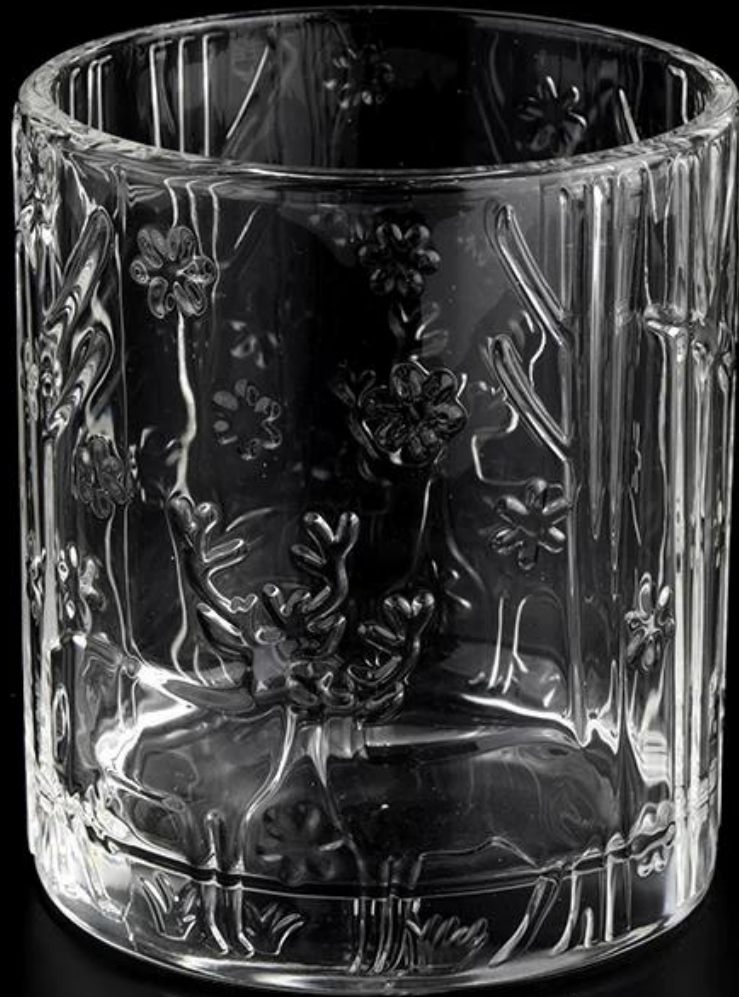

# 14oz clear glass cylinder jar with antler design wholesale

Sunny Glasswares not only places OEM / ODM orders, but also helps many brands to start with product concepts.

## Why choose Sunny.

product name	14oz clear glass cylinder jar with antler design wholesale
Sample time	1. 5 days if there is glass shape and size 2. 15 days, if you need new shapes and sizes glass

Measure	Item:SGYH22022311 Top dia: 85mm Bottom dia: 85mm Height: 100mm Weight: 411g Capacity: 410ml
Packing	Normal packing,Individual gift box, PVC box, window box, color box, white box, etc
Delivery time	Within 35 days after the sample and order confirmed
Payment term	30% deposit by T/T in advance and the balance against the copy of B/L
Shipment	By sea,by air,by Express and your shipping agent is acceptable
Usage Occasion	Home decor,Wedding Decoration,Wedding Favors,Decoration enhancement