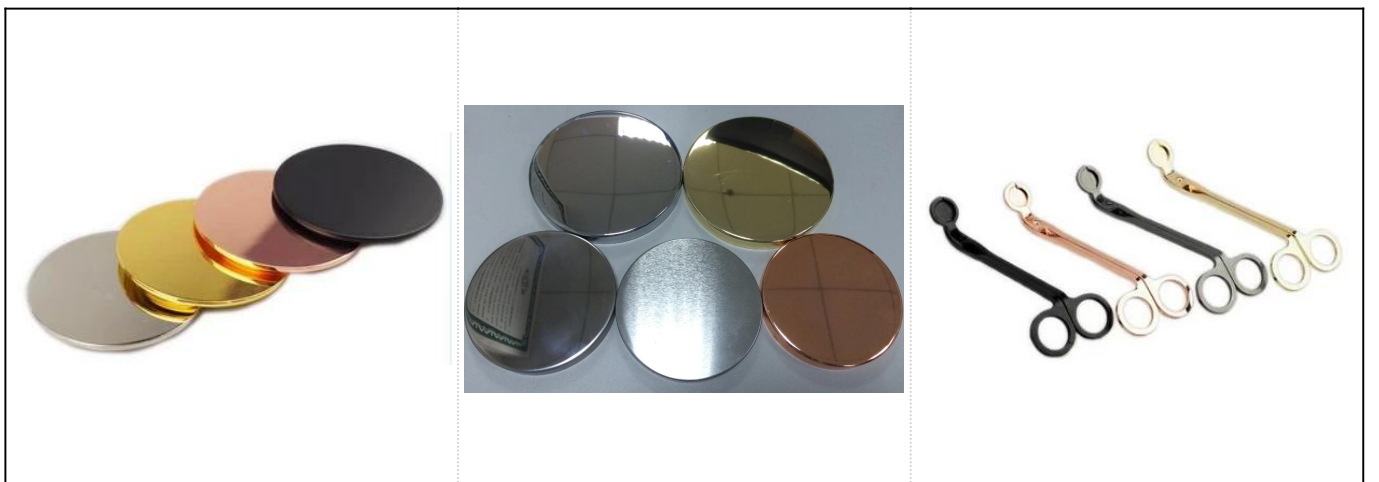

Matched accessories: