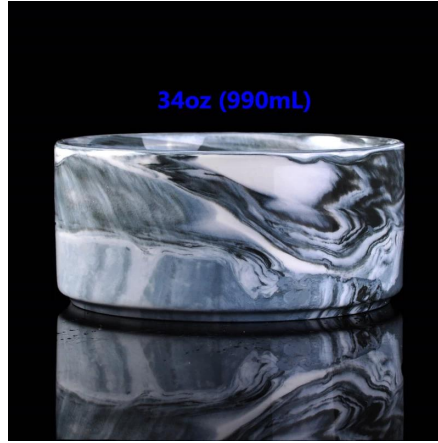

Everything is going on, but don't give up trying.

More Product Pictures

More Marble Ceramic Candles Holders

 Similar Products Link

Office & Sample Room

[Shenzhen Sunny Glassware Co.,Ltd](#) was established in 1992. We have been in this industry area for more than 20 years, as a professional manufacturer, we specialized in designing glassware, manufacturing glassware as well as exporting. Our products lines range from handmade to machine made. We already produced abundant products such as [glass tumbler](#), [borosilicate glass](#), [shot glass](#), [vase](#), [bowl](#), [candle holder](#), [stemware](#), [ashtray](#), [tabkeware](#), [driking glass](#), etc. all the daily use glassware, in total there are more than 4,000 different styles. We have an excellent design team for innovative product creation and strict QC team for quality asurance. OEM/ODM serverice are supported as well.