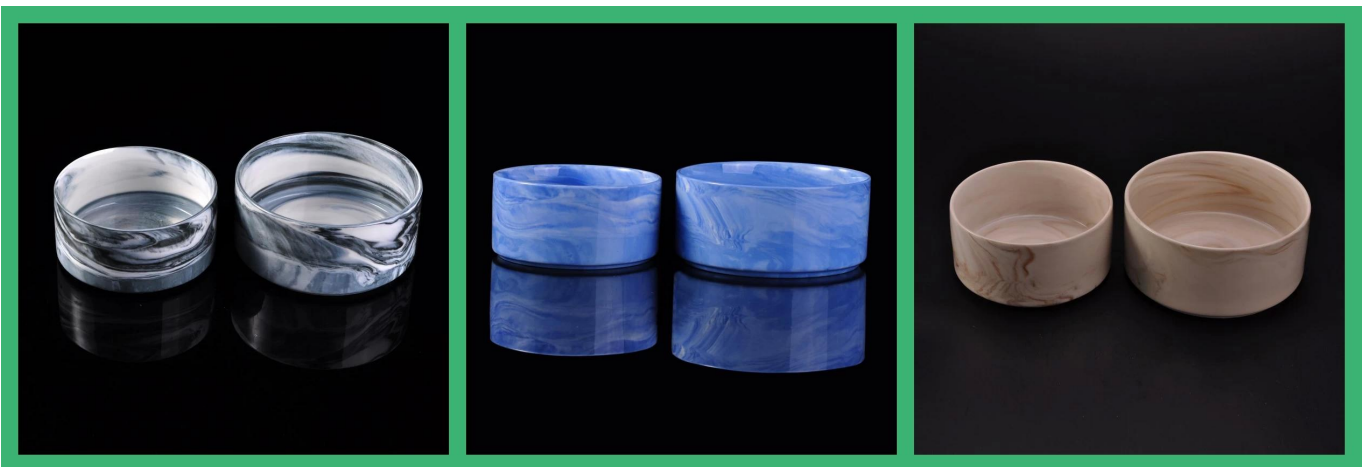

Everything is going on, but don't give up trying.

More Product Pictures

More Marble Ceramic Candles Holders

 Similar Products Link

Office & Sample Room

[Shenzhen Sunny Glassware Co.,Ltd](#) was established in 1992. We have been in this industry area for more than 20 years, as a professional manufacturer, we specialized in designing glassware, manufacturing glassware as well as exporting. Our products lines range from handmade to machine made. We already produced abundant products such as [glass tumbler](#), [borosilicate glass](#), [shot glass](#), [vase](#), [bowl](#), [candle holder](#), [stemware](#), [ashtray](#), [tabkeware](#), [driking glass](#), etc. all the daily use glassware, in total there are more than 4,000 different styles. We have an excellent design team for innovative product creation and strict QC team for quality asurance. OEM/ODM serverice are supported as well.