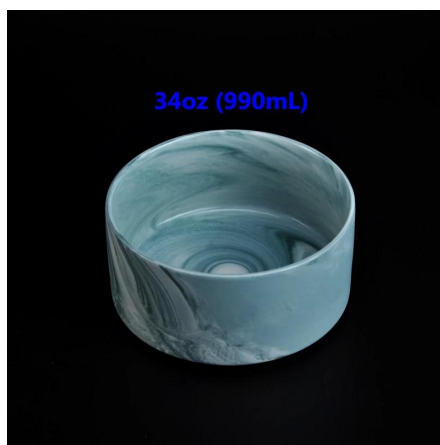

Everything is going on, but don't give up trying.

More Product Pictures

More Marble Ceramic Candles Holders

 Similar Products Link

Office & Sample Room

[Shenzhen Sunny Glassware Co.,Ltd](#) was established in 1992. We have been in this industry area for more than 20 years, as a professional manufacturer, we specialized in designing glassware, manufacturing glassware as well as exporting. Our products lines range from handmade to machine made. We already produced abundant products such as [glass tumbler](#), [borosilicate glass](#), [shot glass](#), [vase](#), [bowl](#), [candle holder](#), [stemware](#), [ashtray](#), [tabkeware](#), [driking glass](#), etc. all the daily use glassware, in total there are more than 4,000 different styles. We have an excellent design team for innovative product creation and strict QC team for quality asurance. OEM/ODM serverice are supported as well.