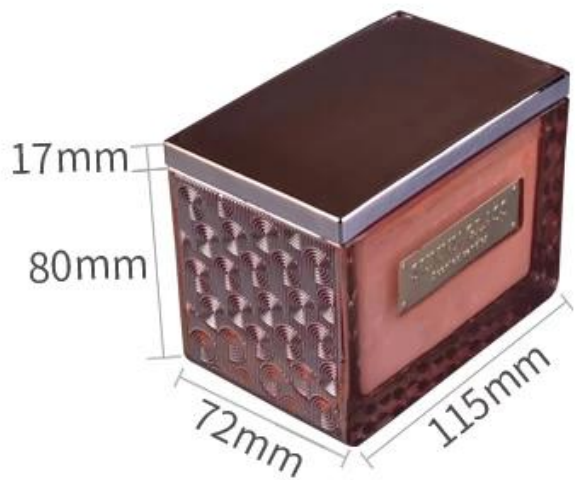

**13oz 15oz rectangle luxury glass candle containers with lids  
wholesale**

# Exquisite Embossed Pattern

Capacity	371ml
weight	687g+179g
lid width	73mm