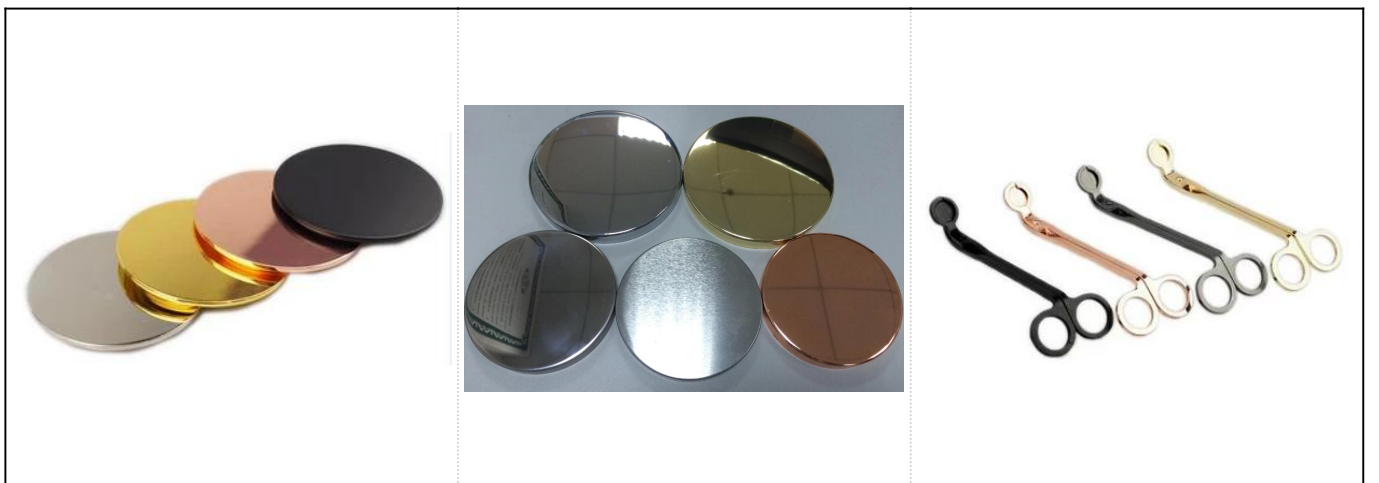

Candle lids accessories: