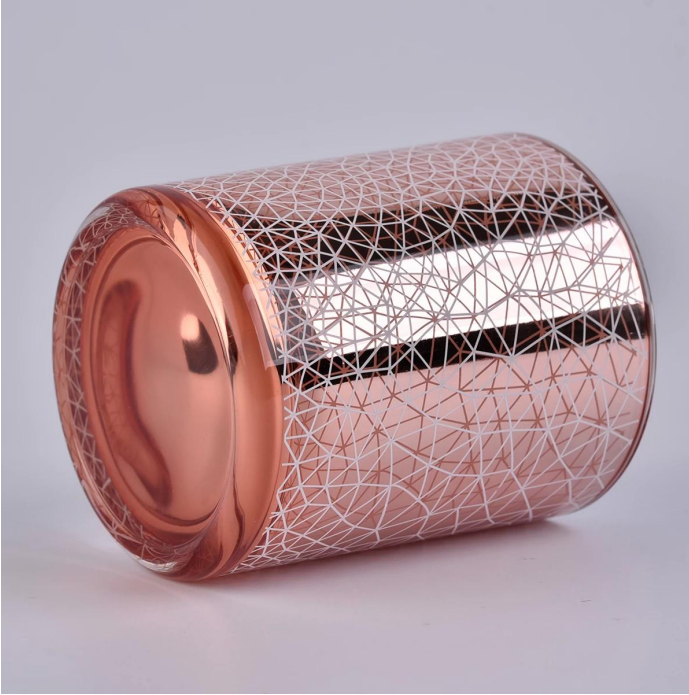

Flexible size design allows your market to grow rapidly

Item No.:SG88100-RG

Top dia: 88mm

Bottom dia:80mm

Height:100mm

Weight: 325g

Capacity: 410ml

MOQ:3000pcs

Custom designs and different sizes available

With our strong support, our customers are growing rapidly, from small labs to industry leaders.

Packing & Shipping