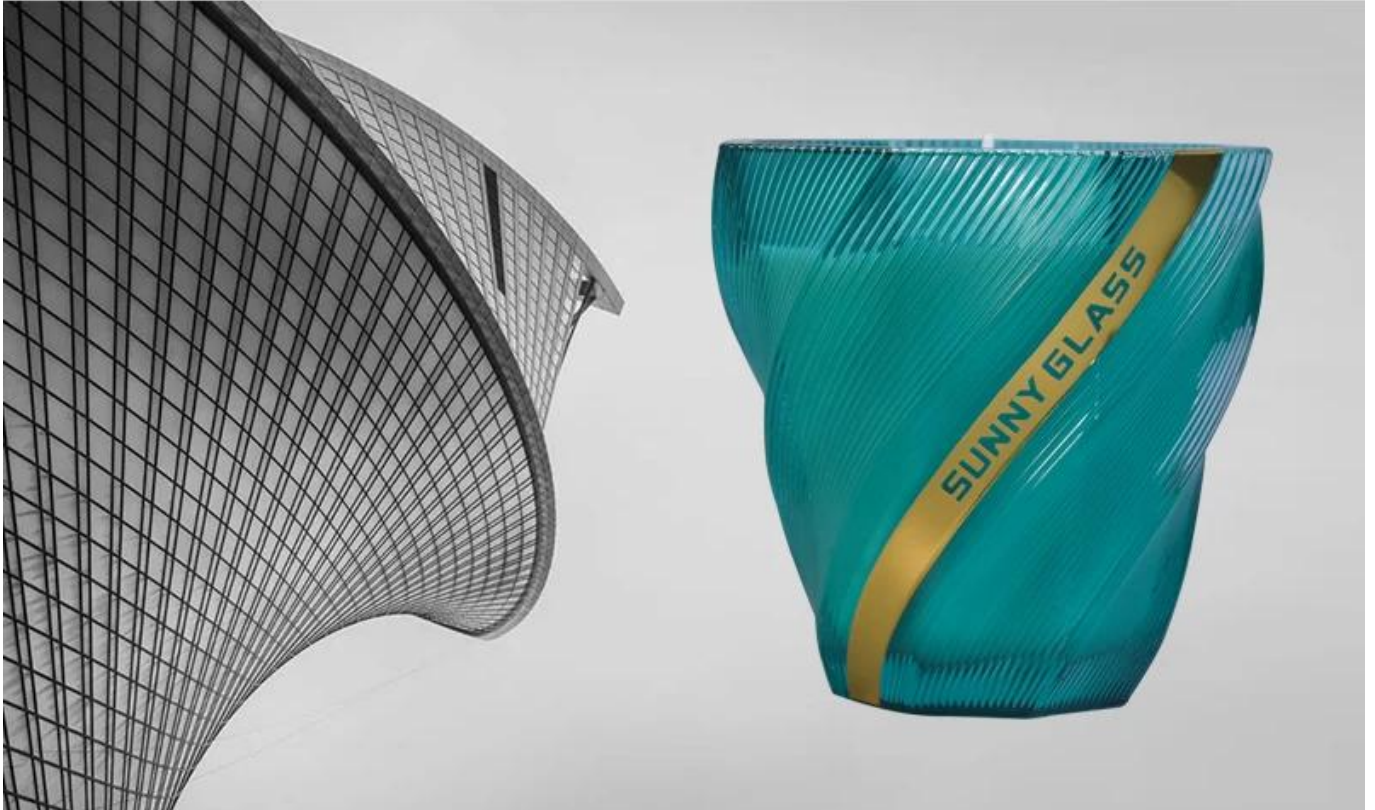

12oz 13oz matte glass candle jars spiricle design luxury golden line decoration

Exquisite Embossed Pattern

Capacity	365ml
Weight	424g

PS:

Sunny Glassware had applied the patent for our own designs they are protected by copyright and not allowed to show any other vendors to quote or copy. Meanwhile, it can be your private label product and won't supply others once you place order with defined qty.