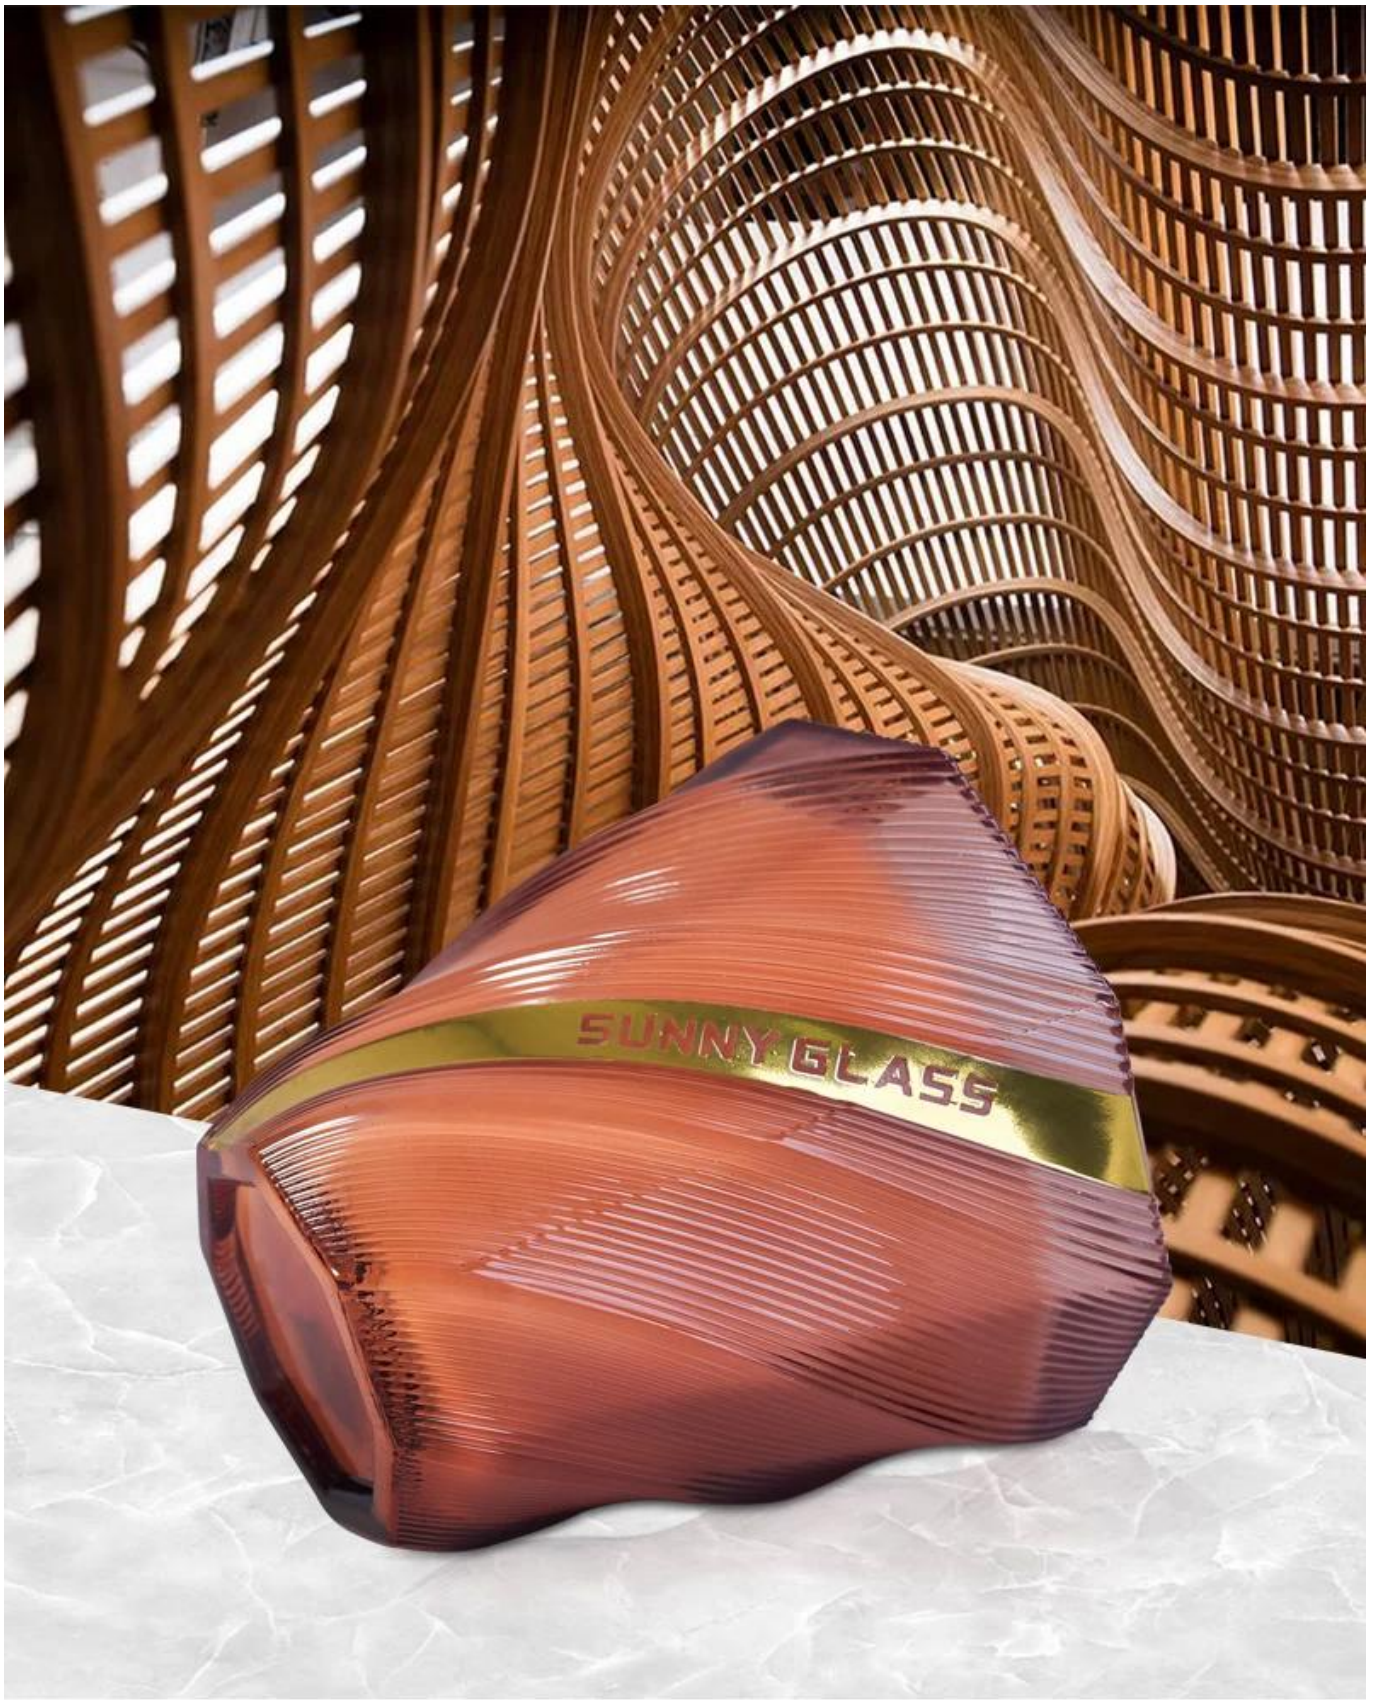

12oz 13oz matte glass candle jars spiricle design luxury golden line decoration

Exquisite Embossed Pattern

Capacity	365ml
Weight	424g

PS:

Sunny Glassware had applied the patent for our own designs they are protected by copyright and not allowed to show any other vendors to quote or copy. Meanwhile, it can be your private label product and won't supply others once you place order with defined qty.