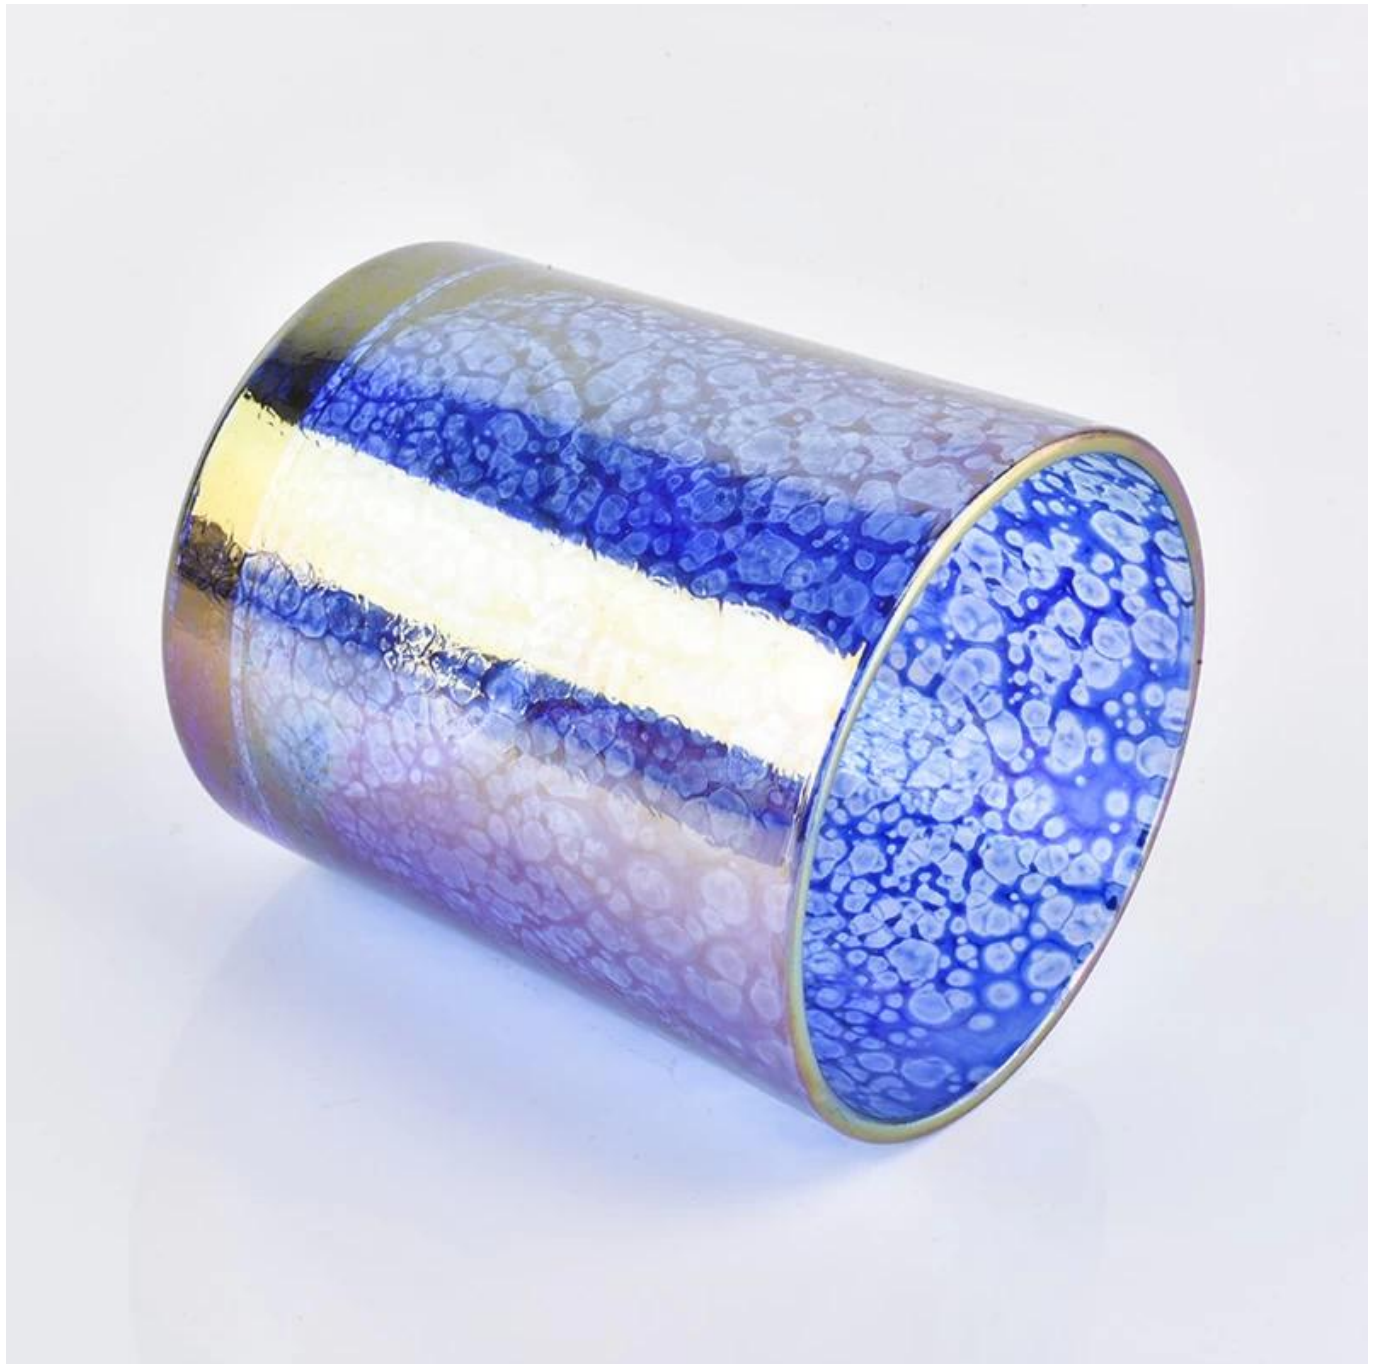

12 oz glass candle holder with mica glaze unique appearance

Product Details

Item number.	SSGDP18122705
Material	high white glass
craft	Machine made glass candle holders
Sample time	1. 5 days if there is glass shape and size 2. 15 days, if you need new shapes and sizes glass
Packing	The usual packing, 4 pieces in the inner box, 48 pieces box
Product Capacity	500,000 ~ 1,000,000 pieces per month
Delivery time	Within 35 days after sampling and order confirmed
Payment terms	30% deposit by T / T in advance and balance against copy of B / L
Delivery	By sea, by air, through express and shipping agent acceptable
Product Features	1. Home decorations glass candle jar from high quality 2. Suitable for use at hotel, home, etc. 3. Meet the ASTM Test
For your choice	1. Various designs and sizes for selection 2 Any color painted, cool, plating, laser model Processing cutter 3. Special package as shrink film, color gift box, white gift box, etc. 4. We are the exclusive employee of quality control 5. We have a professional workshop and warehouse for ensure delivery time