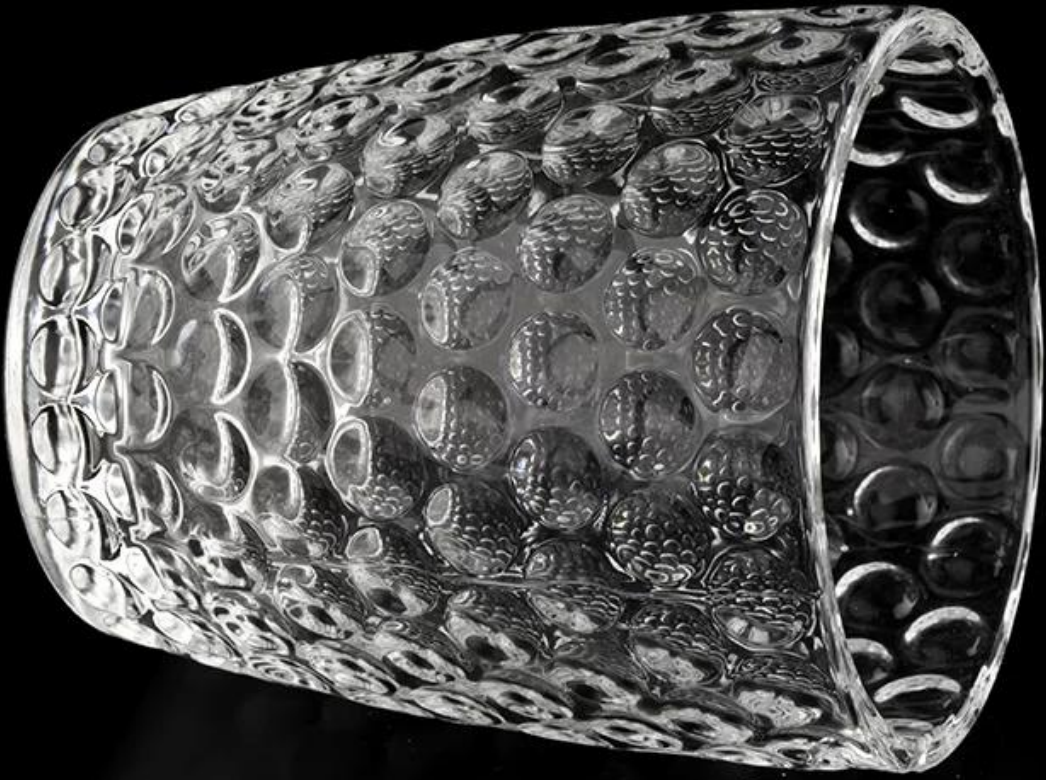

# 10oz dot patterned glass candle vessel with home decor

Sunny Glassware not only places OEM / ODM orders, but also helps many brands to start with product concepts.

## Why choose Sunny.

product name	10oz dot patterned glass candle vessel with home decor
Sample time	1. 5 days if there is glass shape and size 2. 15 days, if you need new shapes and sizes glass

Measure	Item:SGYH22022308 Top dia: 82mm Bottom dia:61mm Height: 99mm Weight: 330g Capacity: 311ml
Packing	Normal packing,Individual gift box, PVC box, window box, color box, white box, etc
Delivery time	Within 35 days after the sample and order confirmed
Payment term	30% deposit by T/T in advance and the balance against the copy of B/L
Shipment	By sea,by air,by Express and your shipping agent is acceptable
Usage Occasion	Home decor,Wedding Decoration,Wedding Favors,Decoration enhancement