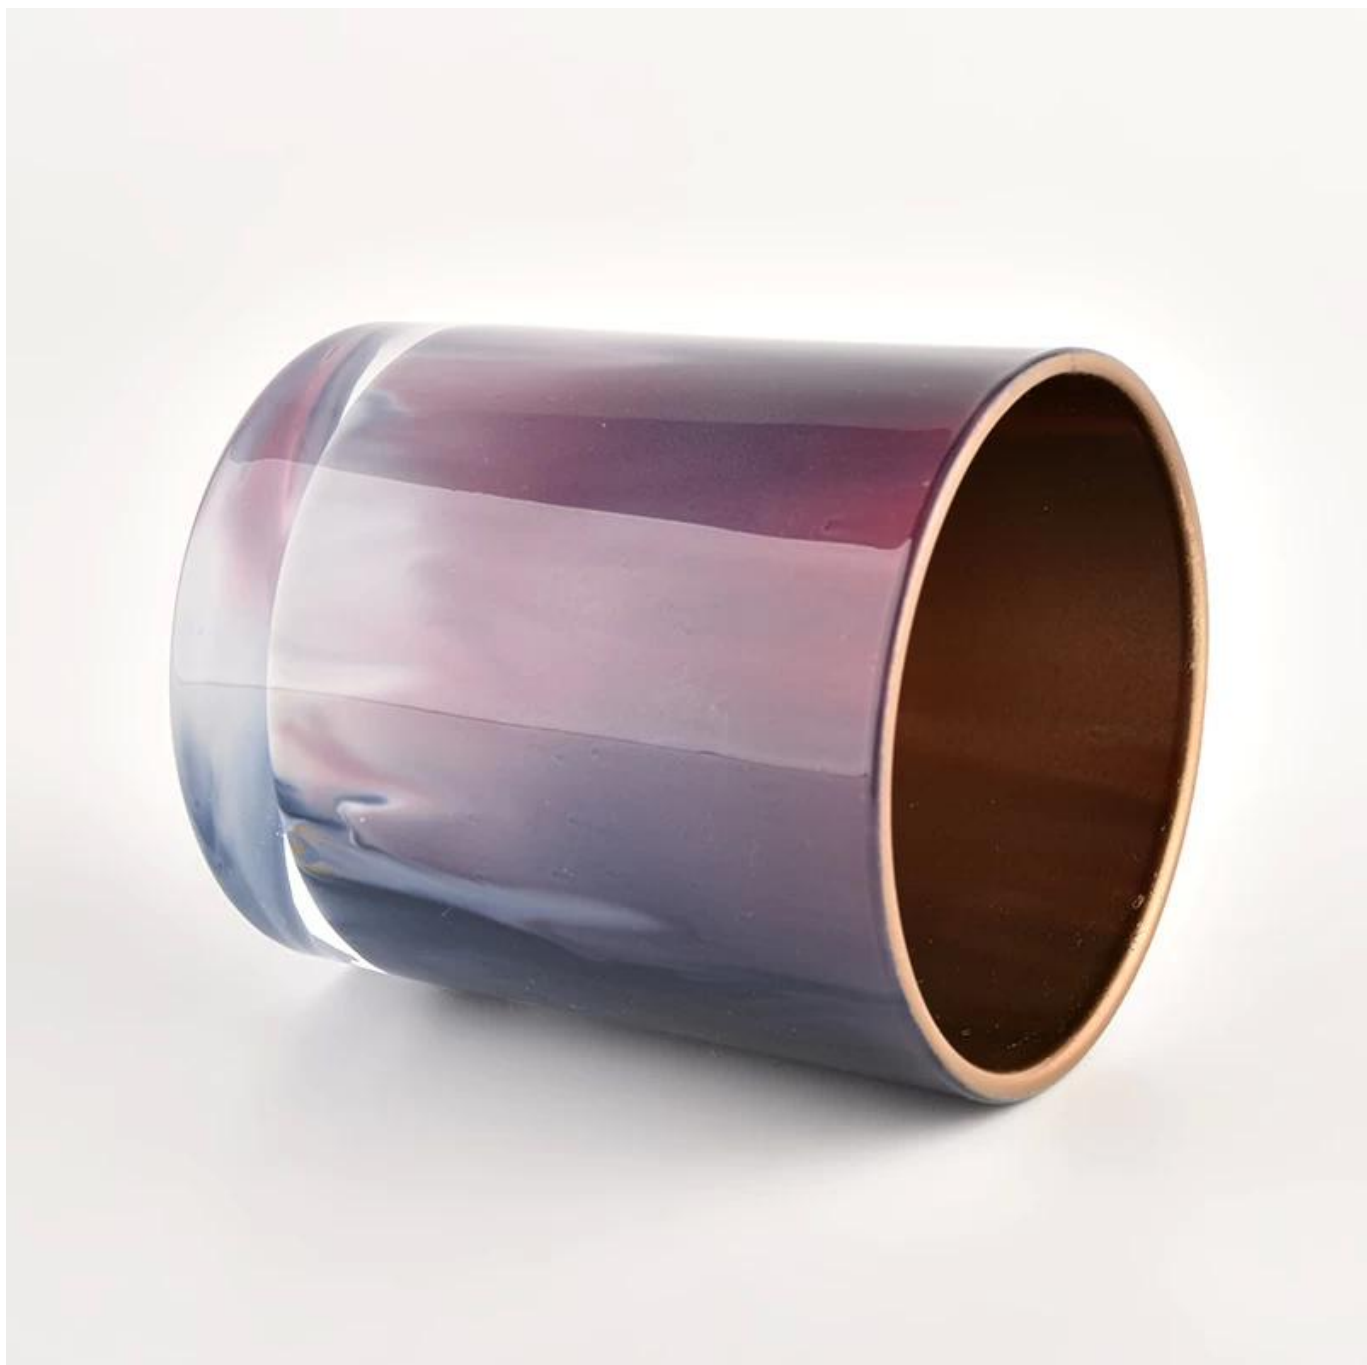

# 10oz custom round glass candle gold inner candle vessel wholesale

Sunny Glassware not only places OEM / ODM orders, but also helps many brands to start with product concepts.

## Why choose Sunny.

product name	10oz custom round glass candle gold inner candle vessel wholesale
Sample time	1. 5 days if there is glass shape and size 2. 15 days, if you need new shapes and sizes glass

Measure	Item:SGHL21121501 Top dia: 80mm Bottom dia: 74mm Height: 90mm Weight: 290g Capacity: 300ml
Packing	Normal packing,Individual gift box, PVC box, window box, color box, white box, etc
Delivery time	Within 35 days after the sample and order confirmed
Payment term	30% deposit by T/T in advance and the balance against the copy of B/L
Shipment	By sea,by air,by Express and your shipping agent is acceptable
Usage Occasion	Home decor,Wedding Decoration,Wedding Favors,Decoration enhancement