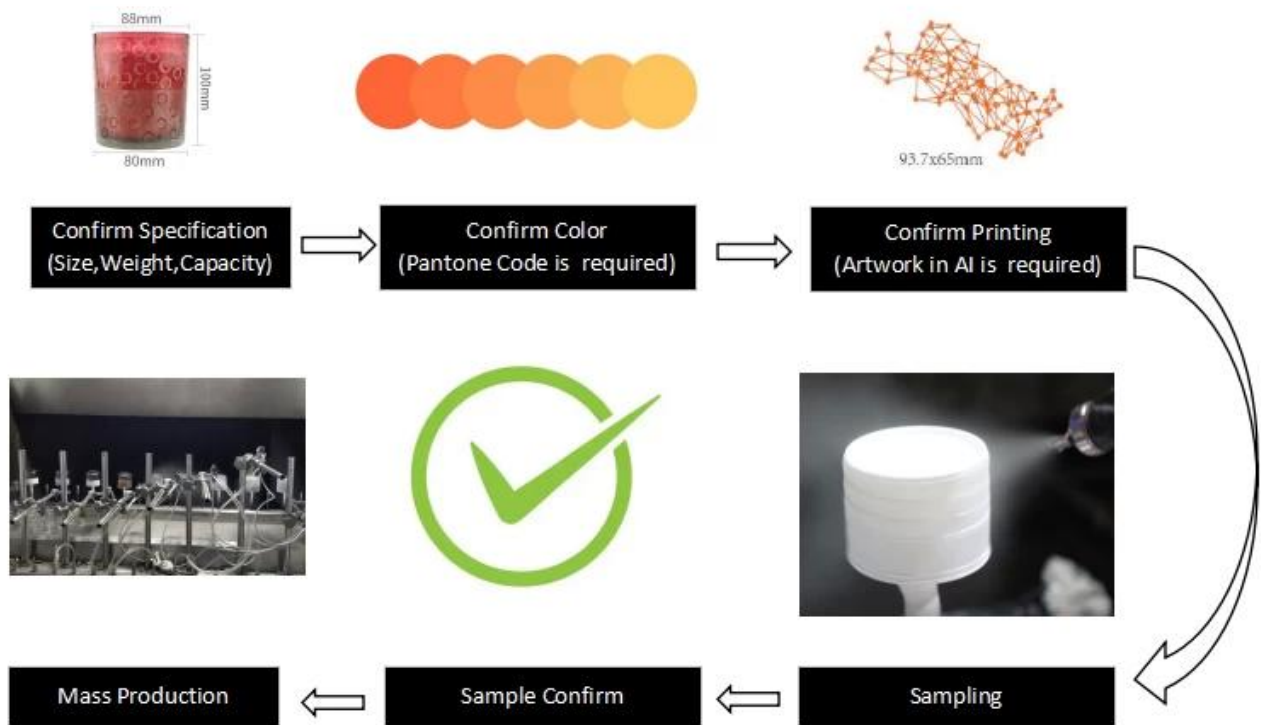

Product Customization Process

Sunny Glassware provide one-stop procurement, such as candle extinguisher, wicks, reed, lids etc. purchasing service are support.