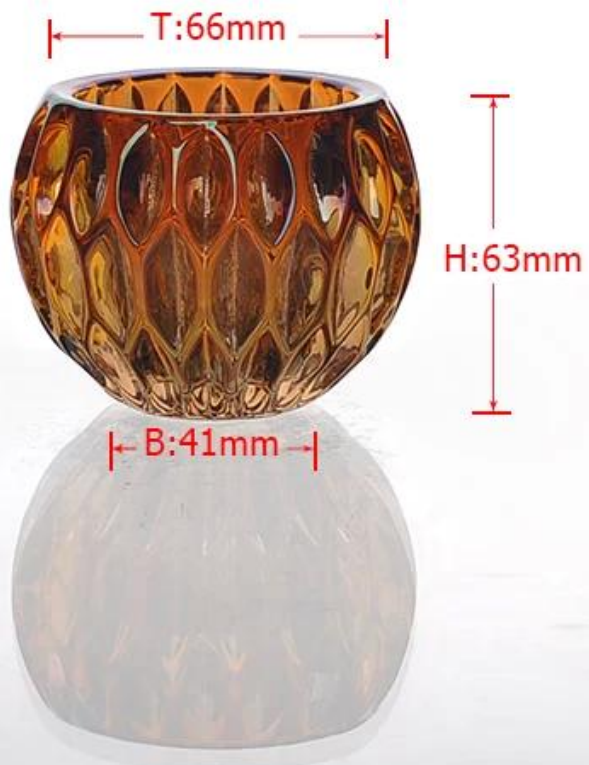

Product detail:

Item No.	SGLYP15010508
Material	High white glass
Craft	Machine press
Samples time	1. 5 days if at exit shaped and size of glass 2. 15 days if need new shape or size of glass
Packing	Normal packing, 24 or 36pcs into export carton, carton with cardboard divider
Product Capacity	500,000~1,000,000 pcs per month
Delivery time	Within 35 days after the sample and order confirmed
Payment terms	30% deposit by T/T in advance and the balance against the copy of B/L
Shipment	By sea, by air, by Express and your shipping agent is acceptable
Product Features	1. Suitable for used in pub, hotel, restaurants, home, etc 2. Professional Q/C for quality control 3. Competitive price and quality 4. Meet FDA test and food grade
For your choices	1. Any logo printing on the glass body 2. Any color painted, frost, electroplate, pattern laser carver for the finish 3. Special package like shrink wrap, color gift box, white gift box etc 4. Open new mould for the glass, wood, plastic or metal as you like 5. Different size and shapes meet your needs

Product show:

T:66mm

H:63mm

B:41mm

Related products:

Color painting candle holder

Sprayed candle holder

A banner with a green background featuring blurred green leaves. On the left is the Sunny logo, which consists of a stylized green 'S' above the word 'SUNNY' in a bold, sans-serif font. To the right of the logo, the word 'Package:' is written in a large, blue, outlined font.