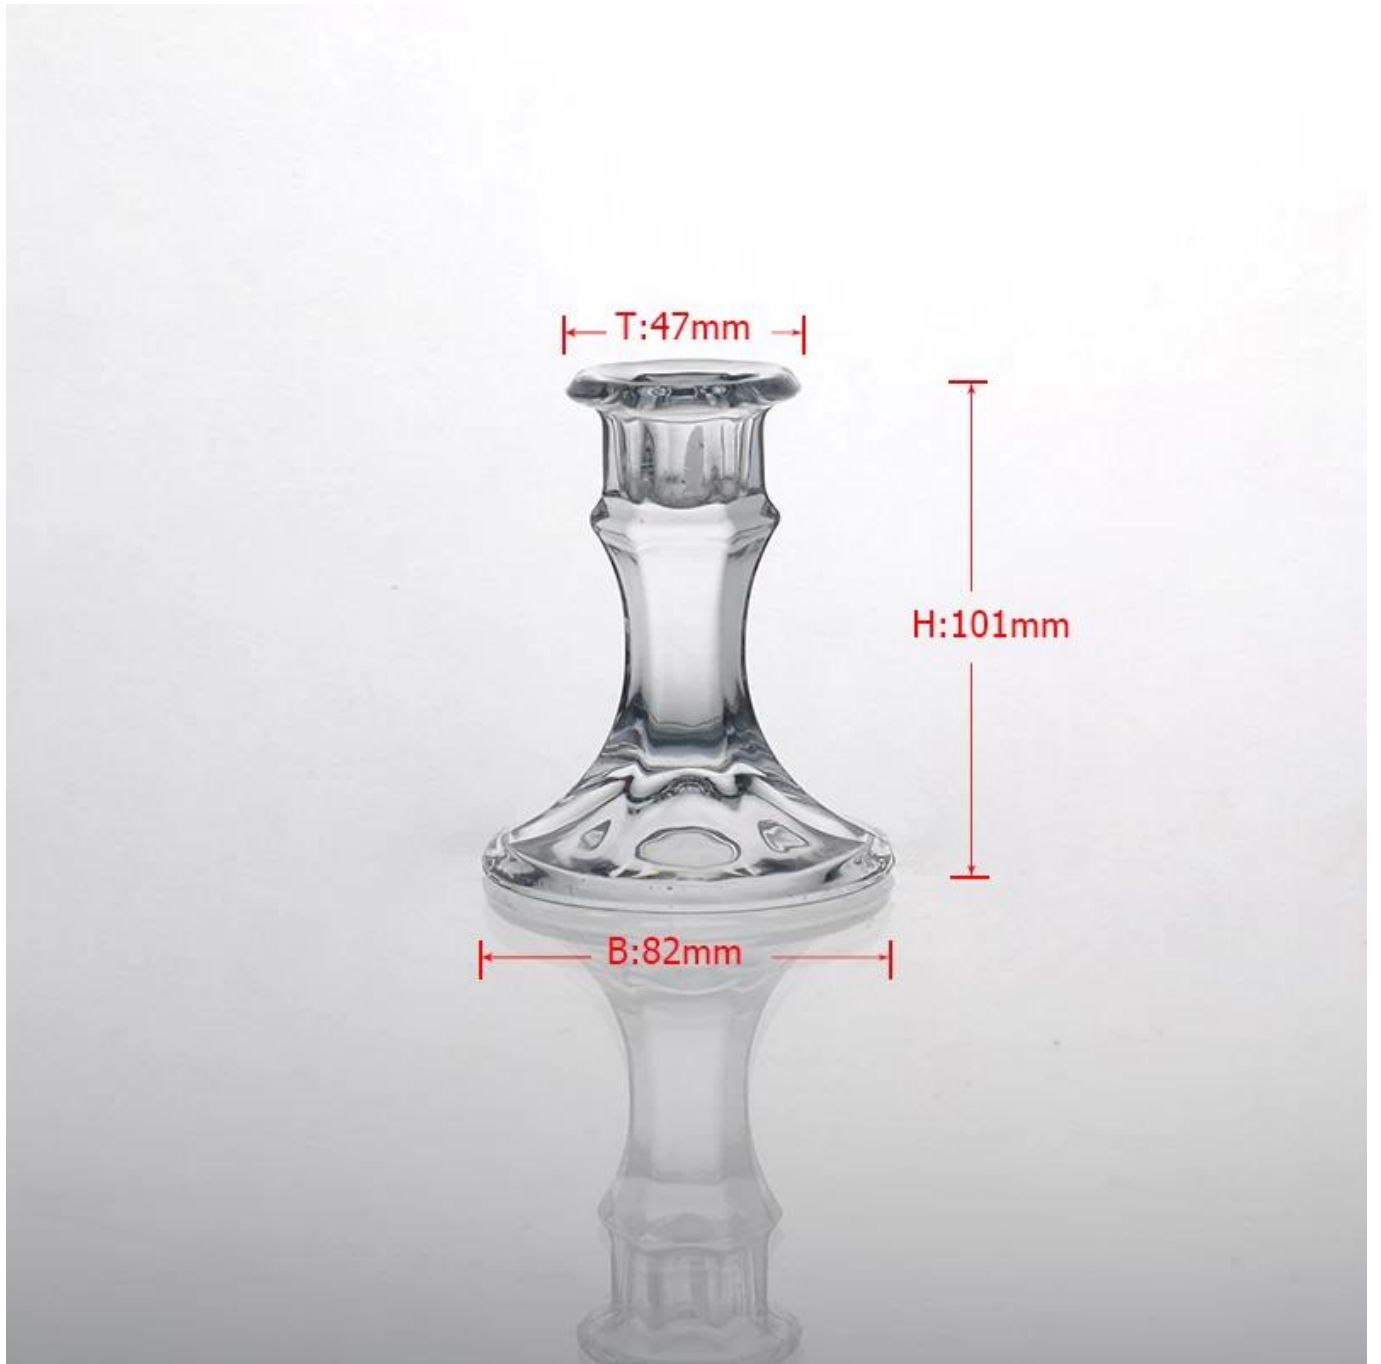

Similar Products Link *Every day is sunny day*