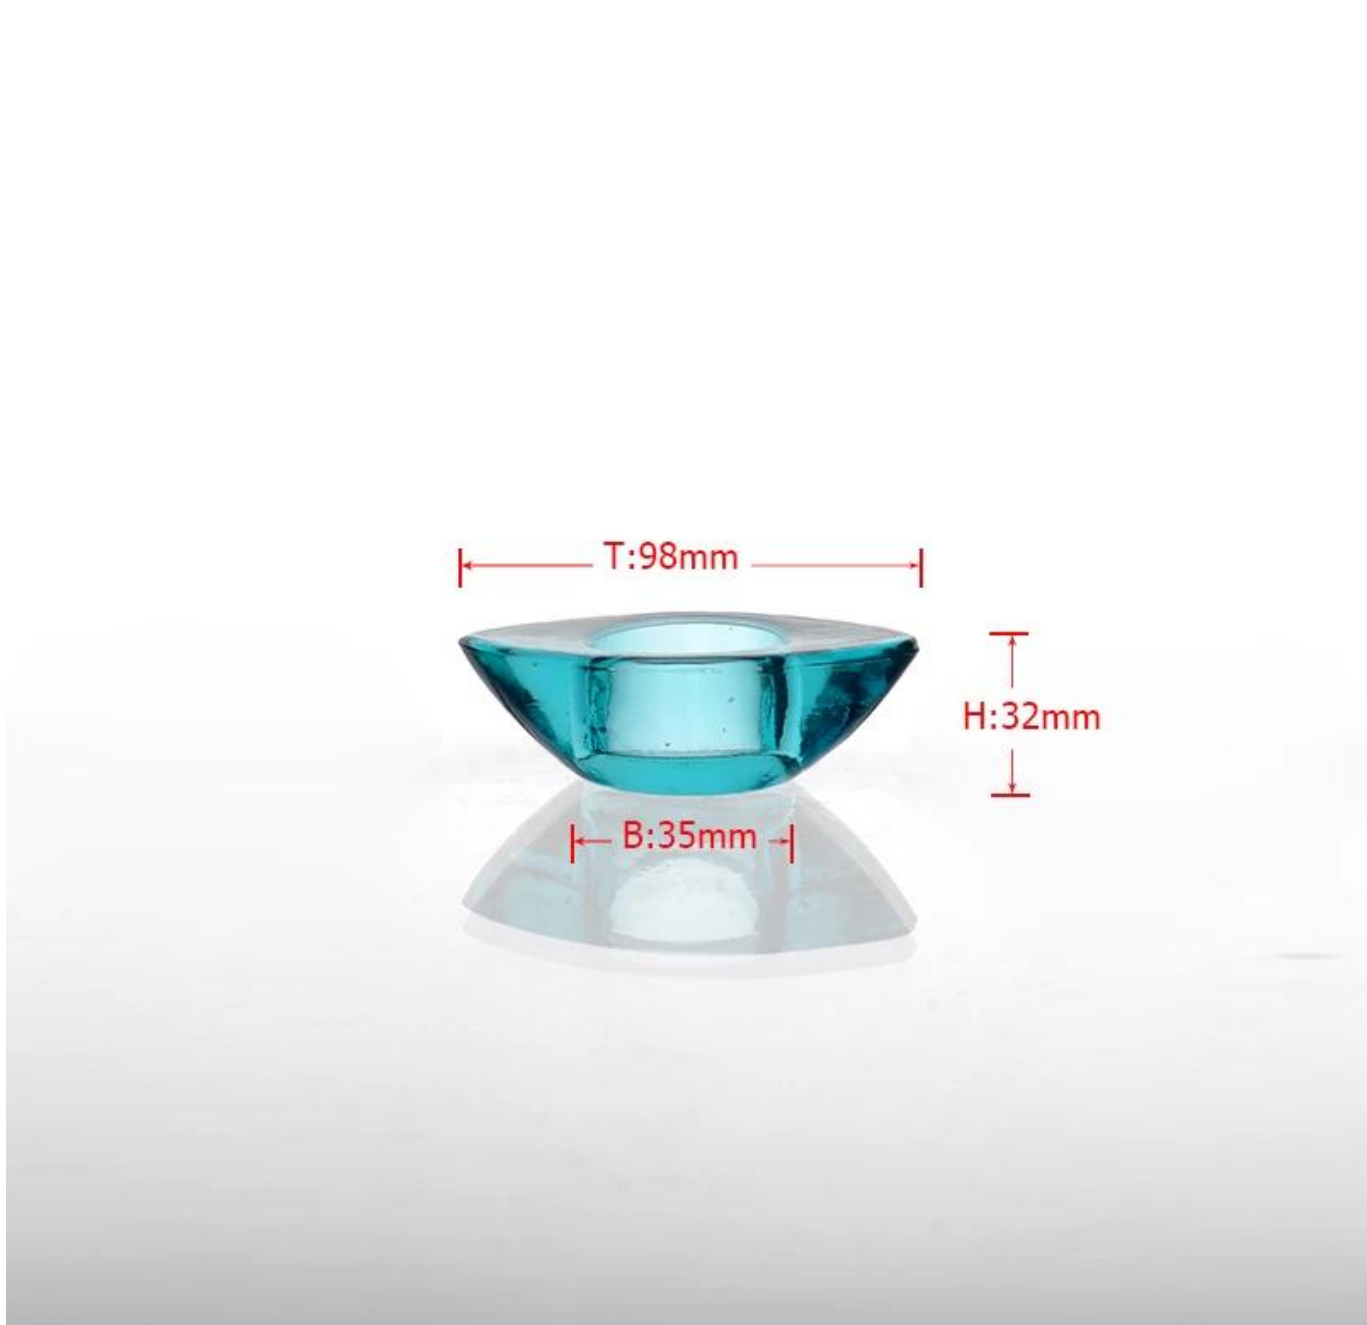

Similar Products Link *Every day is sunny day*