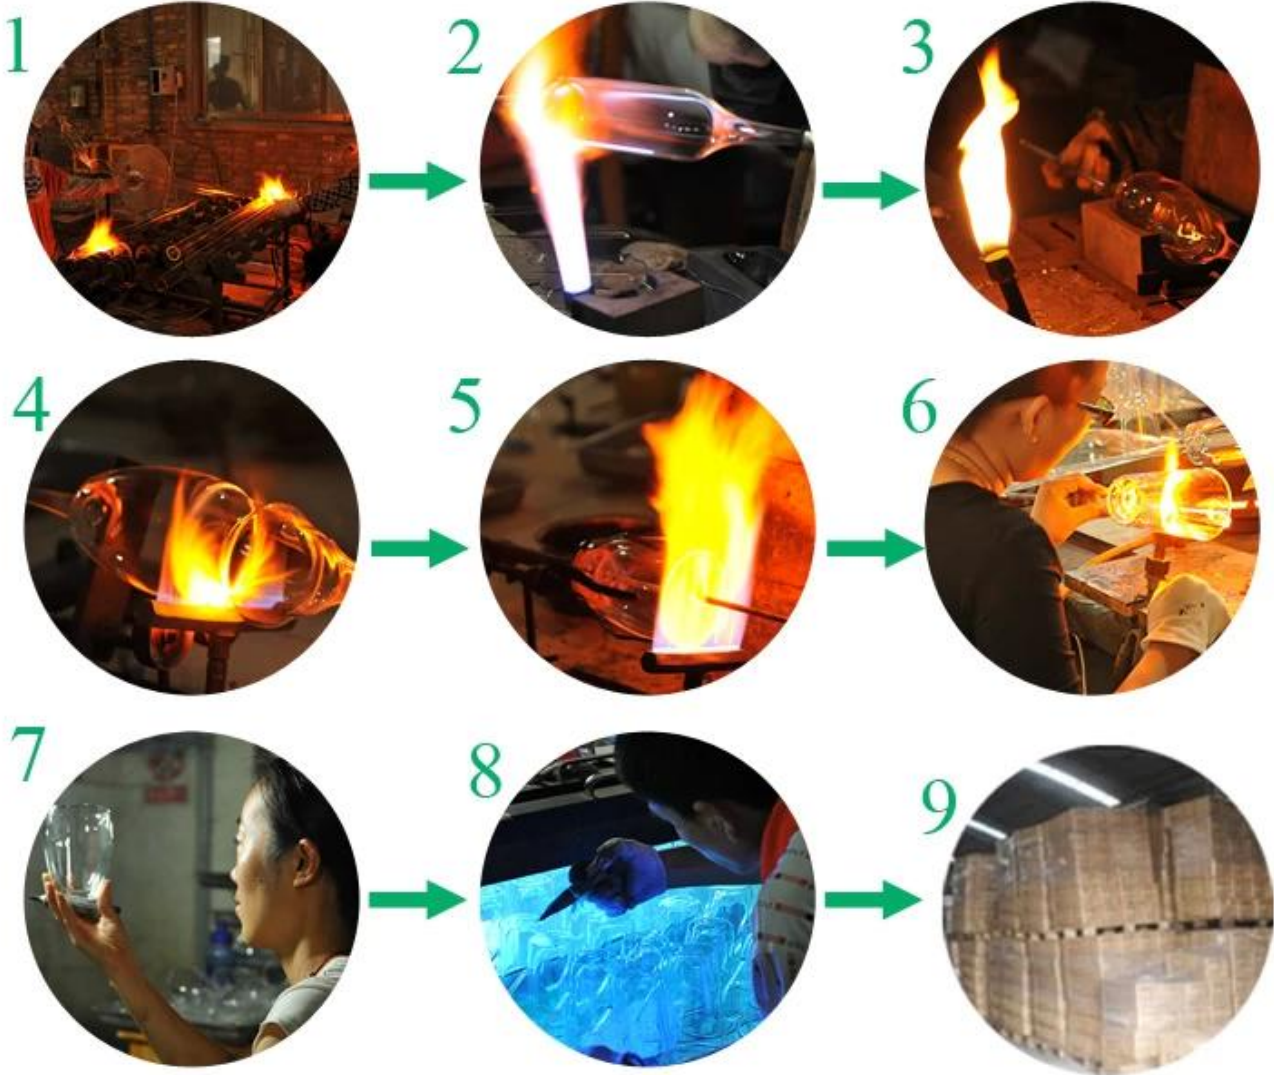

Borosilicate glass

S Our Company & Sample Room *Every day is sunny day*