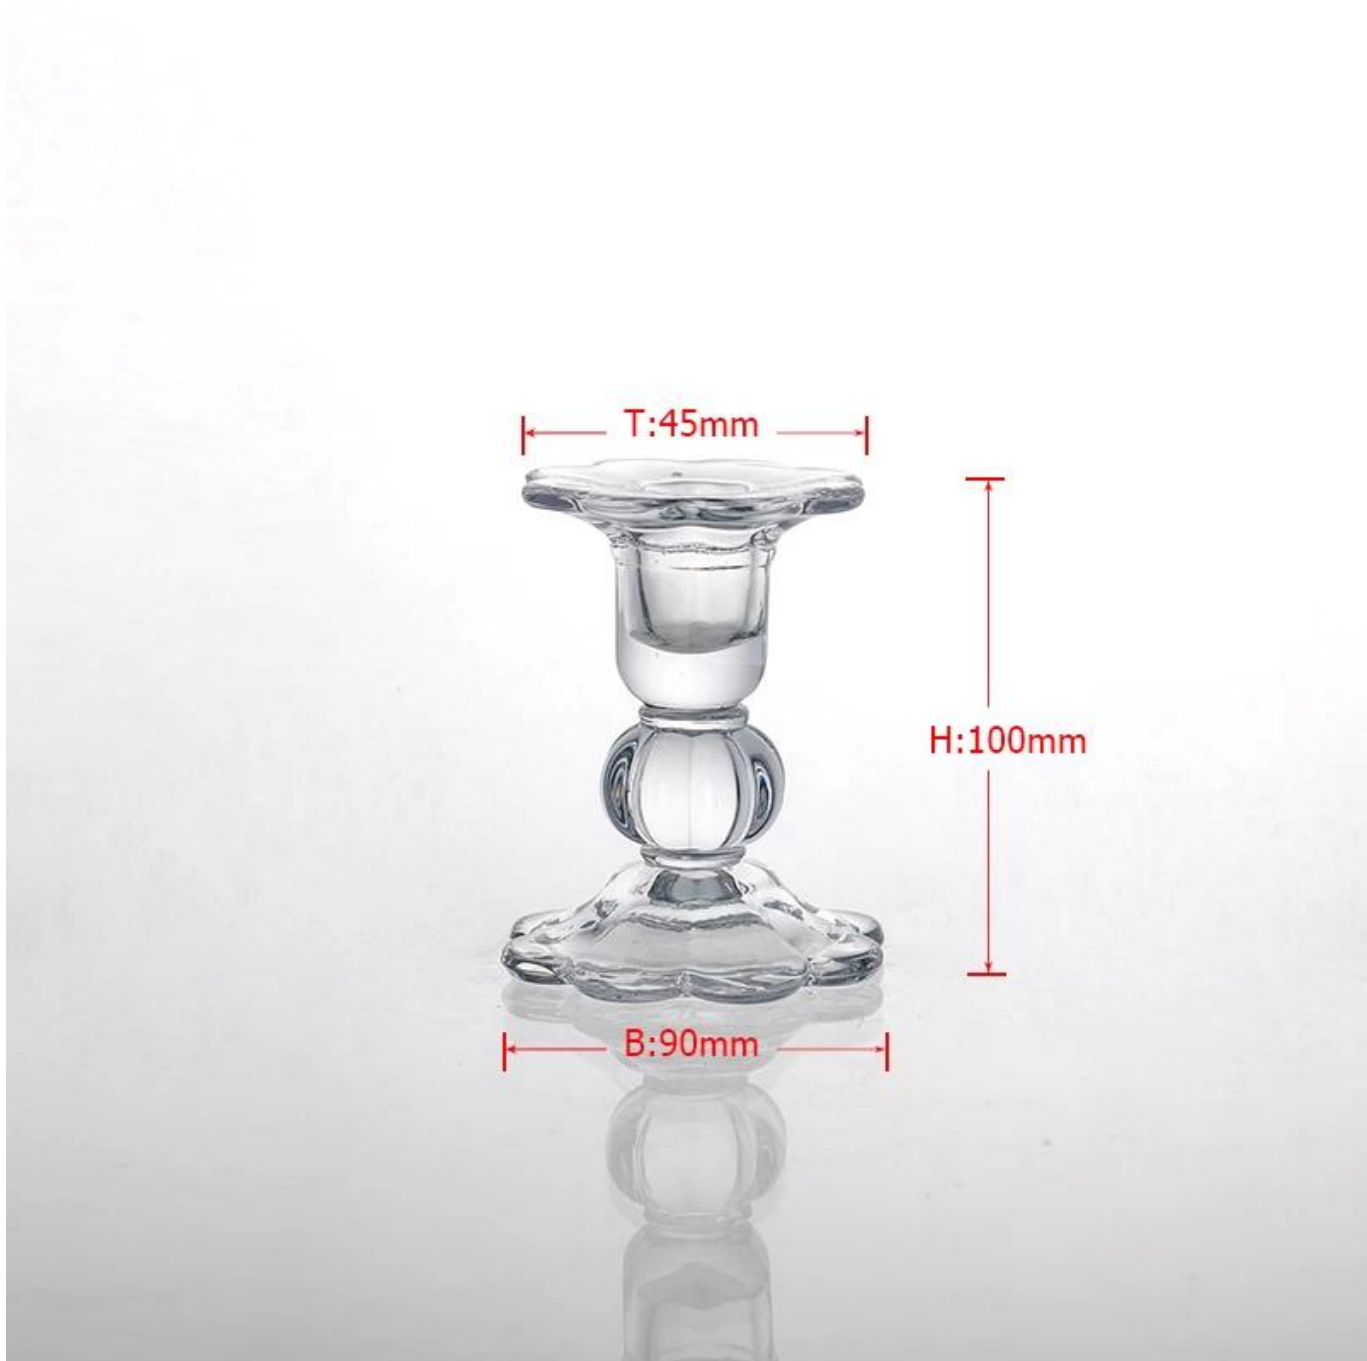

Similar Products Link *Every day is sunny day*