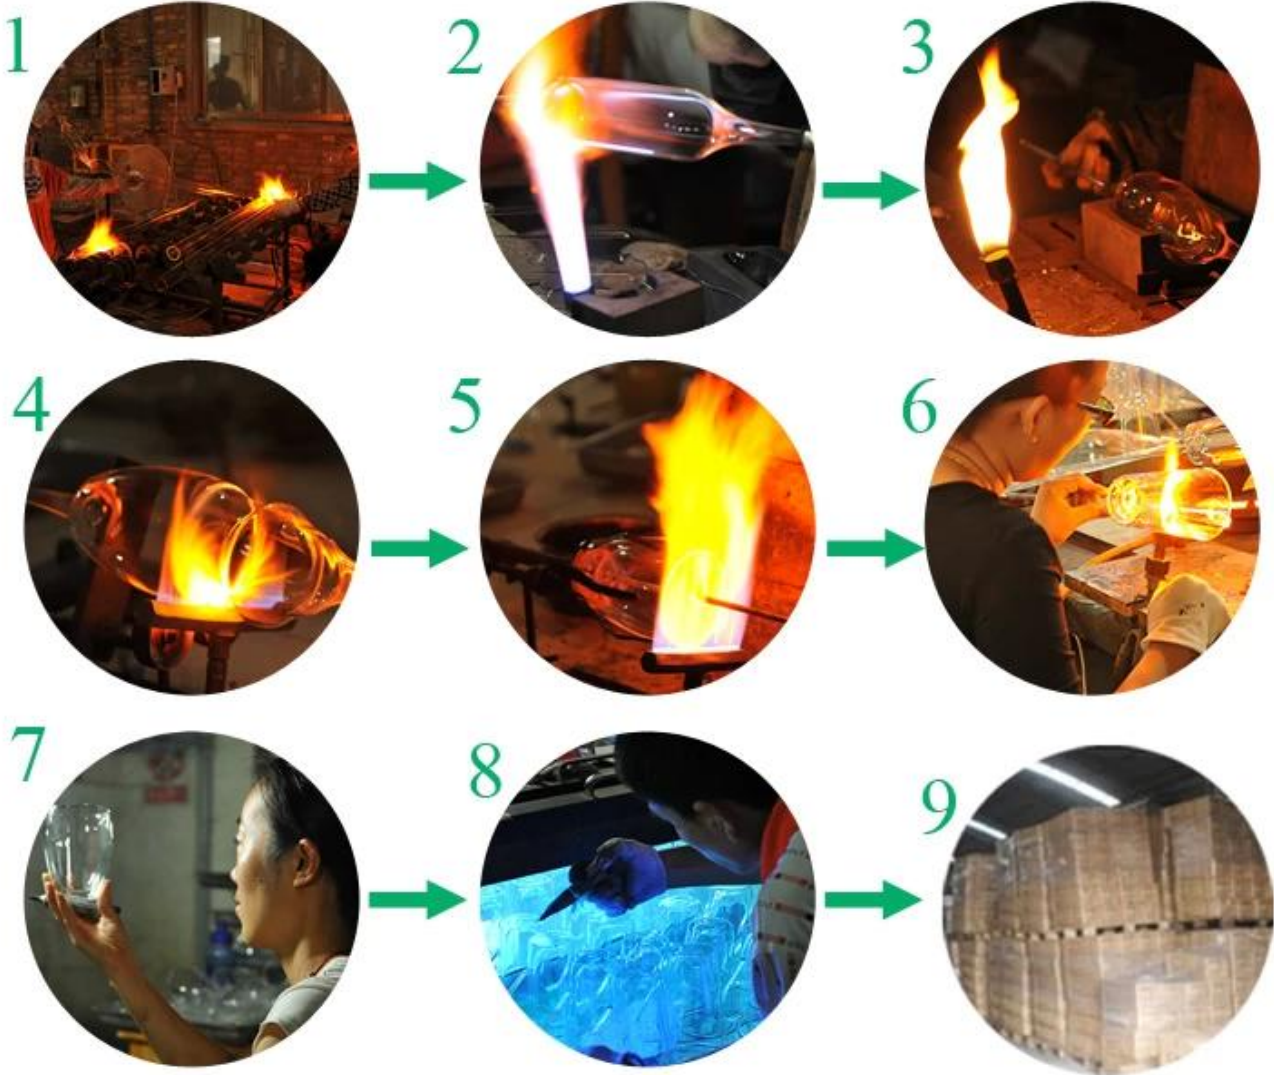

Borosilicate glass

Our Company & Sample Room *Every day is sunny day*