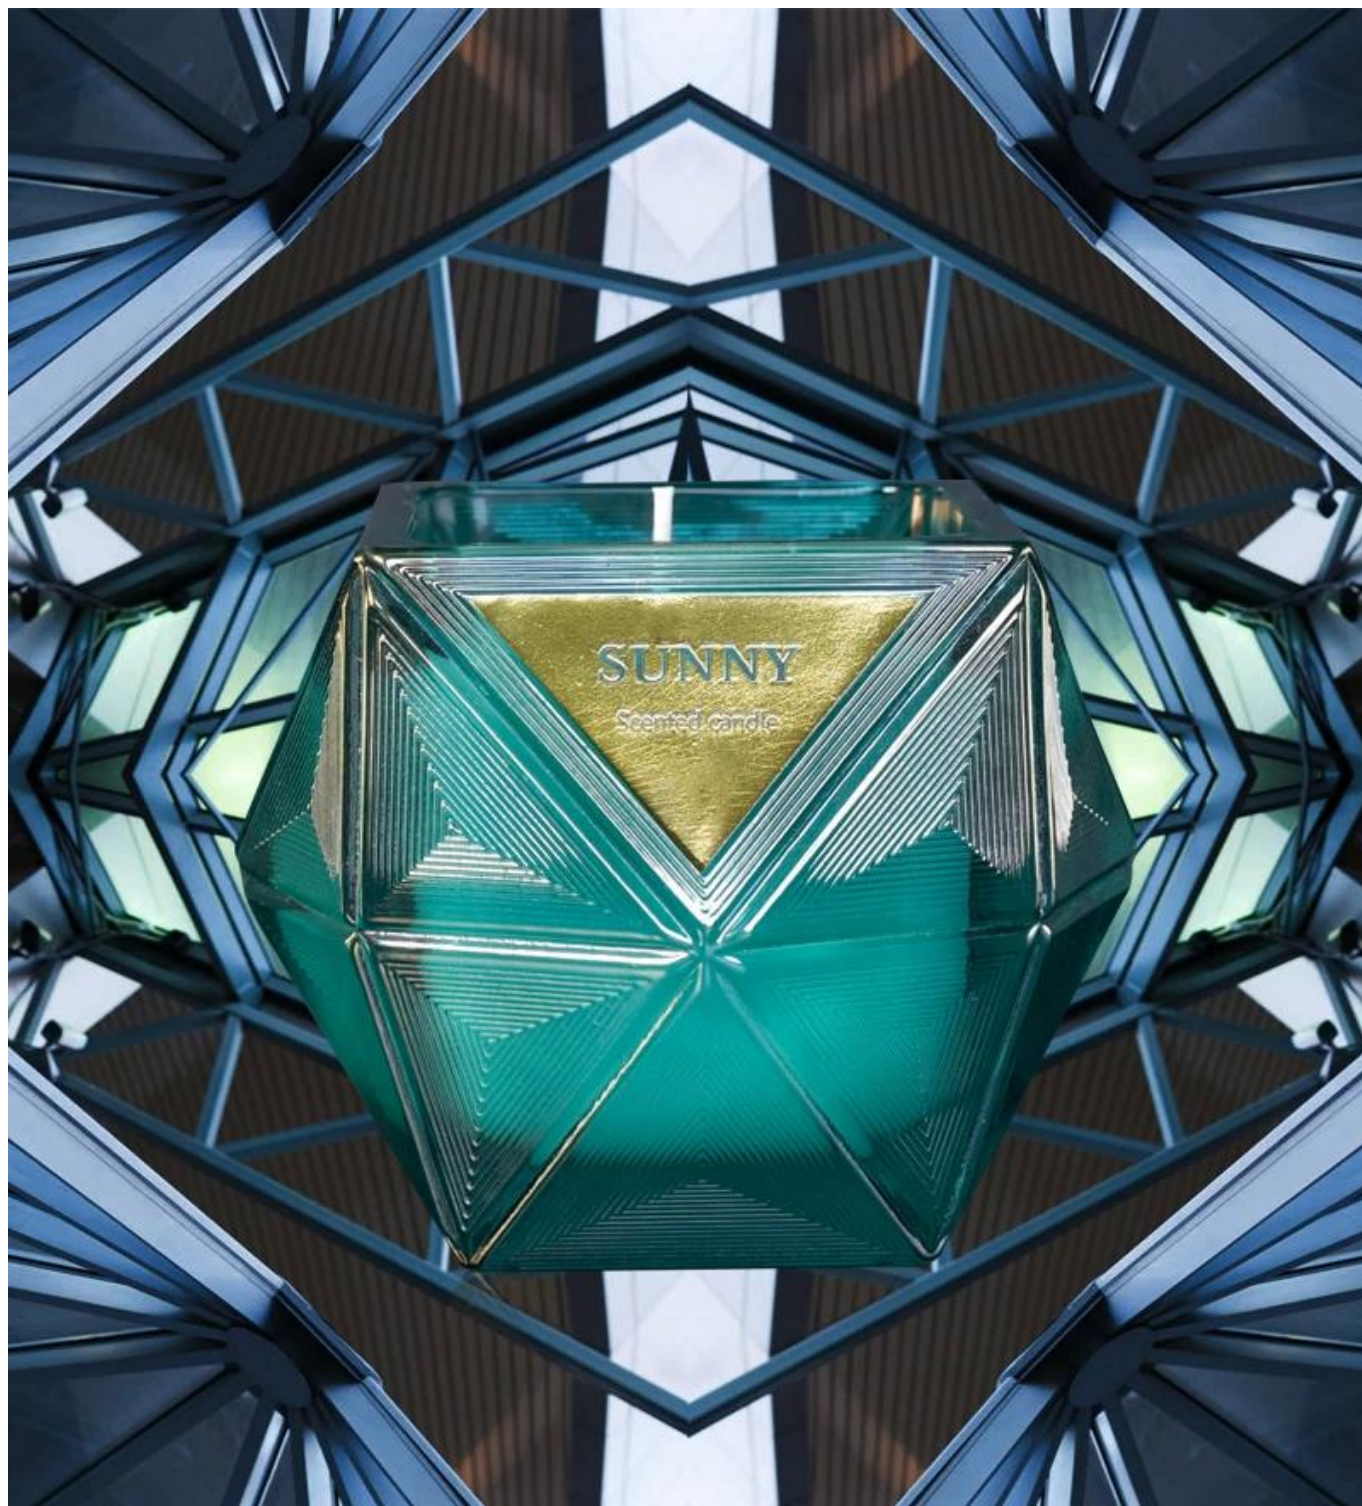

**Hurtownie 300 ml szklane naczynia świecowe wielokątne
kolorowe logo OEM**

Exquisite Embossed Pattern

Capacity

300ml

Weight

1076g

PS:

Sunny Glassware had applied the patent for our own designs they are protected by copyright and not allowed to show any other vendors to quote or copy. Meanwhile, it can be your private label product and won't supply others once you place order with defined qty.