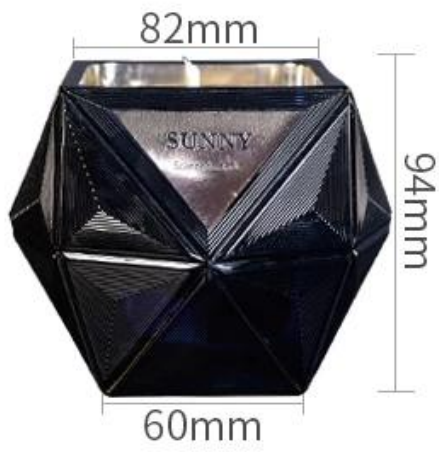

**Hurtownie 300 ml szklane naczynia świecowe wielokątne
kolorowe logo OEM**

Exquisite Embossed Pattern

Capacity

300ml

Weight

1076g

PS:

Sunny Glassware had applied the patent for our own designs they are protected by copyright and not allowed to show any other vendors to quote or copy. Meanwhile, it can be your private label product and won't supply others once you place order with defined qty.