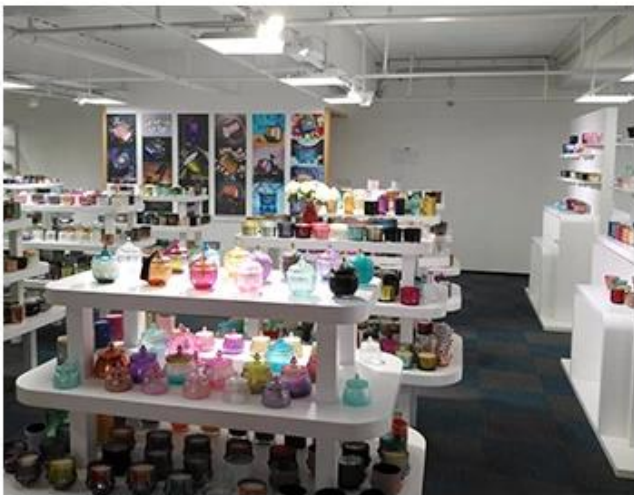

próbka Pokój and trading show

SAMPLE ROOM

There are more than 5000 products in
sample room of Sunny Glassware
for your reference. No second Co. in China!

EXHIBITION

“

We have taken part in various exhibitions since 2002 year, like Shanghai, London, Las Vegas, Hongkong show.