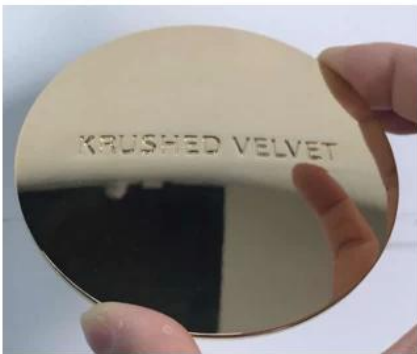

debossed logo on the lids