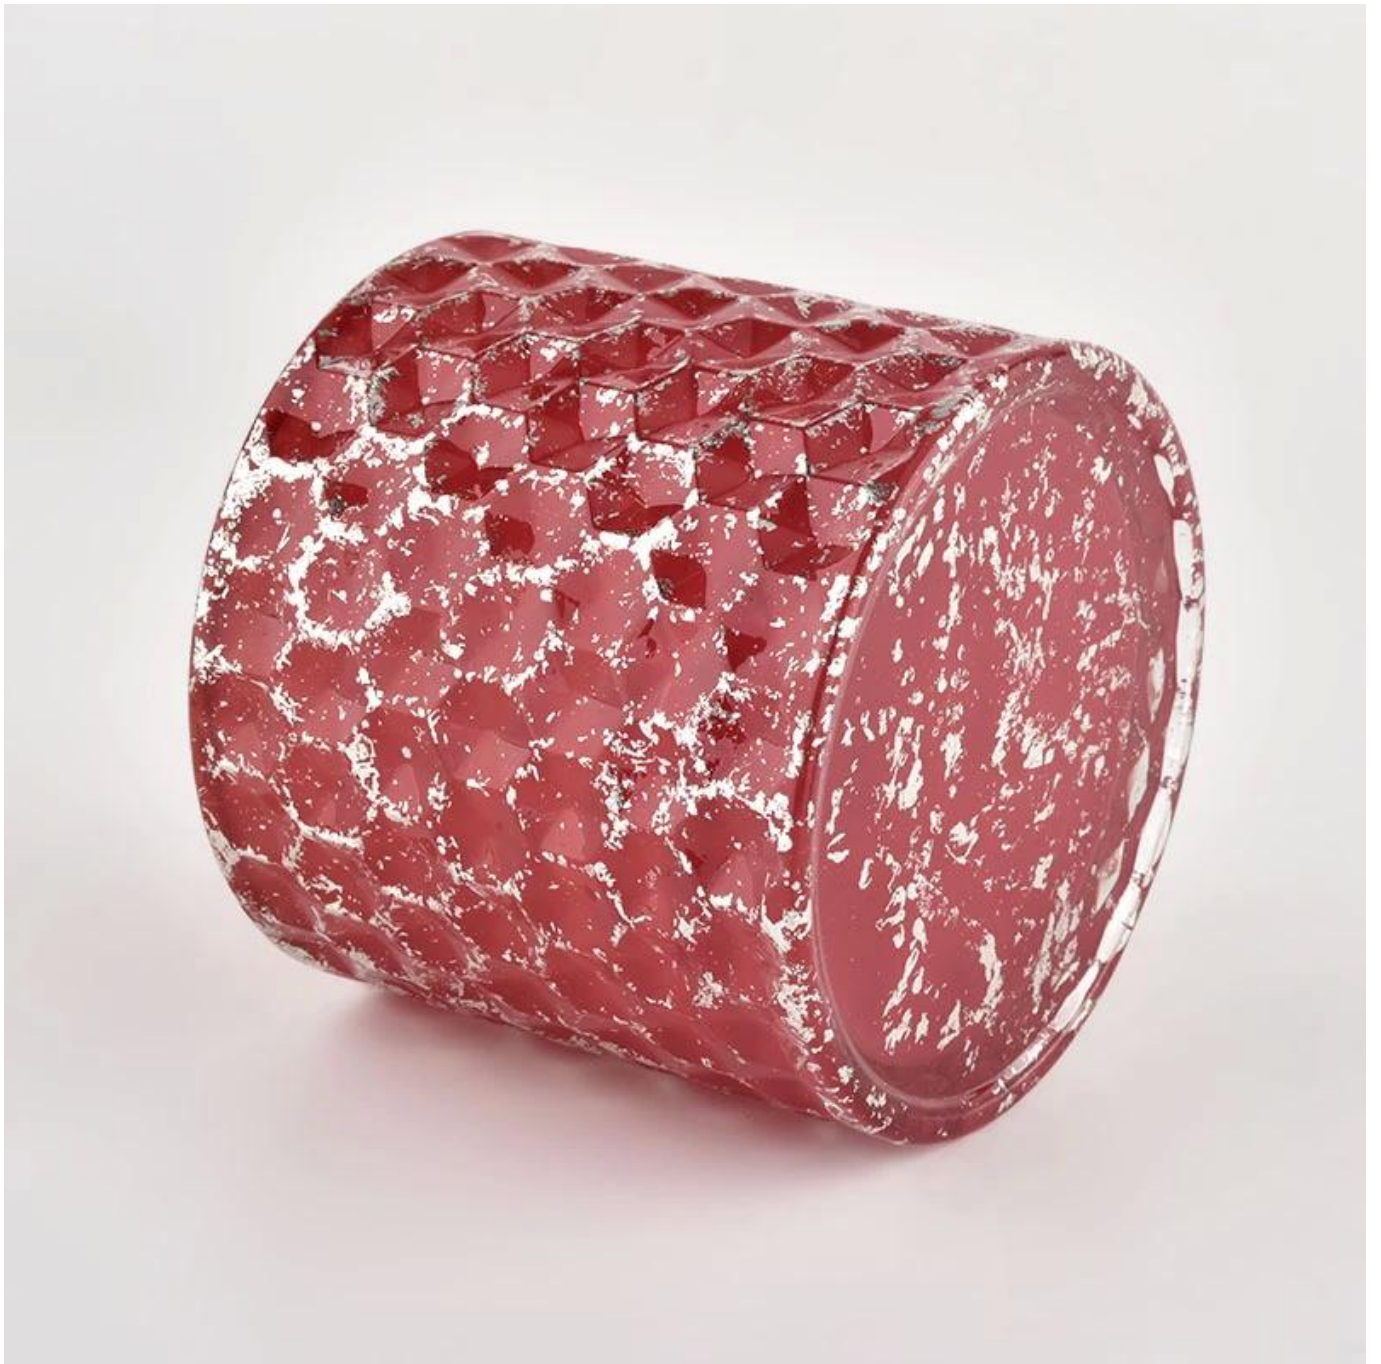

New round glass candle vessels holders red jars with lids wholesale

Sunny Glassware not only places OEM / ODM orders, but also helps many brands to start with product concepts.

Why choose Sunny.

Nazwa produktu	New round glass candle vessels holders red jars with lids wholesale
----------------	---------------------------------------------------------------------

Próbka czas	1. 5 days if there is glass shape and size 2. 15 days, if you need new shapes and sizes glass
Mierzyć	Item:SGHL21112602 Top dia: 99mm Bottom dia: 99mm Height: 90mm Weight: 440g Capacity: 525ml
Uszczelka	Normal packing,Individual gift box, PVC box, window box, color box, white box, etc
Dostawa czas	Within 35 days after the sample and order confirmed
Zapłata termin	30% deposit by T/T in advance and the balance against the copy of B/L
Wysyłka	By sea,by air,by Express and your shipping agent is acceptable
Usage Occasion	Home decor,Wedding Decoration,Wedding Favors,Decoration enhancement