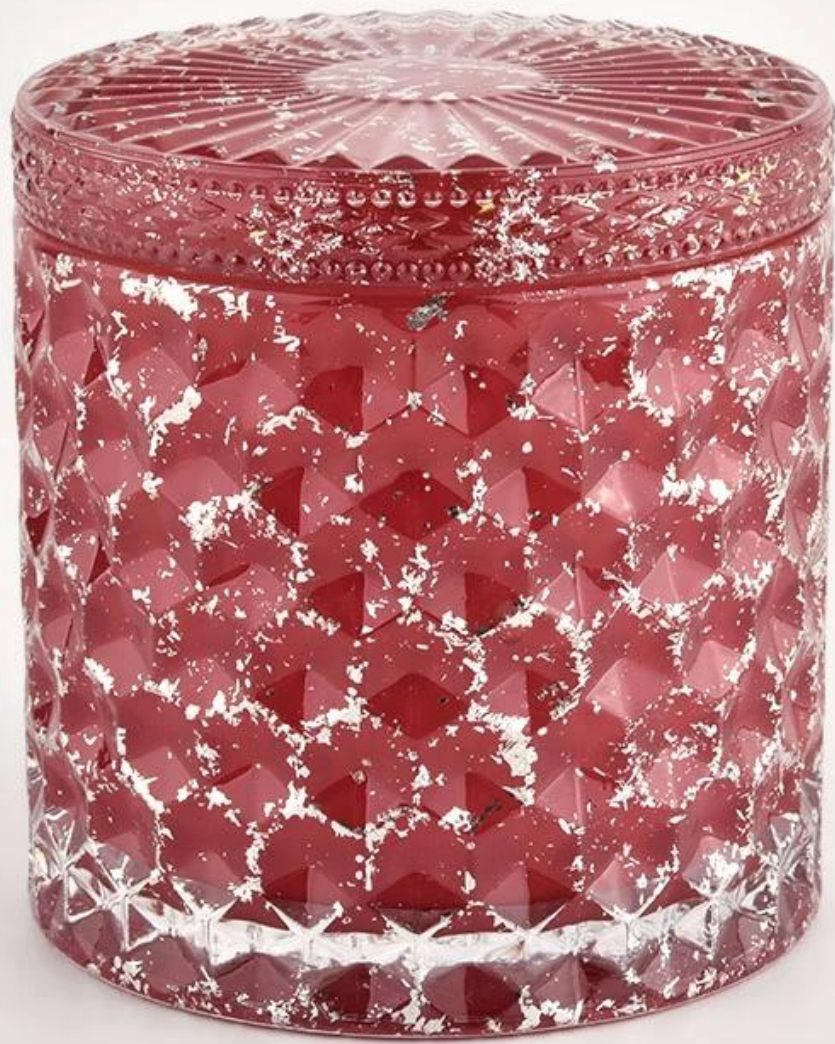

New round glass candle vessels holders red jars with lids wholesale

Sunny Glassware not only places OEM / ODM orders, but also helps many brands to start with product concepts.

Why choose Sunny.

Nazwa produktu	New round glass candle vessels holders red jars with lids wholesale
----------------	---------------------------------------------------------------------

Próbka czas	1. 5 days if there is glass shape and size 2. 15 days, if you need new shapes and sizes glass
Mierzyć	Item:SGHL21112602 Top dia: 99mm Bottom dia: 99mm Height: 90mm Weight: 440g Capacity: 525ml
Uszczelka	Normal packing,Individual gift box, PVC box, window box, color box, white box, etc
Dostawa czas	Within 35 days after the sample and order confirmed
Zapłata termin	30% deposit by T/T in advance and the balance against the copy of B/L
Wysyłka	By sea,by air,by Express and your shipping agent is acceptable
Usage Occasion	Home decor,Wedding Decoration,Wedding Favors,Decoration enhancement