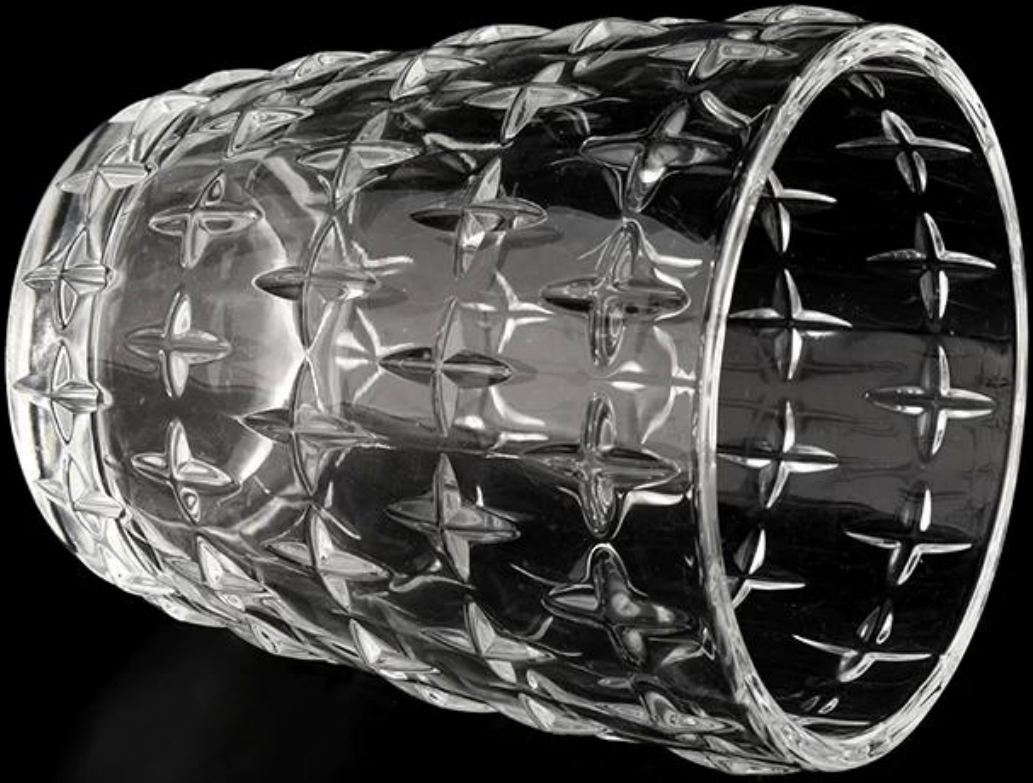

New 8oz 10oz luxury customized glass candle jar for supplier

Sunny Glassware not only places OEM / ODM orders, but also helps many brands to start with product concepts.

Why choose Sunny.

Nazwa produktu	New 8oz 10oz luxury customized glass candle jar for supplier
----------------	--

Próbka czas	1. 5 days if there is glass shape and size 2. 15 days, if you need new shapes and sizes glass
Mierzyć	Item:SGYH22022305 Top dia: 82mm Bottom dia: 58mm Height: 99.6mm Weight: 323g Capacity: 307ml
Uszczelka	Normal packing,Individual gift box, PVC box, window box, color box, white box, etc
Dostawa czas	Within 35 days after the sample and order confirmed
Zapłata termin	30% deposit by T/T in advance and the balance against the copy of B/L
Wysyłka	By sea,by air,by Express and your shipping agent is acceptable
Usage Occasion	Home decor,Wedding Decoration,Wedding Favors,Decoration enhancement