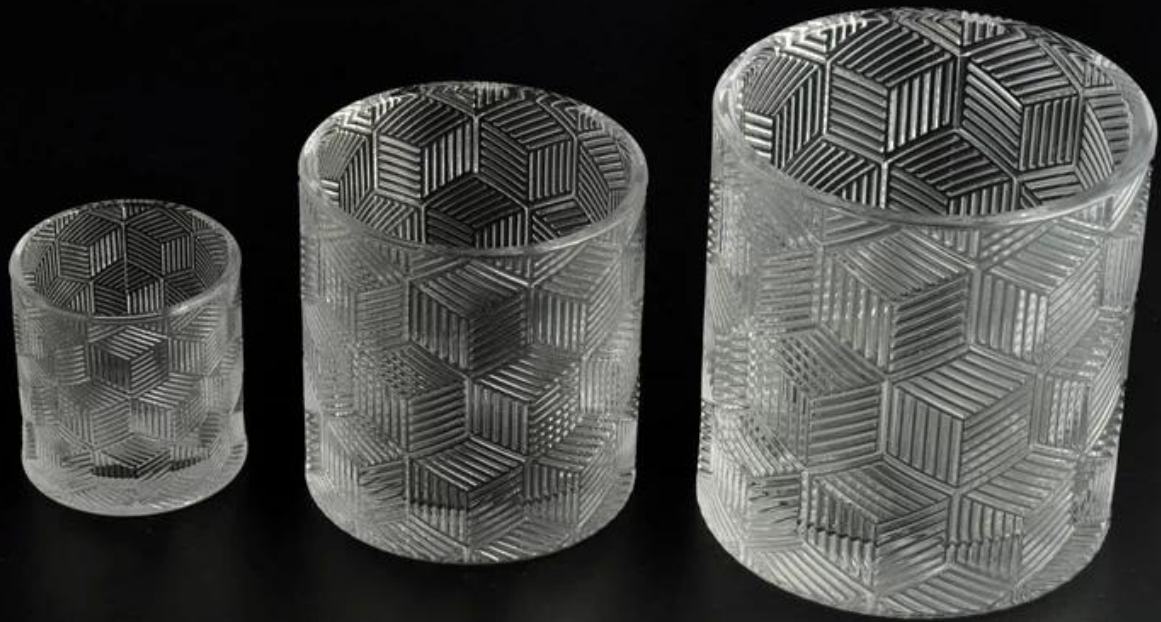

Customized glass candle jar decorative glass candle jar with lid

Product Details

	Item No	SGHY16011907
	Size	Top dia 80mm Bottom dia 80mm Height 84mm Weight 313g Capacity 275ml Lid: Top dia 79mm Bottom dia 67mm Height 20mm Weight 130g
	Surface finish	Customized glass candle jar decorative glass candle jar with lid
	Material	High white glass
	Surface finish	color spray, electroplating, etc are available
	Sample	7days
	Terms of payment	30% deposit by T/T in advance and the balance after showing copy of L/C
	Certification	ASTM Test (for candle holder)
	For your choice	1, Any logo printing on glass body 2, Any color painted, frosted, electroplating, logo laser for the finish 3, Special packing like shrink wrap, color gift box, white box etc 4, Any shape, size meet your need

More Product Pictures

Similar Products Link

[Cylinder tealight candle holder](#)

[Round small tealight holder](#)

[Flower shape cylinder jade amber color decorative glass candle jar candle holder](#)

Office & Sample Room