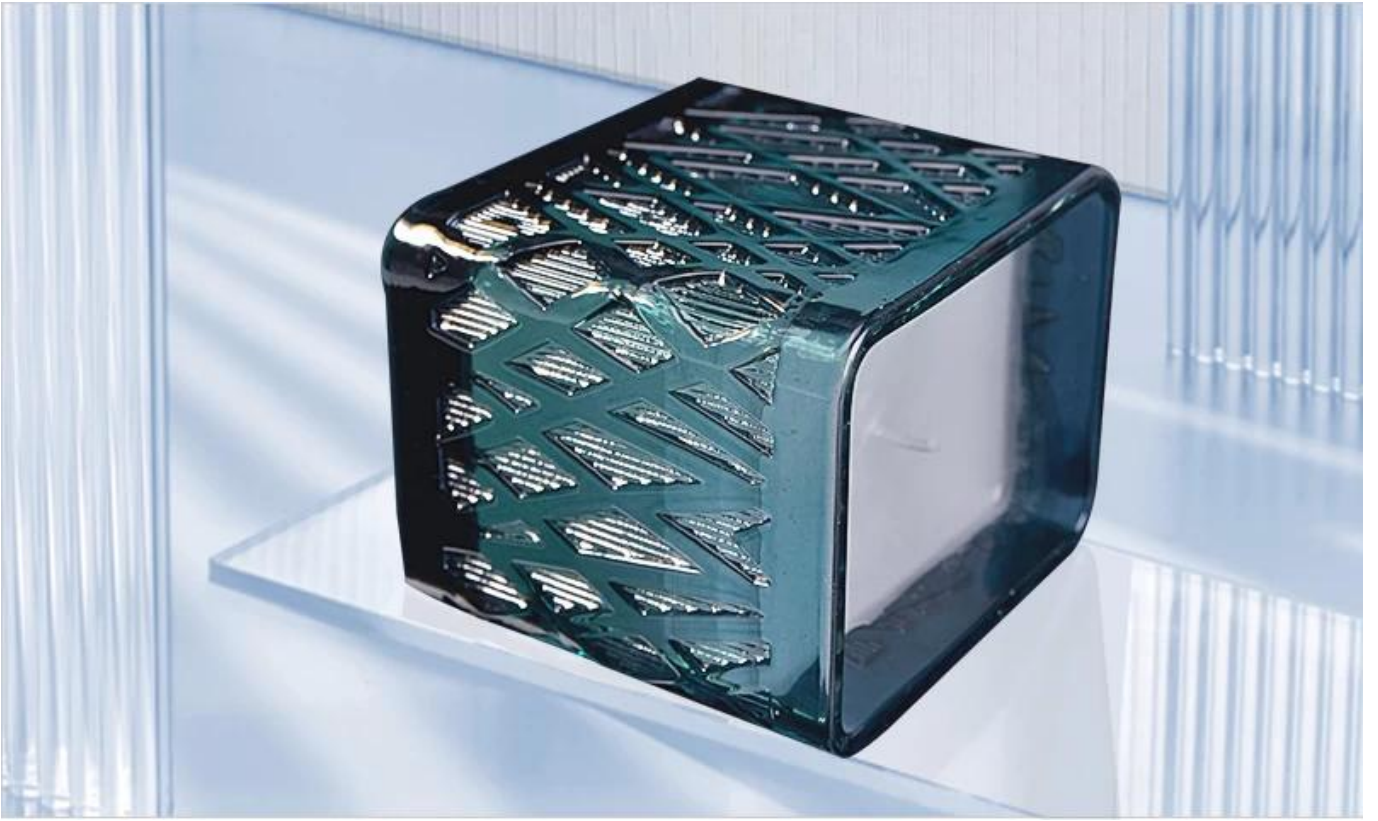

**550 ml 19oz 20oz pusty prostokąt szklane kontenery szklane
hurtowe projektowanie gridlin**

Exquisite Embossed Pattern

Length	95mm
Capacity	350ml
Weight	500g
Wall thickness	5mm

PS:

Sunny Glassware had applied the patent for our own designs they are protected by copyright and not allowed to show any other vendors to quote or copy. Meanwhile, it can be your private label product and won't supply others once you place order with defined qty.