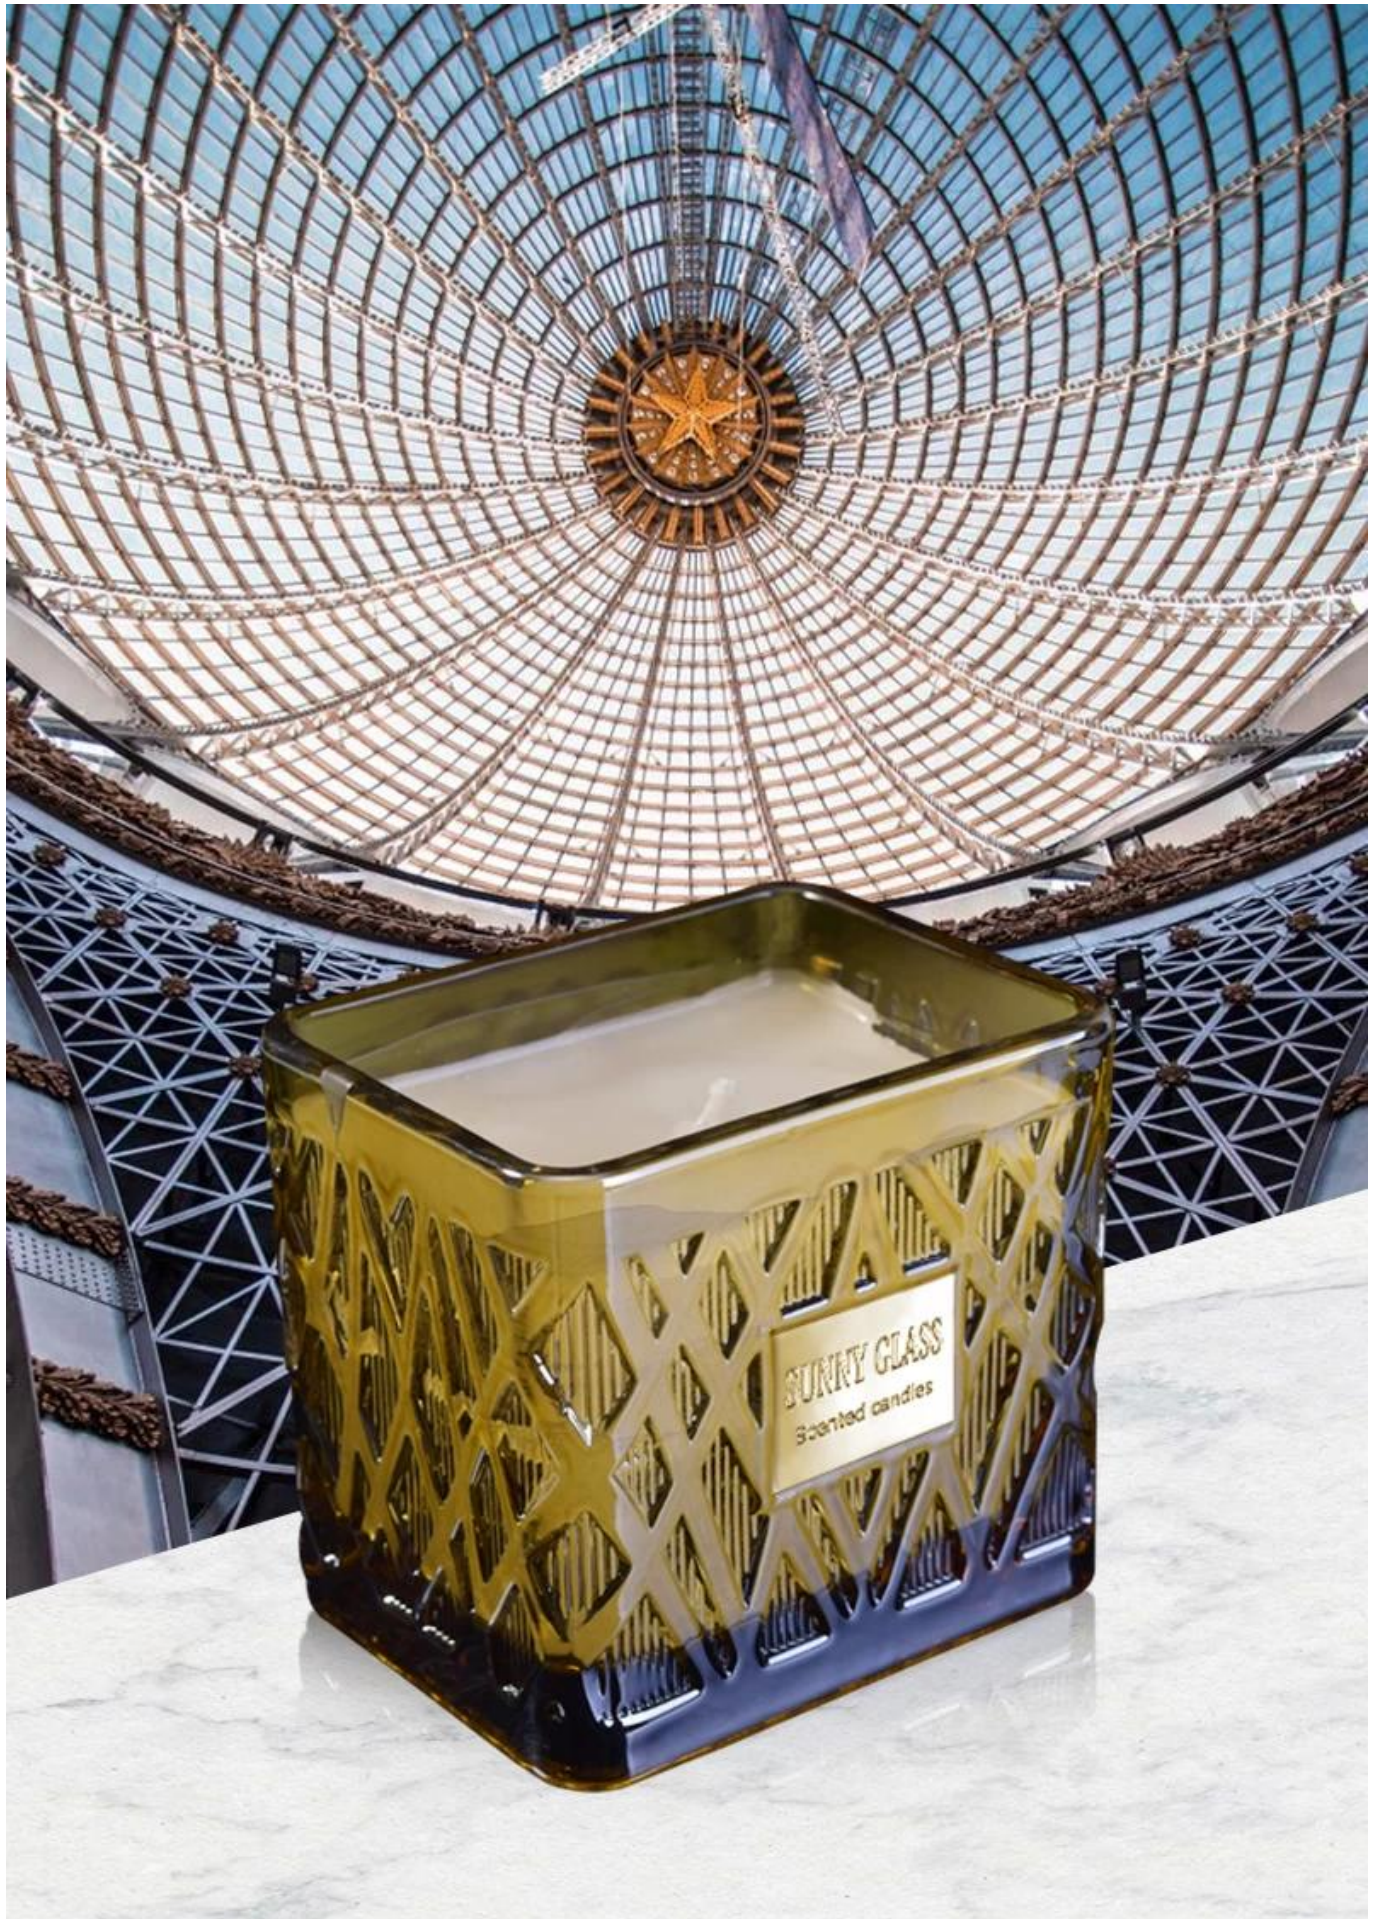

**550 ml 19oz 20oz pusty prostokąt szklane kontenery szklane
hurtowe projektowanie gridlin**

Exquisite Embossed Pattern

Length	95mm
Capacity	350ml
Weight	500g
Wall thickness	5mm

PS:

Sunny Glassware had applied the patent for our own designs they are protected by copyright and not allowed to show any other vendors to quote or copy. Meanwhile, it can be your private label product and won't supply others once you place order with defined qty.