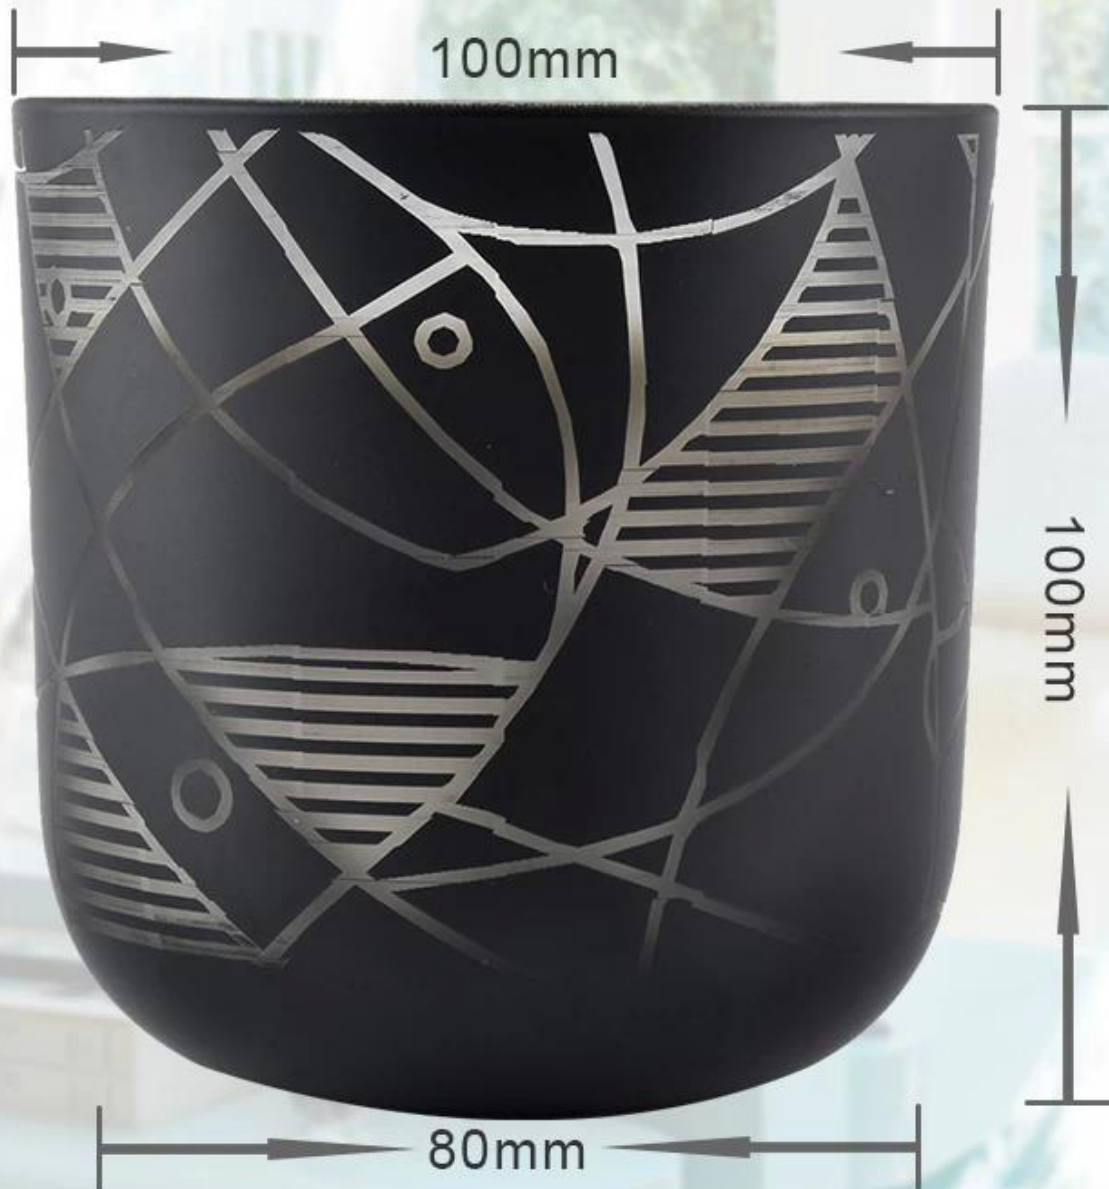

480ml 17 uncji szklane pojemniki do zapachowej świecy

PRODUCT INFORMATION

Classical round bottom glass candle jars, can hold 13oz wax ,
perfect size for home decoration.

GLASS CANDLE JAR

Classical round bottom glass candle jars,
can hold 13oz wax , perfect size for home decoration.

Weight:468g

Capacity:480ml

SGRC191010

Being at home can not only add little sentiment,
but also a meaningful memory.

DESIGN

Classical round bottom glass candle jars, can hold 13oz wax , perfect size for home decoration.

This design using simple glass candle jar with classical black artwork, new processing technology in traditional glass candle jar make this item meaningful

It is very suitable for placing on the dining table and room,
the delicate and exquisite design is suitable for
different styles of living room.
There are different colors for your choice.